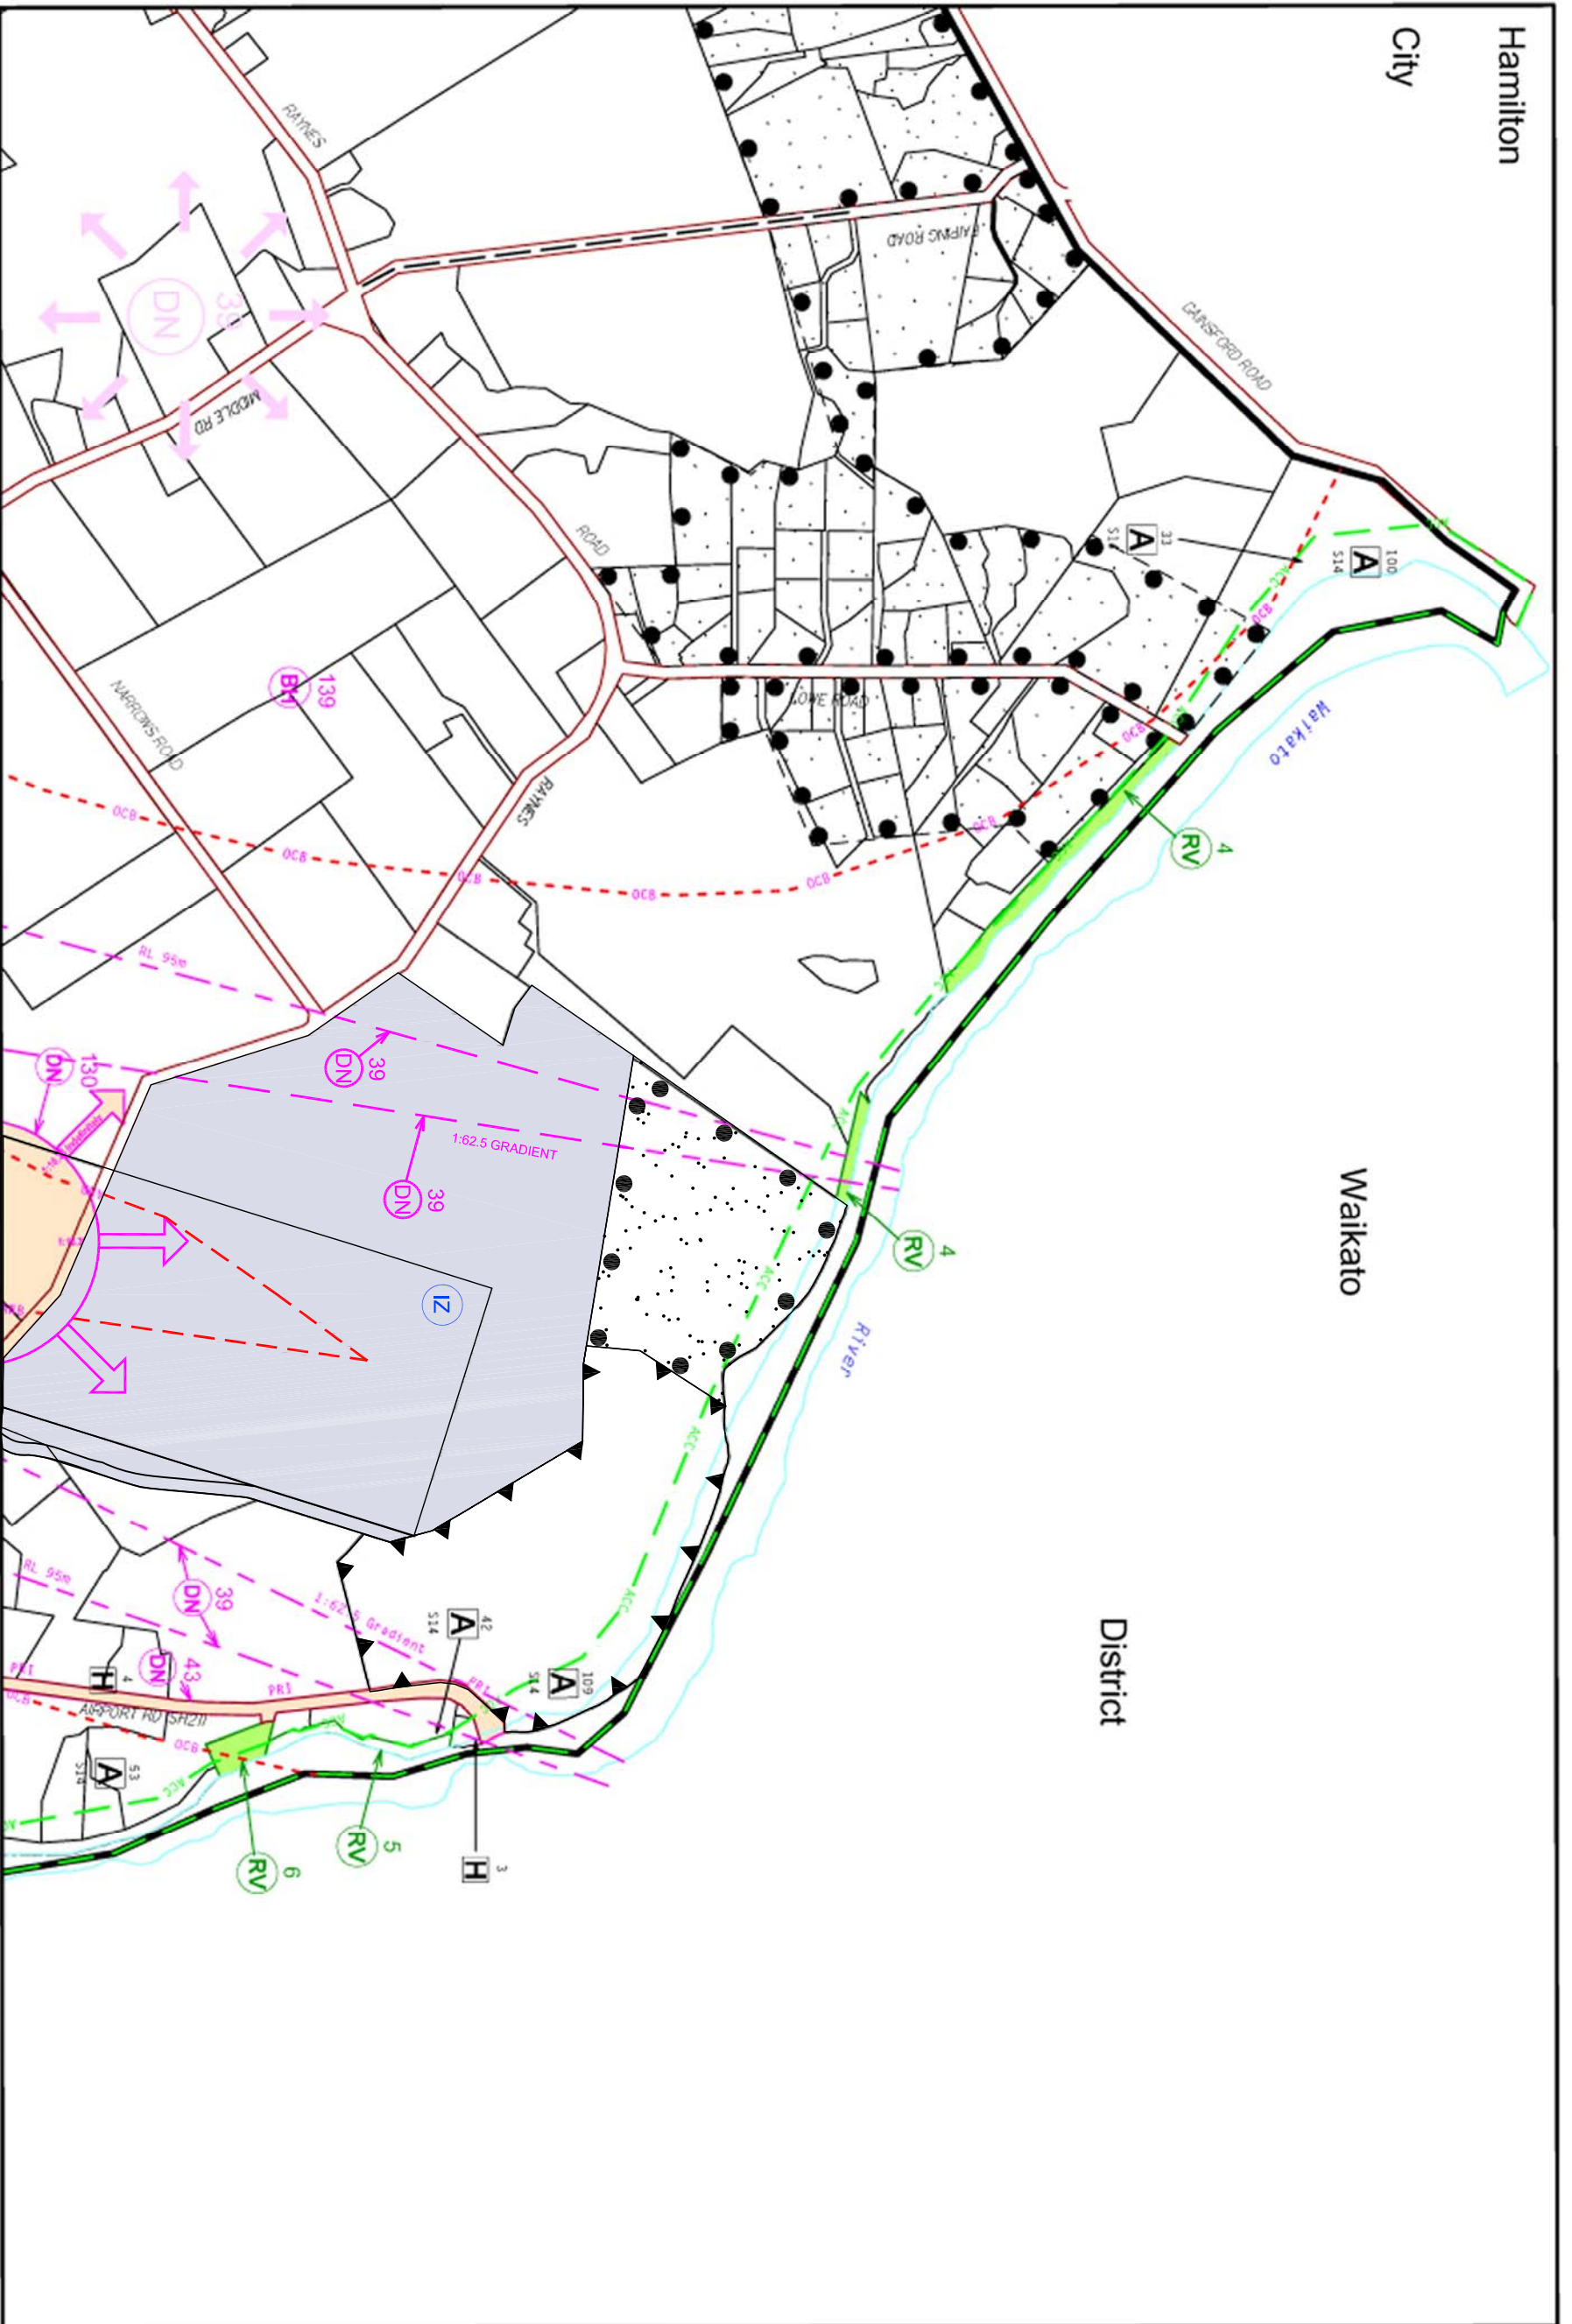

Hamilton  
City

Waikato

District

Cadastral information derived from the Department of Survey and Land Information's Digital Cadastral Database (DCDB). OWN COPYRIGHT RESERVED. Approved for internal reproduction by the Waipa District Council. Digital Licence No. HN/033527.

2			
6	22		
	23		
		6	