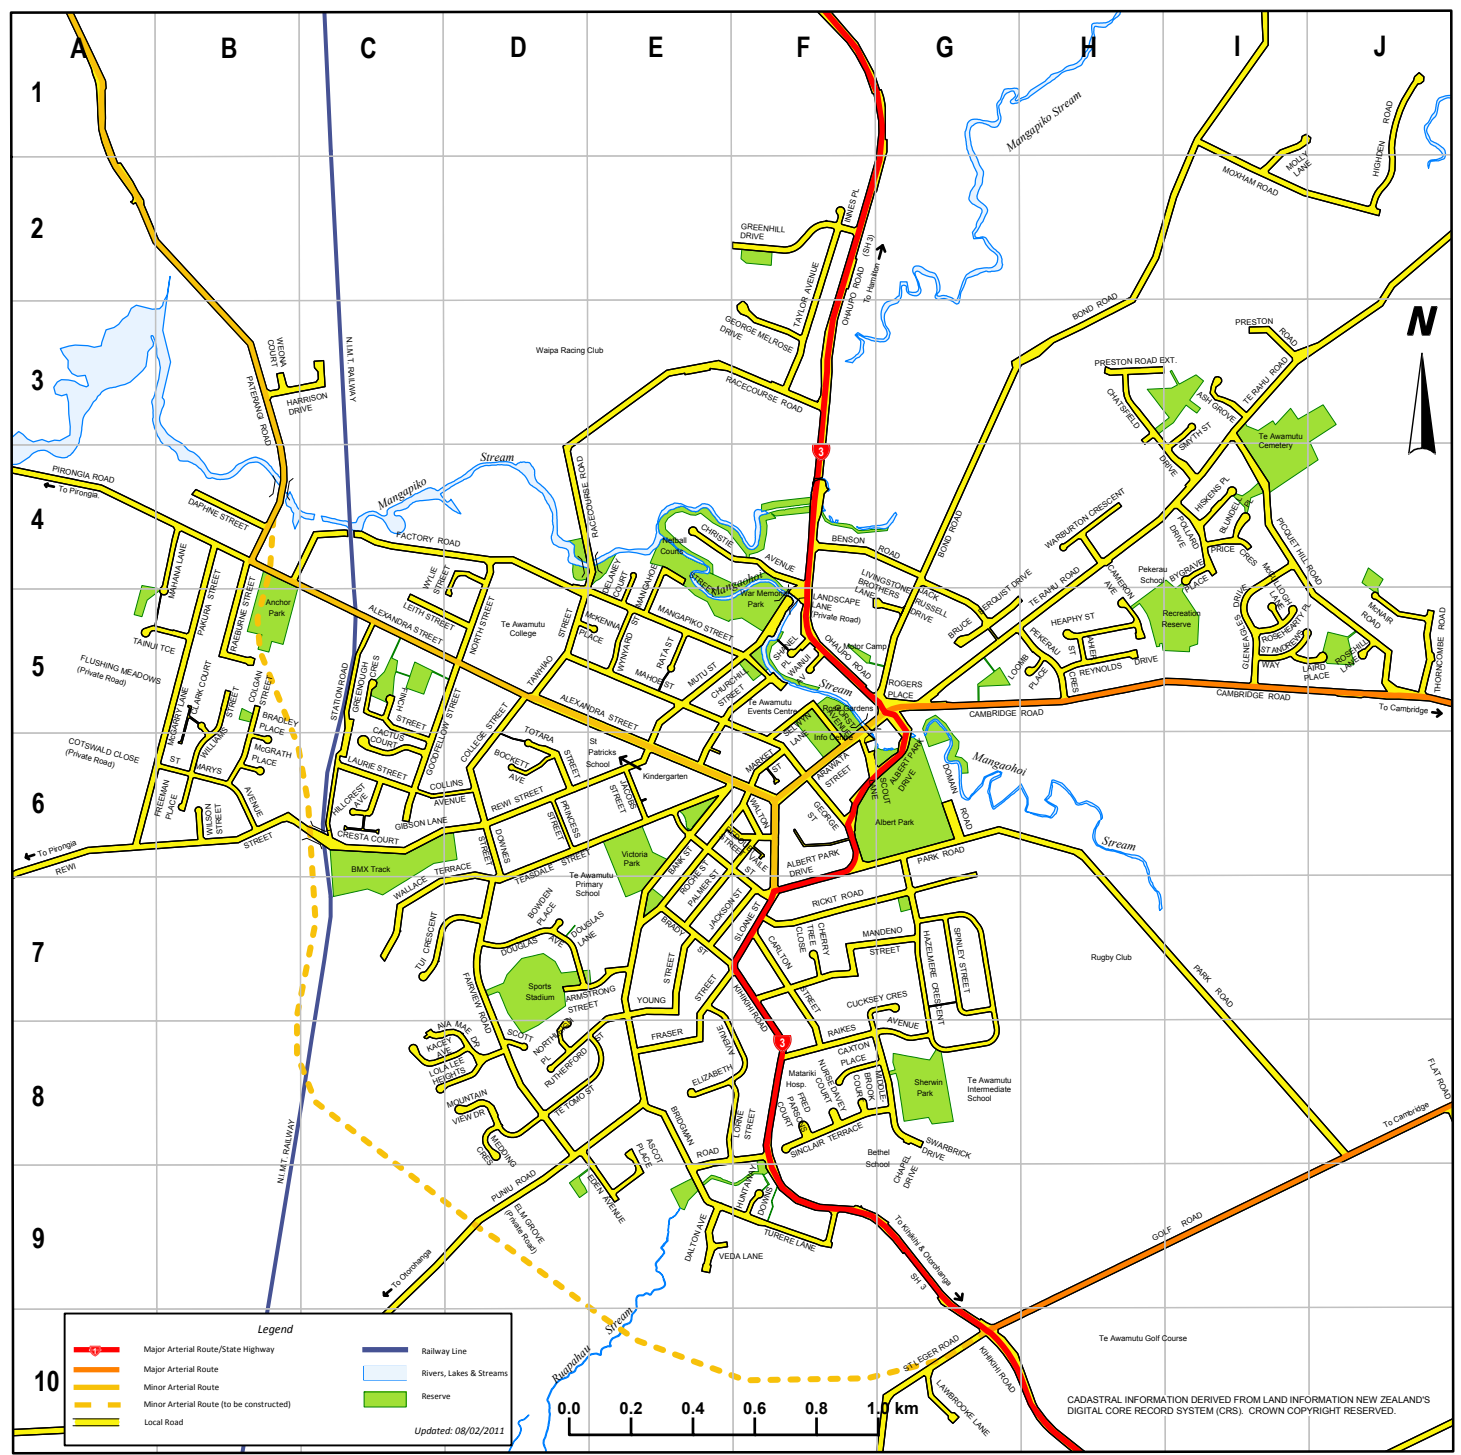

# TE AWAMUTU

Waipa District - New Zealand

Ahler Street	H5	McCullough Lane	I5
Albert Park Drive	G6	McGarry Lane	B5
Alexandra Street	C5-F6	McGrath Place	B6
Arawata Street	F6	McKenna Place	E5
Armstrong Street	E7	McNair Road	J5
Ascot Place	E8	Mahana Lane	B4
Ash Grove	I3	Mahoe Street	E5
Ava Mae Drive	D8	Mandeno Street	G7
		Mangahoe Street	E4
		Mangapiko Street	E5
Bank Street	E6-E7	Market Street	F6
Benson Road	G4	Medding Crescent	D8
Blundell Place	I4	Middlebrook Court	F8
Bockett Avenue	D6	Molly Lane	I2
Bond Road	G5-H3	Mountainview Drive	D8
Bowden Place	D7	Moxham Road	I2
Bradley Place	B5	Mutu Street	E5
Brady Street	E7		
Bridgman Road	E8	North Street	D5
Bruce Berquist Drive	G5	Northleigh Place	D8
Bygrave Place	I4	Nurse Davey Court	F8
Cactus Court	C6	Ohaupo Road	F2-F5
Cambridge Road	G5-J5		
Cameron Avenue	H5		
Carlon Street	F7	Palmer Street	E7
Caxton Place	F8	Pakura Street	B5-A6
Cherry Tree Close	F7	Park Road	F6-J8
Chatsfield Drive	H3	Paterangi Road	B3
Christie Avenue	F4	Pekeara Crescent	H5
Churchill Street	F5	Picquet Hill Road	I4-J5
Clark Court	B5	Pollard Drive	I4
Colgan Street	B5	Preston Road	I3
Collage Street	D6	Preston Road Ext.	H3
Collins Avenue	D6	Price Crescent	I4
Cotswood Close	A6	Princes Street	D6
Cresta Court	C6	Punui Road	D9
Cuckey Crescent	G7		
		Racecourse Road	E3
Dalton Avenue	E9	Raeburne Street	F8-G8
Delaney Court	F4	Rakes Avenue	F6
Daphne Street	B4	Rata Street	E5
Domain Road	G6	Redoubt Street	F6
Douglas Avenue	D7	Rewi Street	B6-E6
Douglas Lane	D7	Reynolds Drive	H5
Downes Street	D6	Rickett Road	E7
		Rogers Place	G5
Eden Avenue	E9	Rosehearty Place	I5
Elizabeth Avenue	D8	Rosehill Lane	J5
Elm Grove Estate	D9	Rutherford Street	D8
Factory Road	C4	St Andrews Way	I5
Fairview Road	D7-D8	St Marys Avenue	B6
Flushing Meadows	G10	St Legers Road	G10
Fraser Street	E8	Scott Crescent	D8
Fred Parsons Court	F8	Scout Lane	G6
Freeman Place	B6	Selwyn Lane	F5
Finch Street	C5	Shanel Place	F5
		Sinclair Terrace	F8
		Sloane Street	F7-F6
George Melrose Drive	F3	Smyth Street	I3
George Street	F6	Spinley Street	G7
Gibson Lane	C6	Station Road	C5-C6
Gleneagles Drive	I4-I5	Swarbrick Drive	G8
Golf Road	I9		
Goodfellow Street	C6		
Gorst Avenue	F5	Tainui Terrace	B5
Greenhill Drive	E2	Tawhiao Street	D5-E5
Greenough Crescent	C5	Taylor Avenue	F3-F2
		Teasdale Street	D6
Hazelmere Crescent	G7	Te Rahu Road	G5-J2
Harrison Drive	B3-C3	Te Tomo Street	D8
Heaphy Street	H5	Totara Street	D5
Highden Road	J1-J2	Thorncombe Road	J6
Hillcrest Avenue	C6	Tui Crescent	C7
Hiskens Place	I4	Turere Lane	F9
Huntaway Downs	F9		
		Vaile Street	F6
Innes Place	F2	Veda Lane	E9
Jackson Street	E7	Wainui Avenue	F5
Jack Russell Drive	G5	Wallace Terrace	C6
Jacobs Street	E6	Walton Street	F6
		Warburton Crescent	H4
Kacey Avenue	D8	Weona Court	B3
Kihikihi Road	F7-H10	Williams Street	B5-B6
		Wilson Street	B6
Laird Place	I5	Wylie Street	D4
Landscape Lane	F5	Wynyard Street	E5
Laurie Street	C6		
Lawbrooke Lane	G10	Young Street	E7
Leith Street	C5		
Livingstone Brothers Lane	G5		
Lola Lee Heights	D8		
Loomb Place	H5		
Lorne Street	F8		