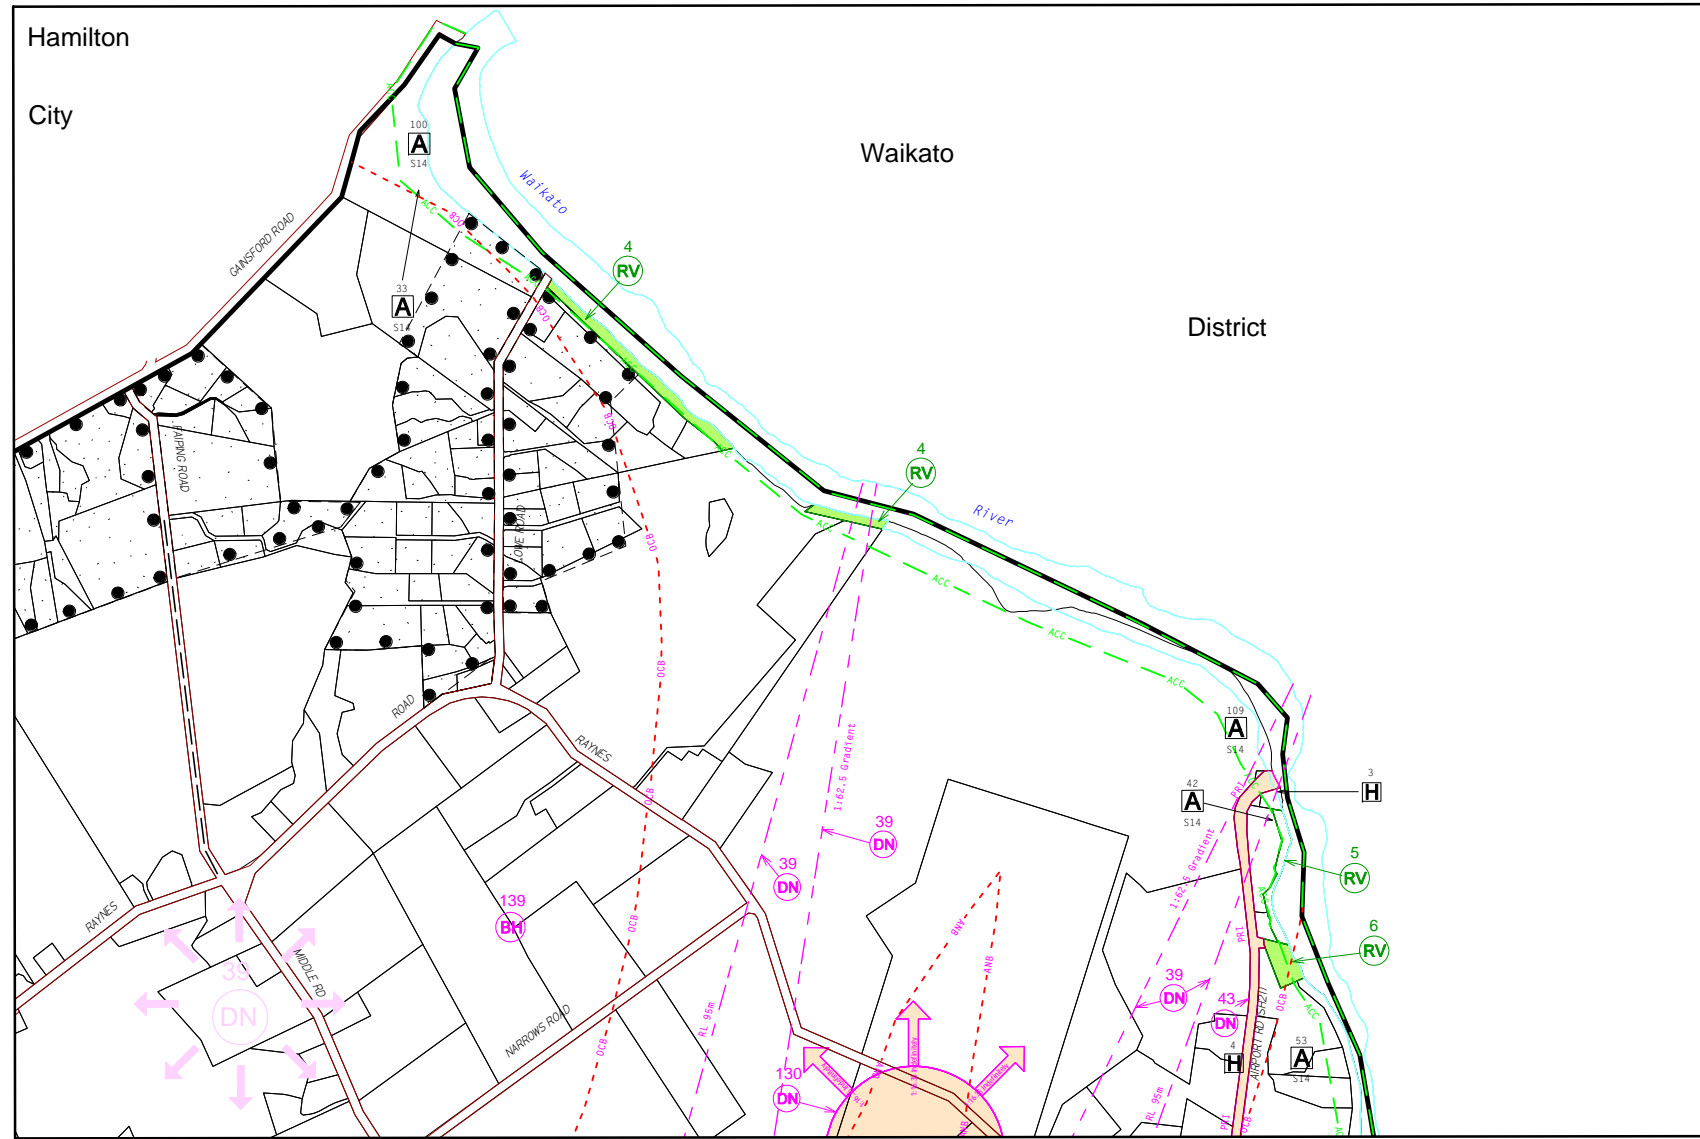

Hamilton
City

Waikato

District

DISTRICT PLAN

Rukuhia

PLANNING MAP 22

Amended to 30 April 2008

2		
	22	
6	23	6