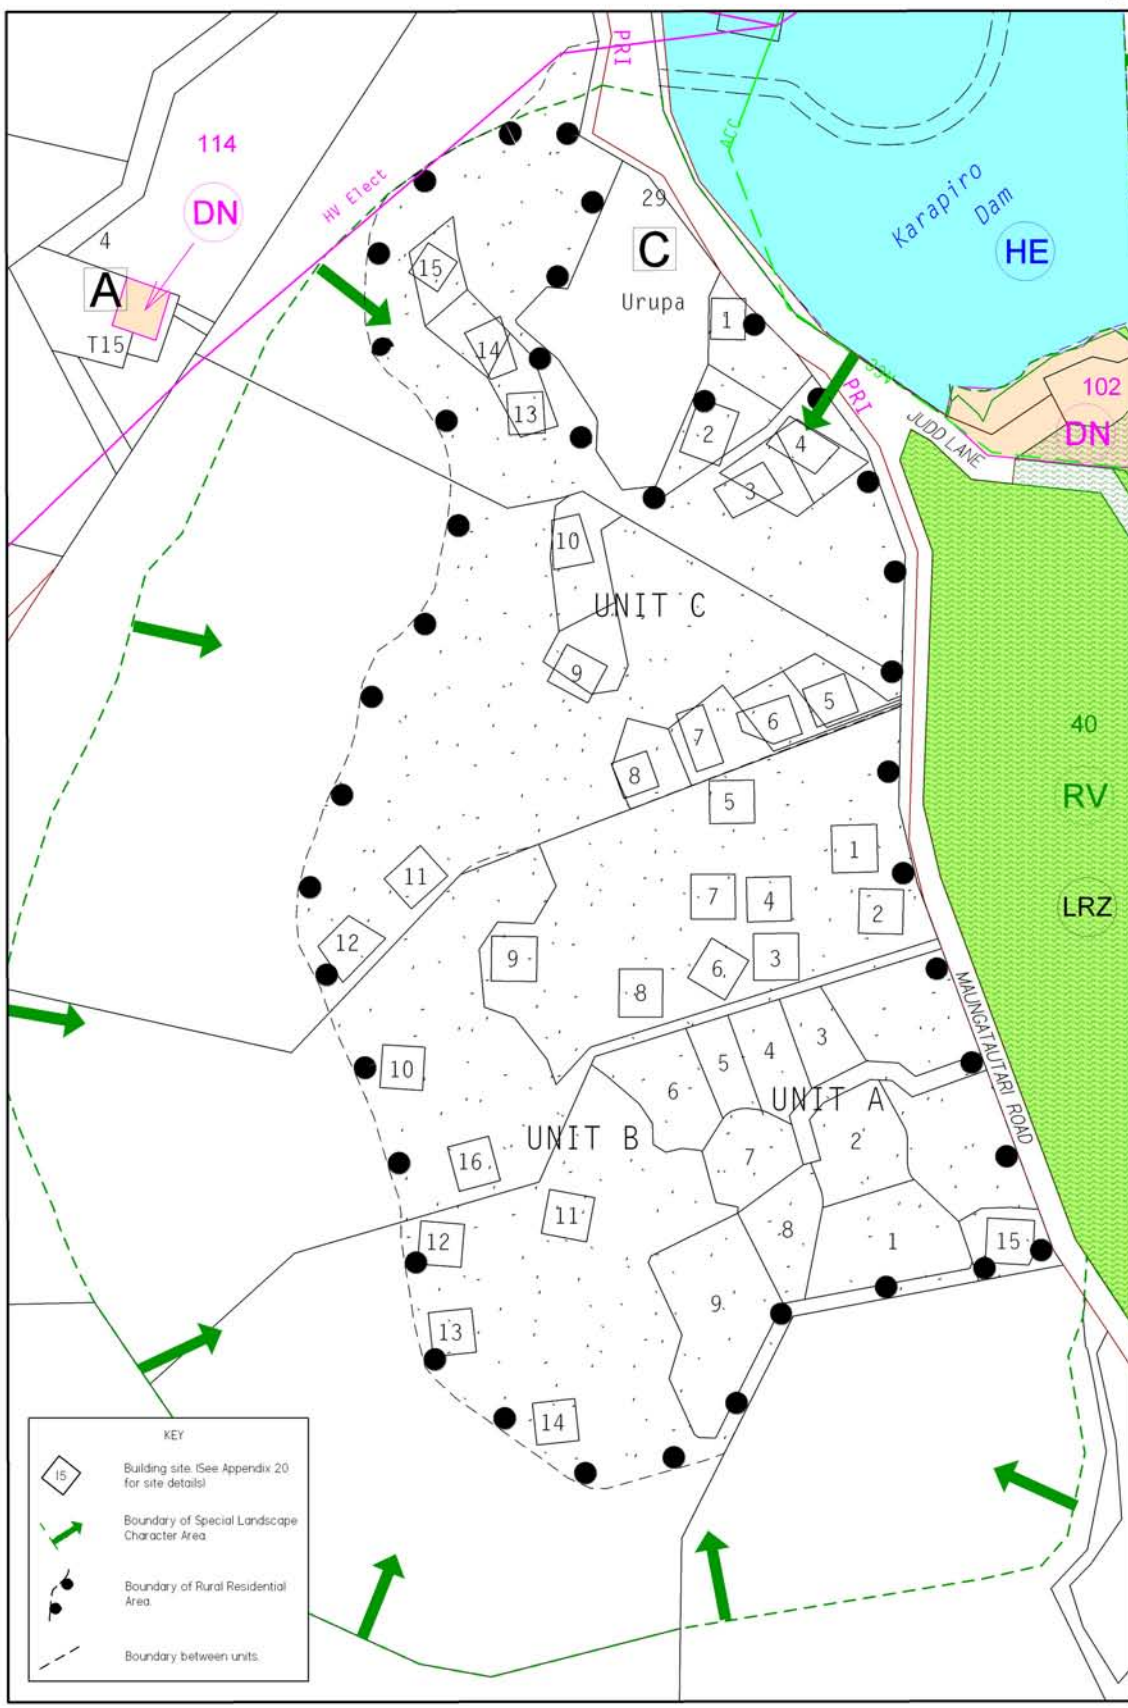

29A 29B
29

KEY	
	Building site. (See Appendix 20 for site details)
	Boundary of Special Landscape Character Area
	Boundary of Rural Residential Area
	Boundary between units

PLANNING MAP 29A

Amended to 30 June 2011

DISTRICT PLAN

Lake Karapiro Rural Residential Area