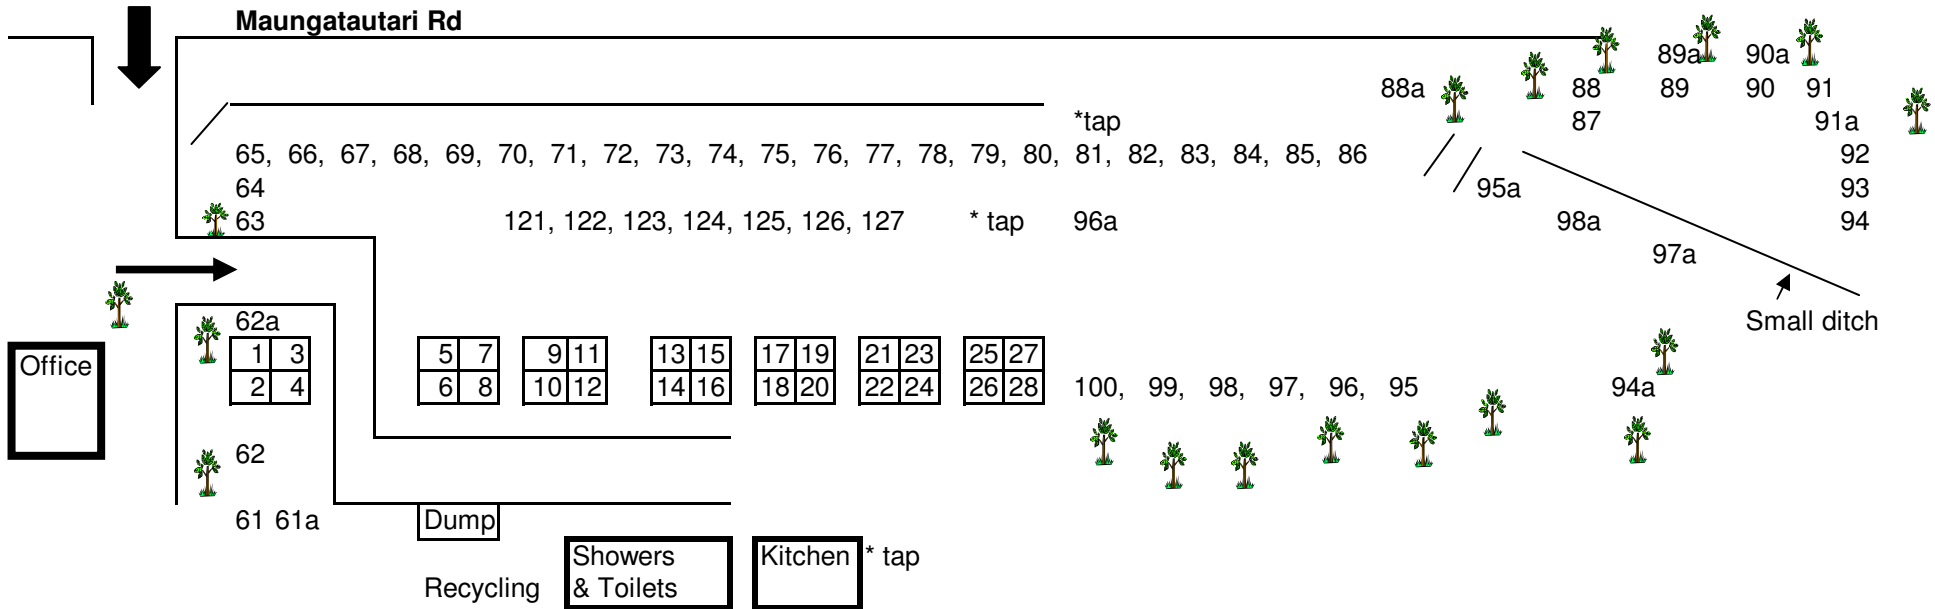

# LAKE KARAPIRO CAMPING

## UPPER CAMPGROUND      POWERED SITES 1 - 28      NONPOWERED SITES 61-100

## LOWER CAMPGROUND      POWERED SITES 29-60      NONPOWERED SITES 101-120