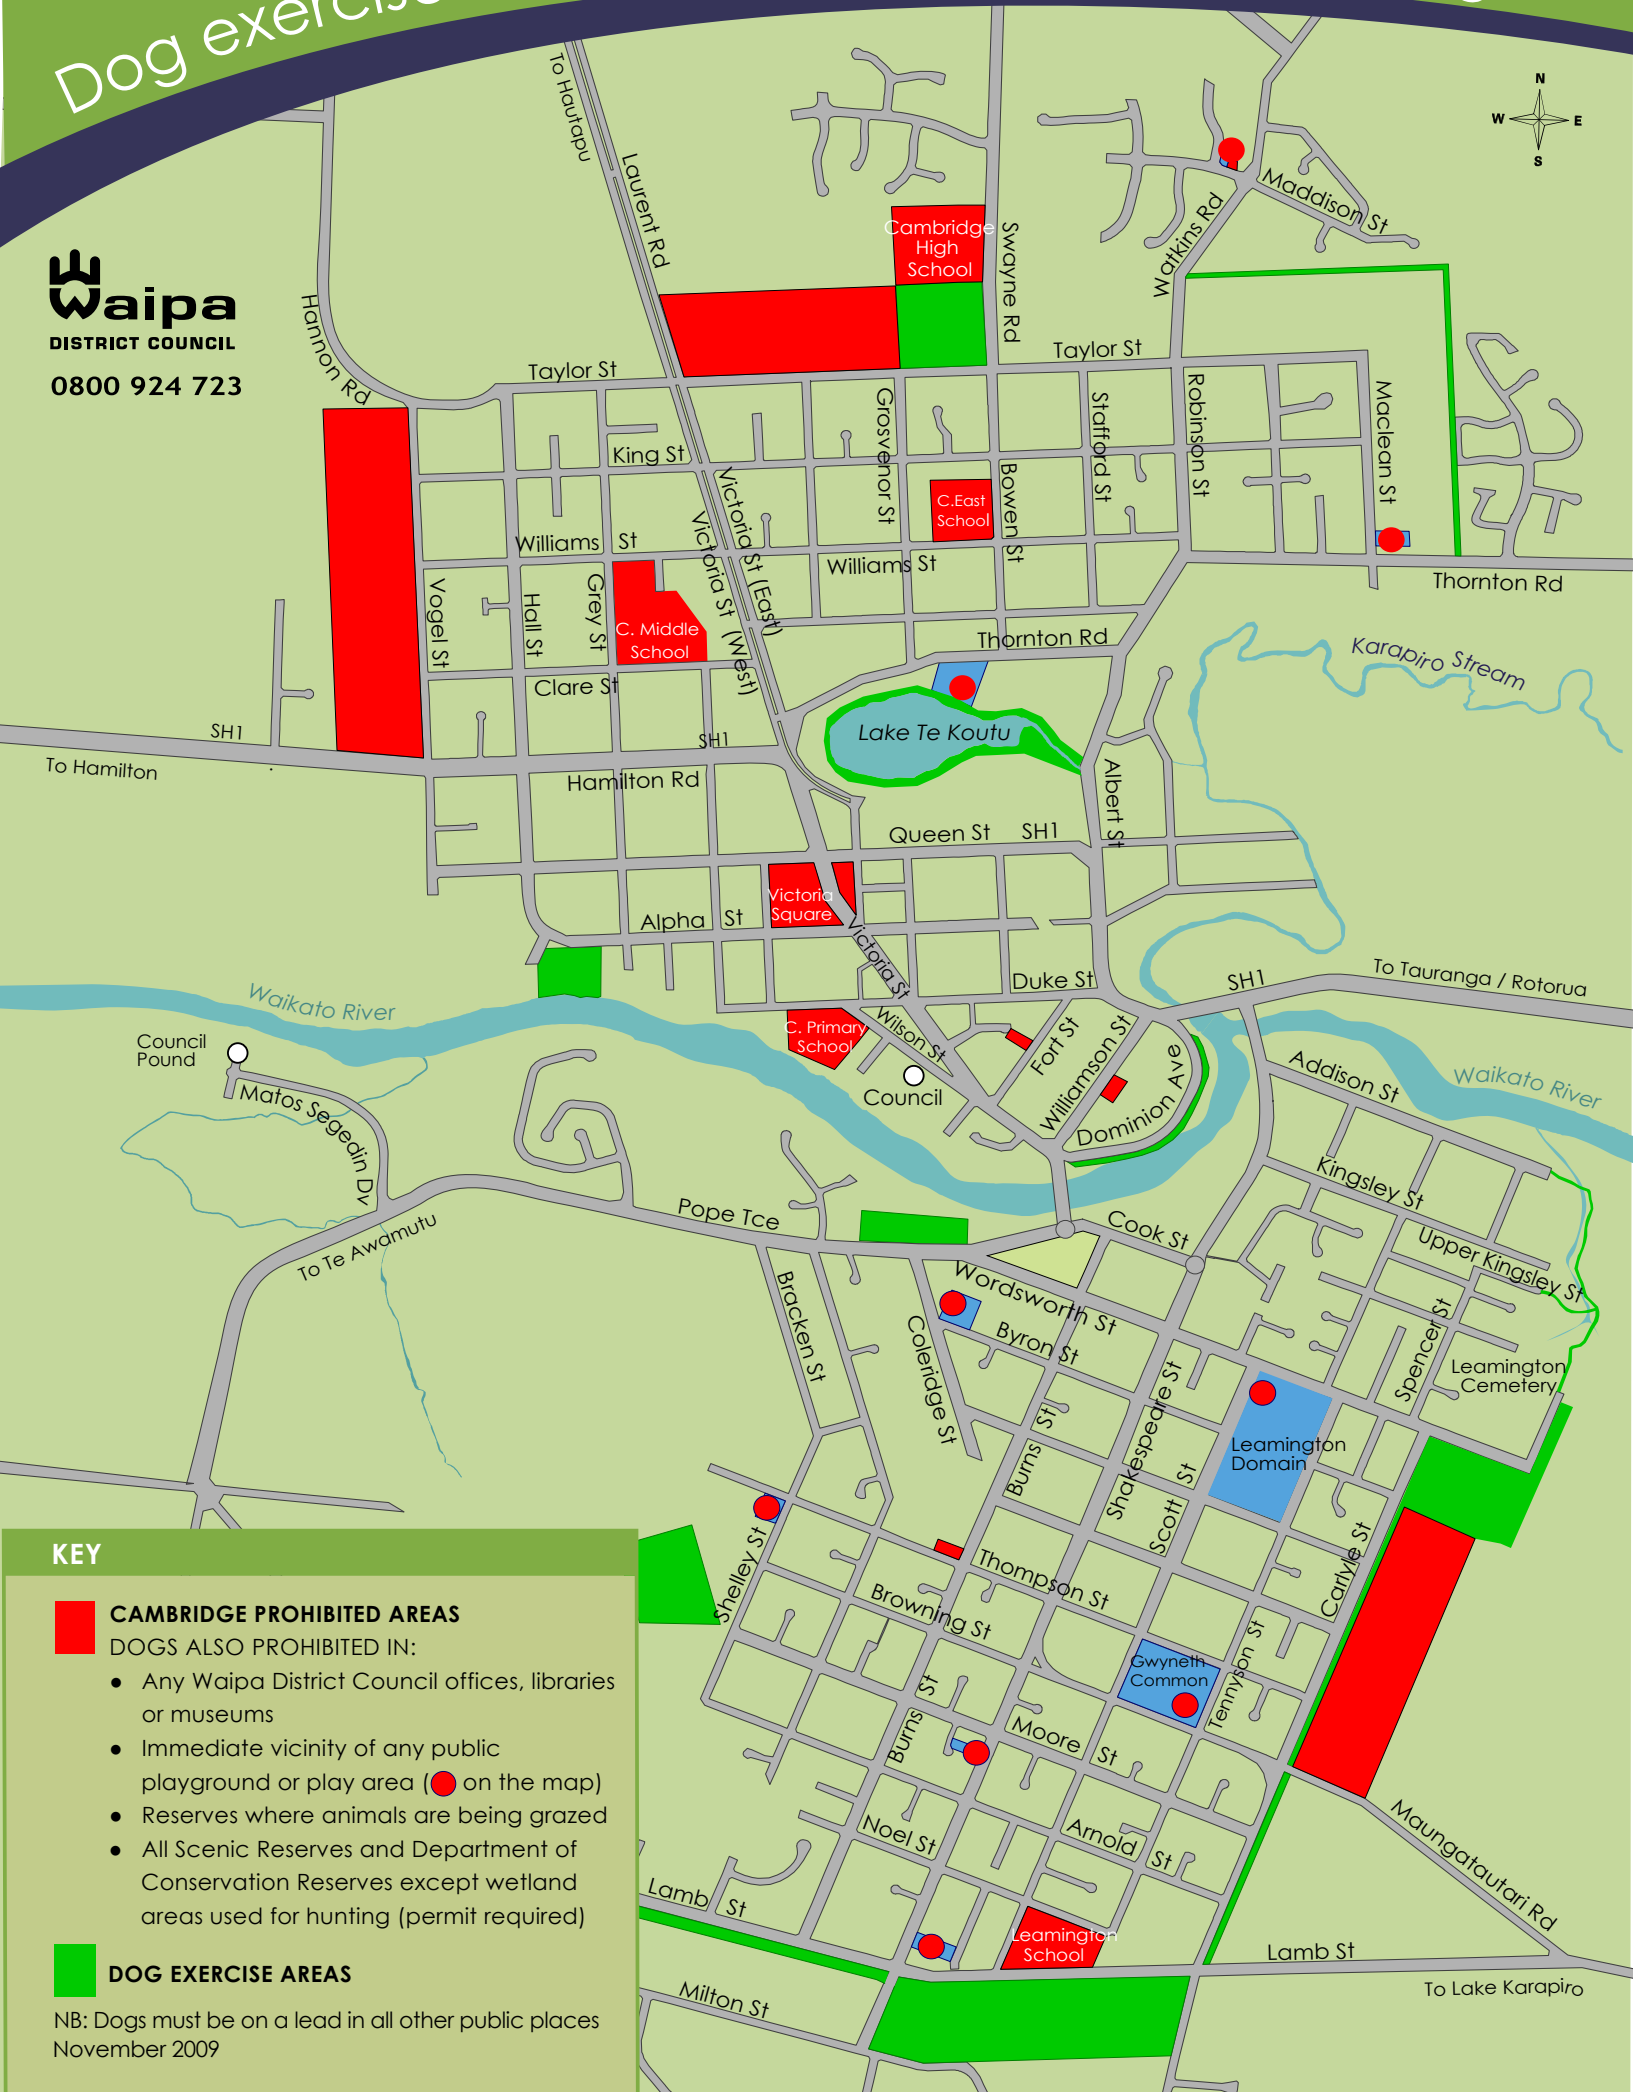

Dog exercise and prohibited areas - Cambridge

Waipa
DISTRICT COUNCIL
0800 924 723

KEY

■ CAMBRIDGE PROHIBITED AREAS

DOGS ALSO PROHIBITED IN:

- Any Waipa District Council offices, libraries or museums
- Immediate vicinity of any public playground or play area (● on the map)
- Reserves where animals are being grazed
- All Scenic Reserves and Department of Conservation Reserves except wetland areas used for hunting (permit required)

■ DOG EXERCISE AREAS

NB: Dogs must be on a lead in all other public places
November 2009