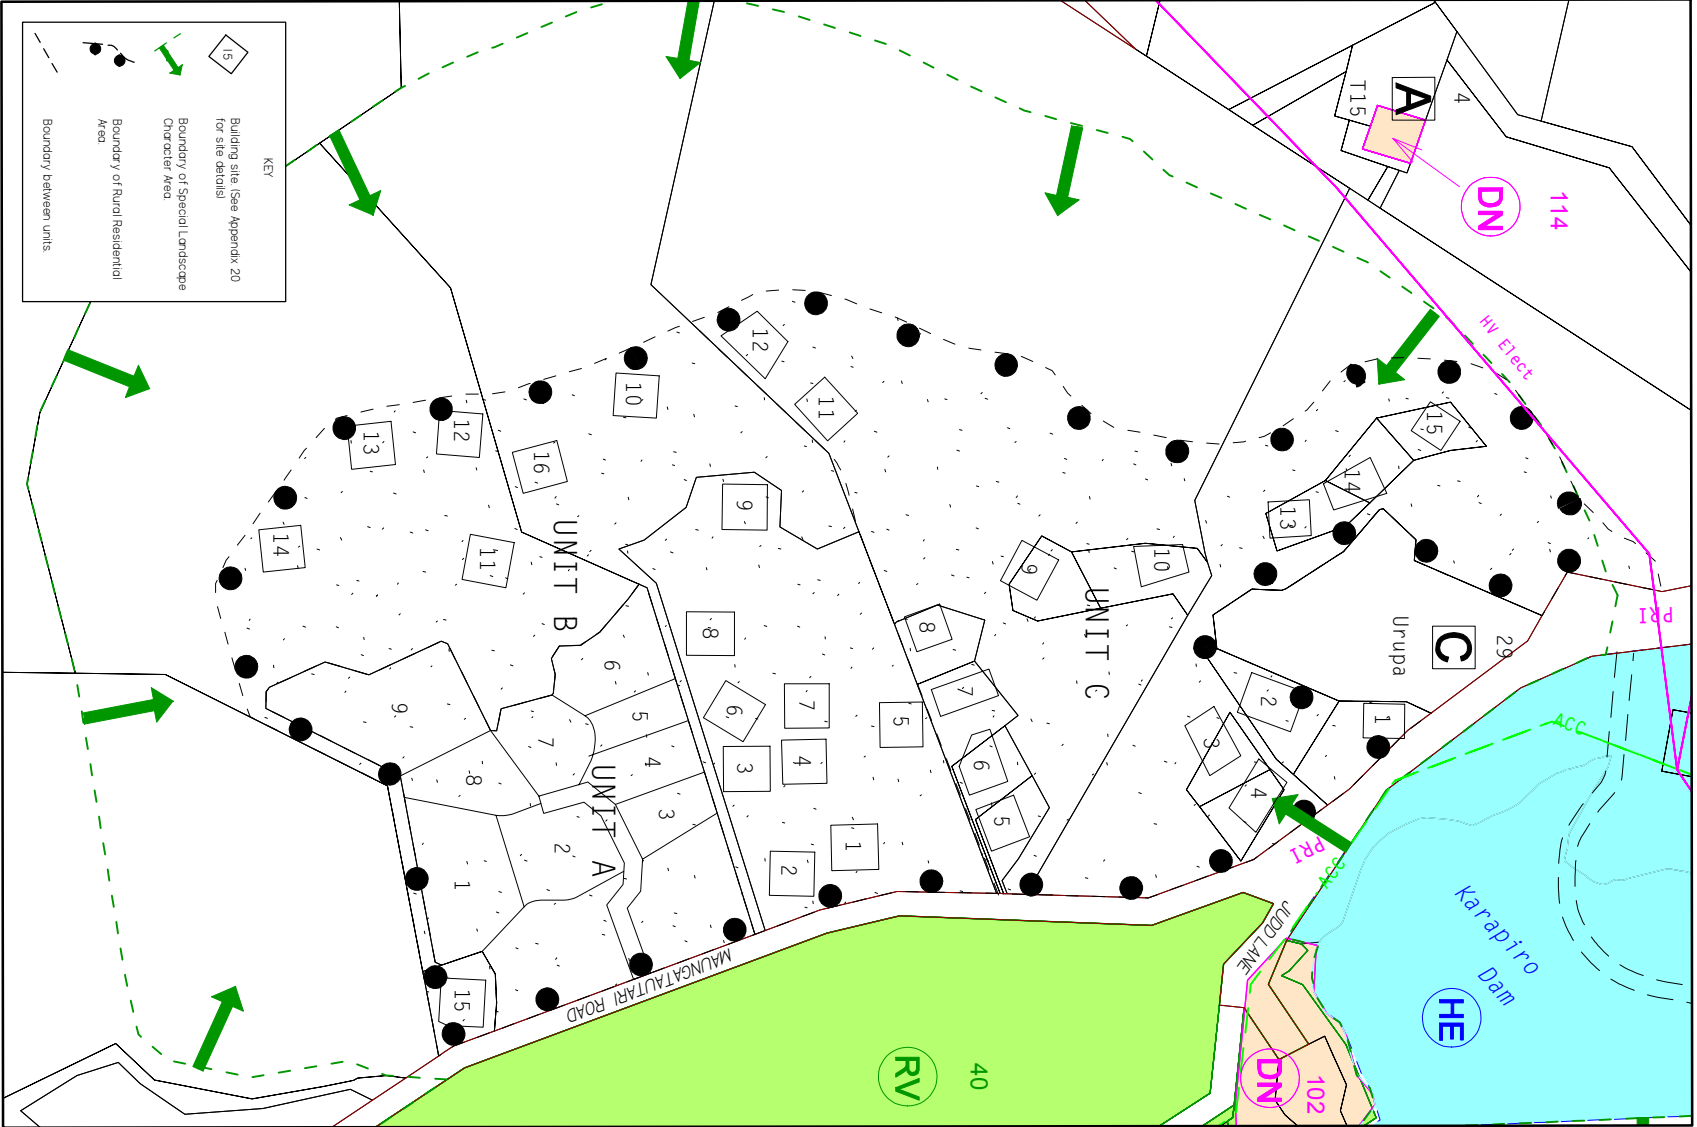

DISTRICT PLAN

Lake Karapiro Rural Residential Area

PLANNING MAP 29A
Amended to 1 March 2002

29A
29