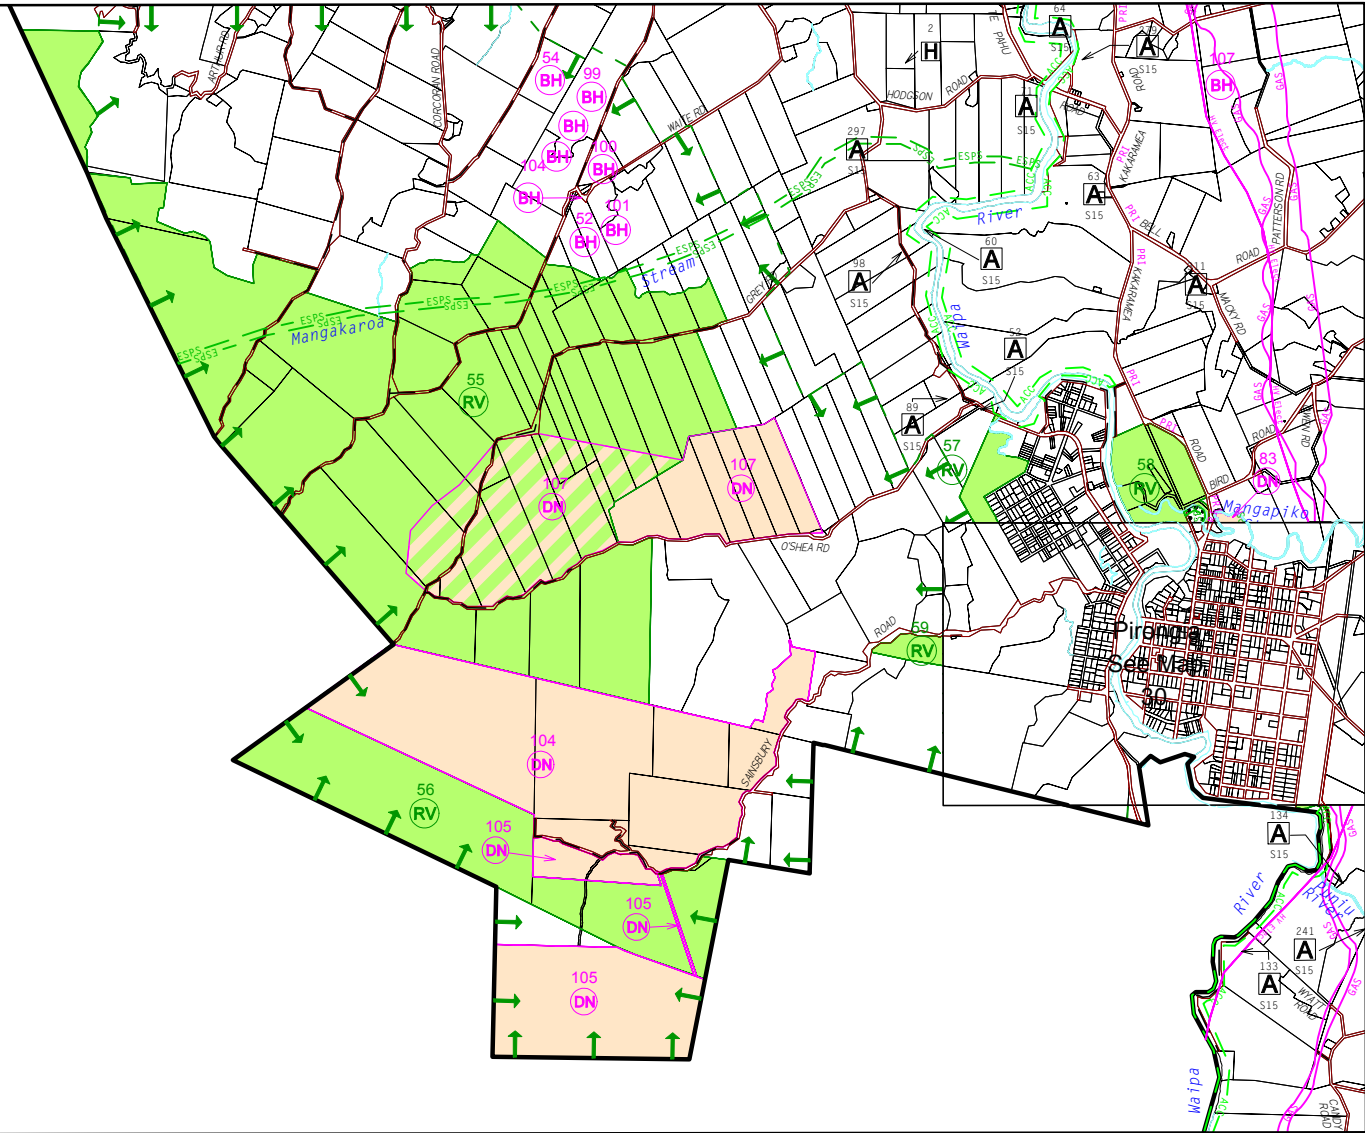

Waikato

District

Otorohanga

District

Cadastral information derived from the Department of Survey and Land  
 Approved for internal reproduction by the Waipā District Council. - Digital  
 Licence No. 00/05/2517.

# DISTRICT PLAN

PLANNING MAP 9

Amended to 1 March 2002

	5	6
	9	10
	13	14