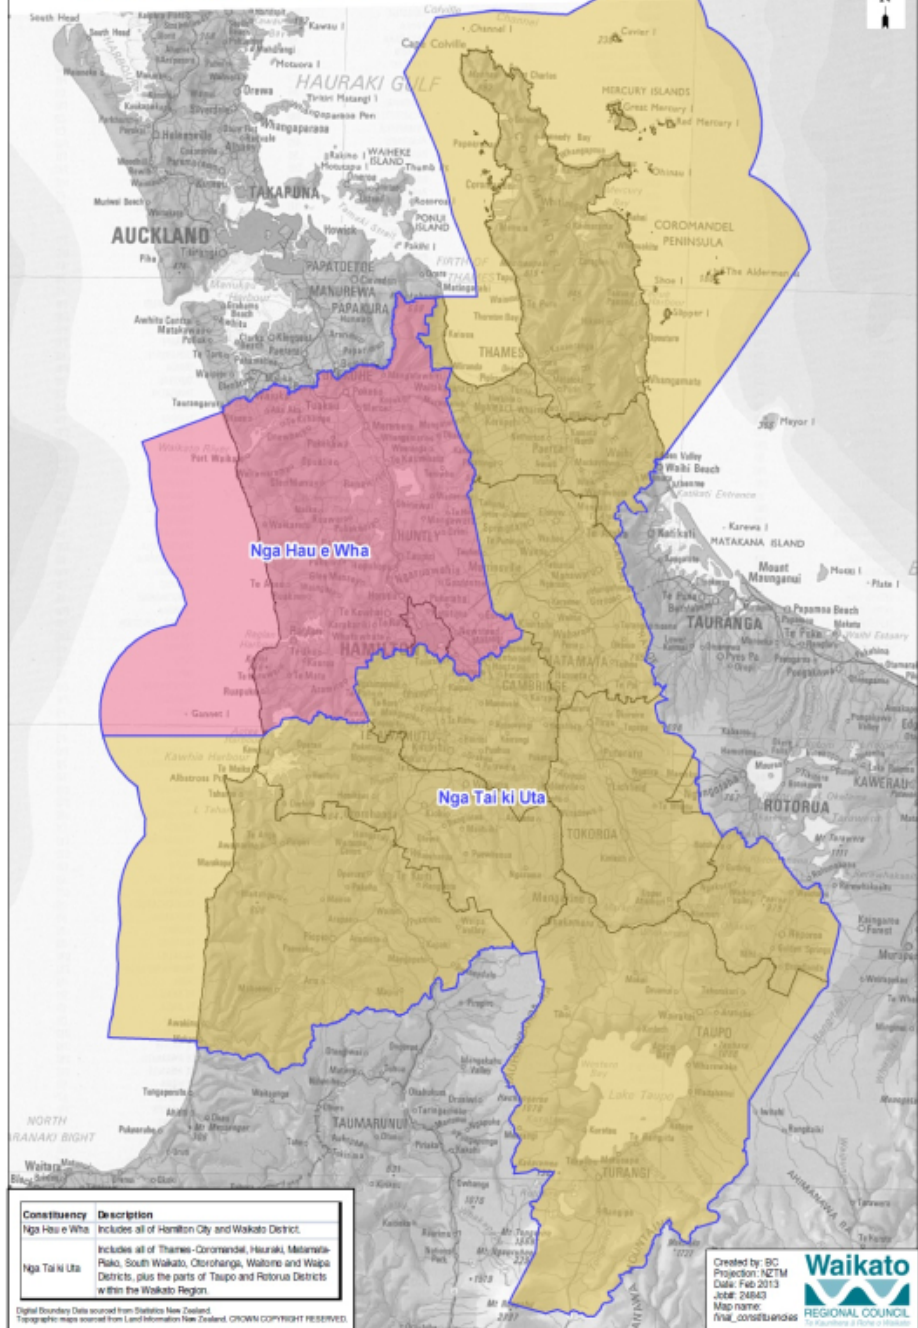

Maori Constituencies