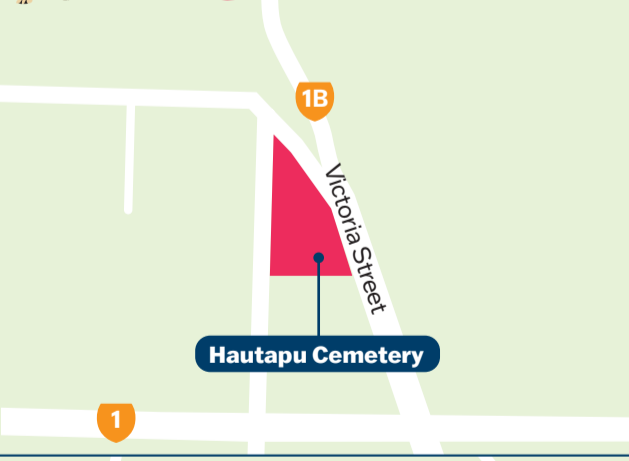

Cambridge

Proposed dog exercise and prohibited areas

Key

- Dogs are not allowed here at any time
- Dog are allowed off-leash at all times
- ▨ Dogs are allowed off leash from 8pm-8am (but on-leash from 8am-8pm)

In other public areas, the general rule is that dogs need to be on-leash at all times.

TO TAUPŌ
ROTORUA
TAURANGA

TO MIGHTY RIVER
DOMAIN, LAKE
KARĀPIRO (6KM)

TO
HAUTAPU

TO
HAMILTON

TO
TE AWAMUTU