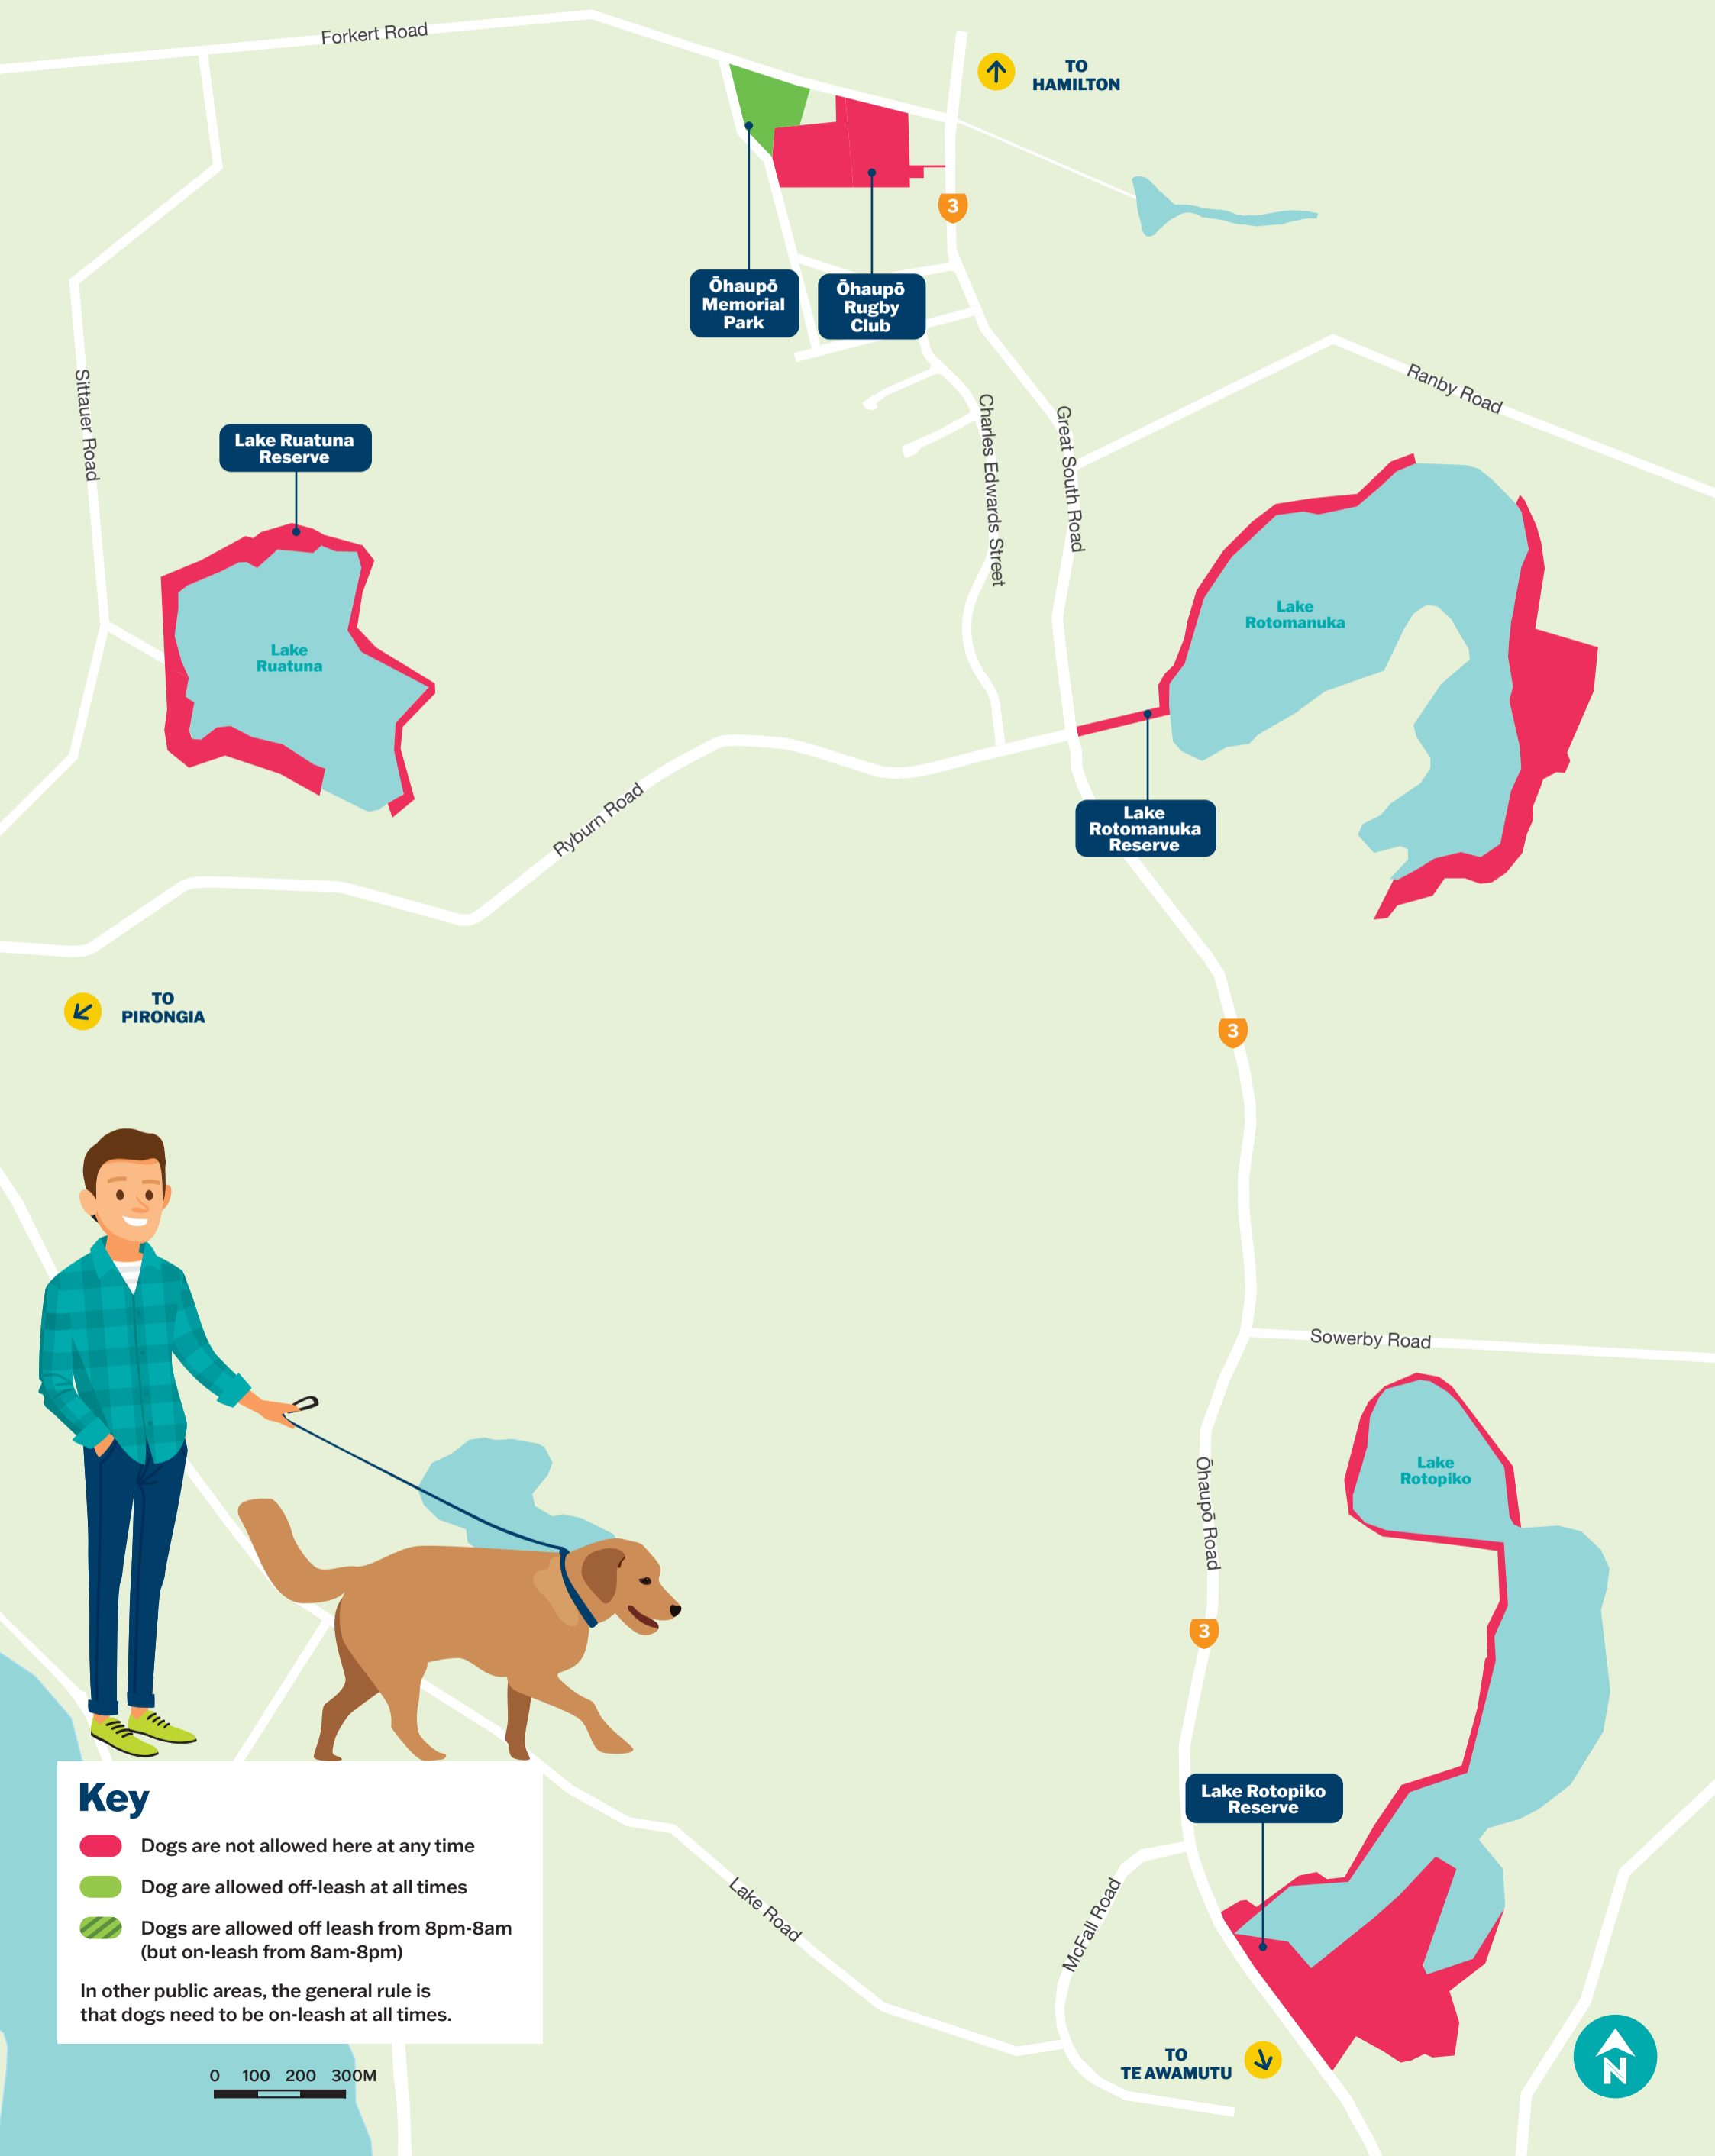

# Ōhaupō

## Proposed dog exercise and prohibited areas

TO PIRONGIA

TO HAMILTON

TO TEAWAMUTU

**Key**

- Dogs are not allowed here at any time
- Dog are allowed off-leash at all times
- Dogs are allowed off leash from 8pm-8am (but on-leash from 8am-8pm)

In other public areas, the general rule is that dogs need to be on-leash at all times.

0 100 200 300M