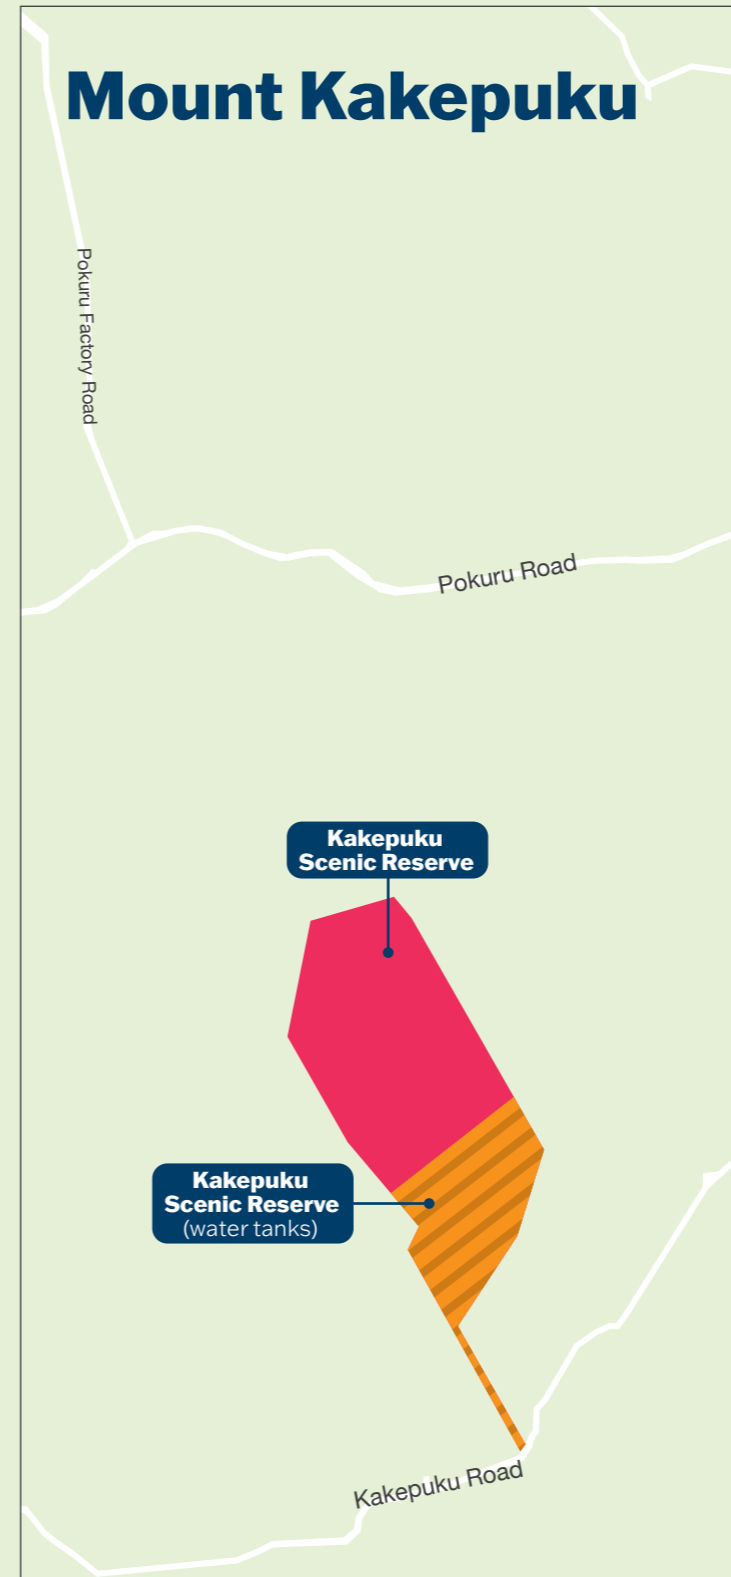

Rural

Proposed dog exercise and prohibited areas

Key

 Dogs are not allowed here at any time
 Dog exercise area.

 Dogs off-leash from 8pm - 8am (but on-leash from 8am - 8pm)
 Dogs on-leash at all times

In other public areas, the general rule is that dogs need to be on-leash at all times.