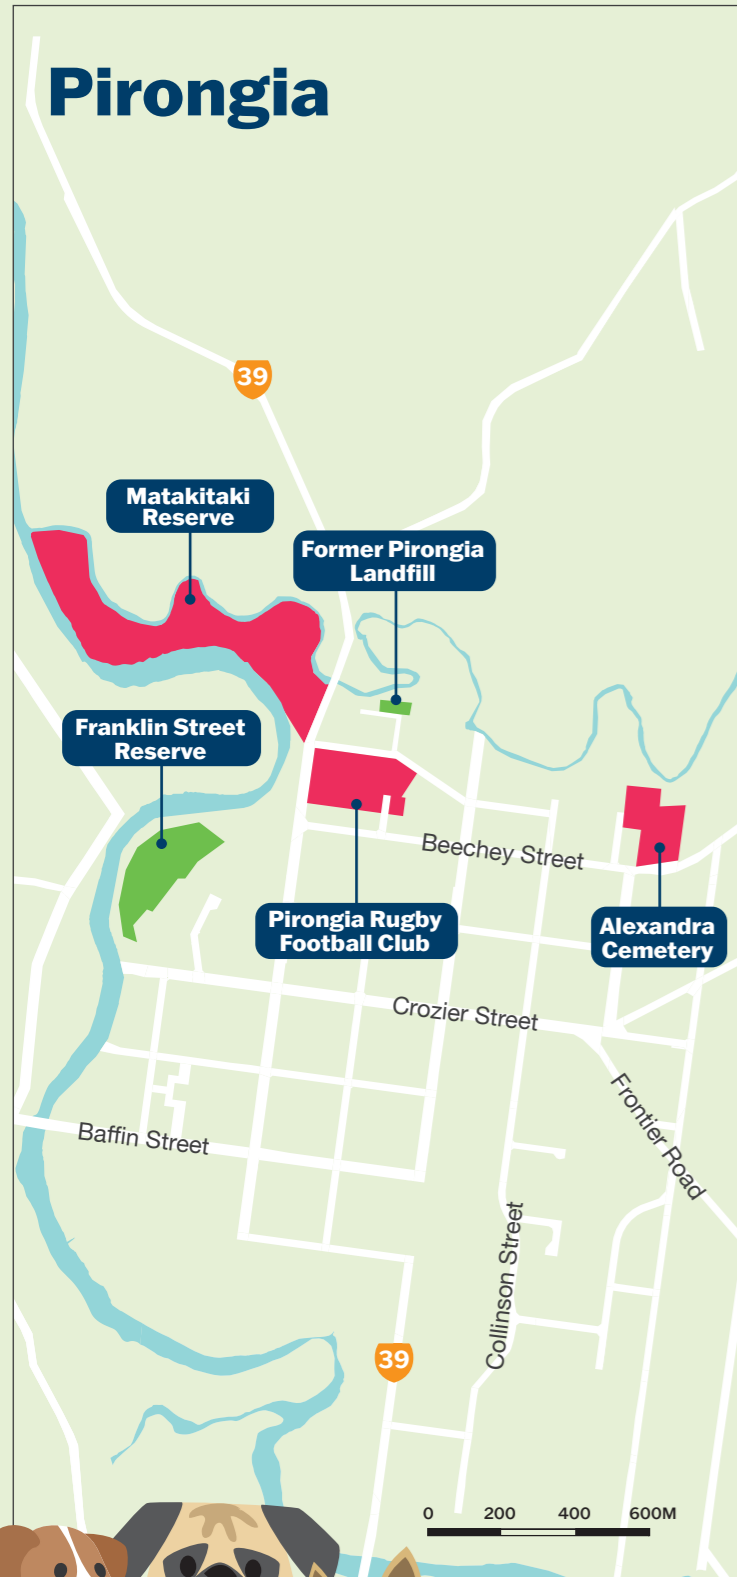

Rural

Proposed dog exercise and prohibited areas

Key

 Dogs are not allowed here at any time
 Dog exercise area.

 Dogs off-leash from 8pm - 8am (but on-leash from 8am - 8pm)
 Dogs on-leash at all times

In other public areas, the general rule is that dogs need to be on-leash at all times.