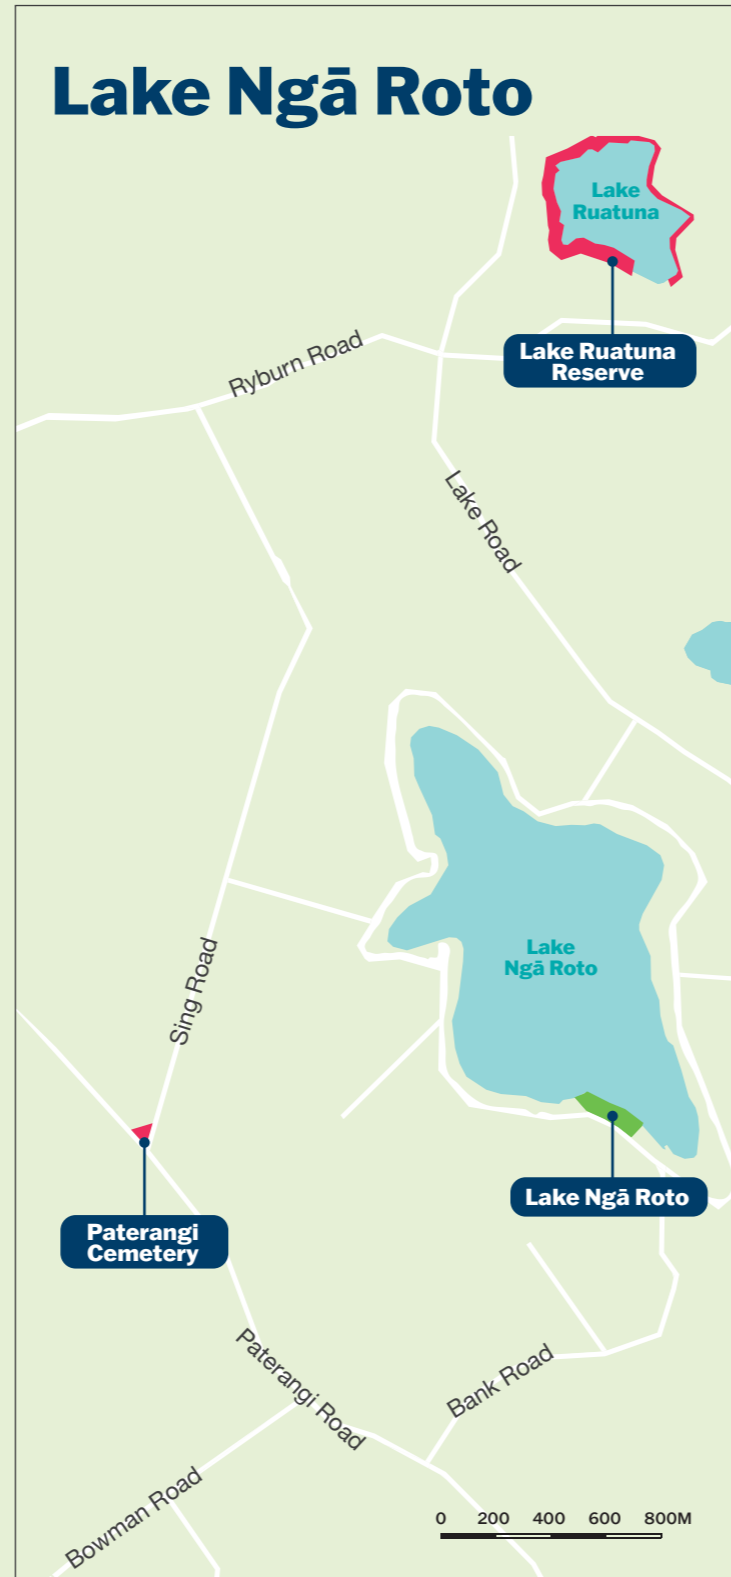

Rural

Proposed dog exercise and prohibited areas

Key

 Dogs are not allowed here at any time
 Dog exercise area.

 Dogs off-leash from 8pm - 8am (but on-leash from 8am - 8pm)
 Dogs on-leash at all times

In other public areas, the general rule is that dogs need to be on-leash at all times.