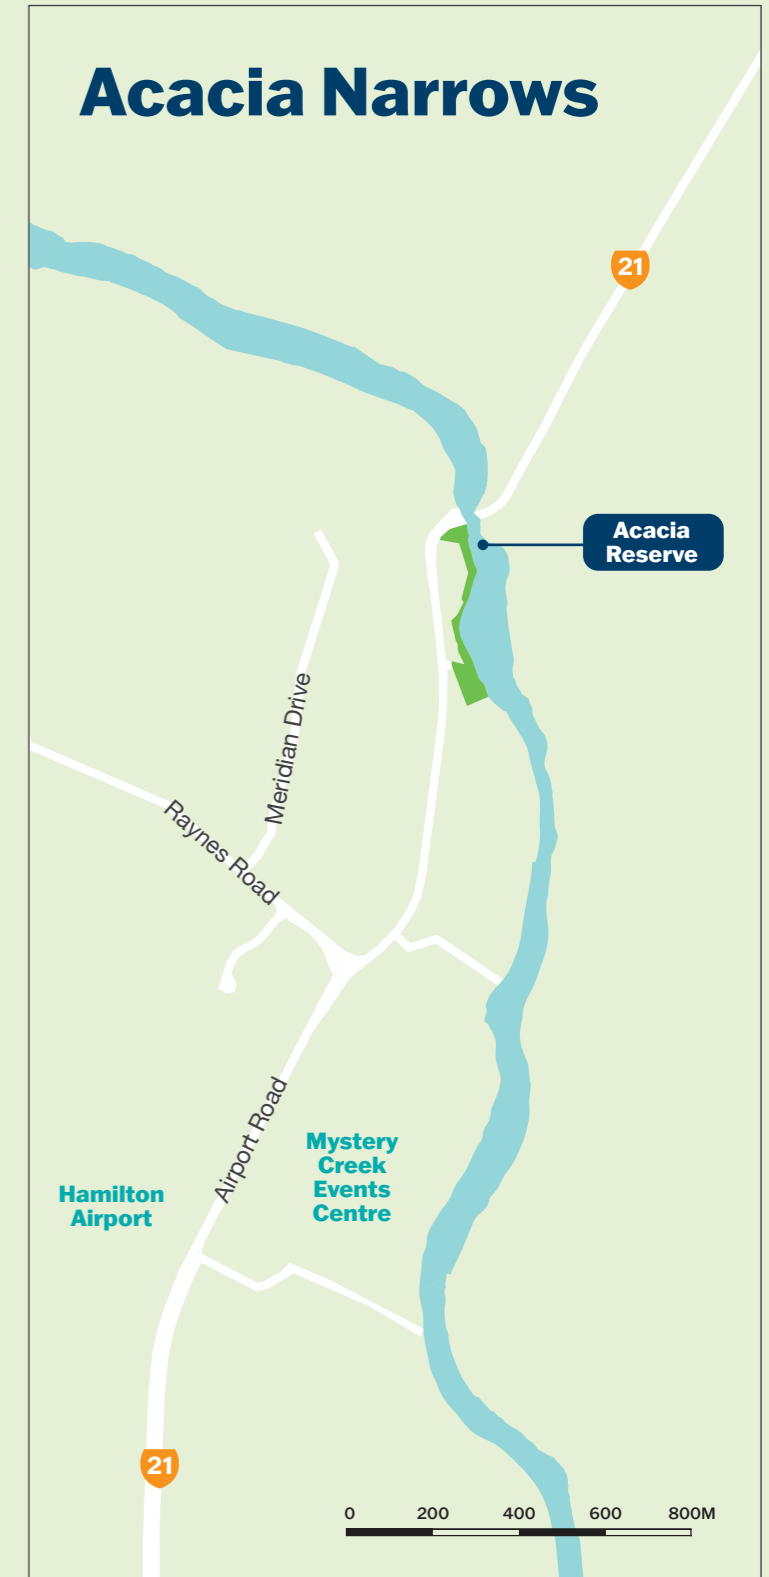

Rural

Proposed dog exercise and prohibited areas

Key

 Dogs are not allowed here at any time
 Dog exercise area.

 Dogs off-leash from 8pm - 8am (but on-leash from 8am - 8pm)
 Dogs on-leash at all times

In other public areas, the general rule is that dogs need to be on-leash at all times.