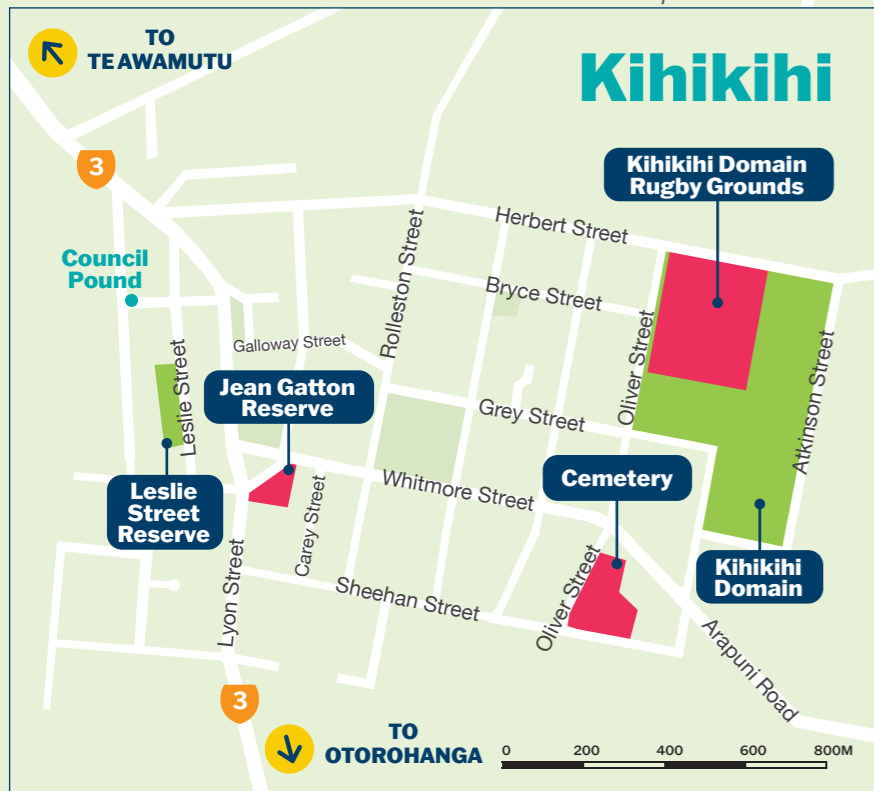

# Te Awamutu

## Proposed dog exercise and prohibited areas

TO PIRONGIA

TO CAMBRIDGE

TO PIRONGIA

TO TEAWAMUTU

### Key

- Dogs are not allowed here at any time
- Dog are allowed off-leash at all times
- Dogs are allowed off leash from 8pm-8am (but on-leash from 8am-8pm)

In other public areas, the general rule is that dogs need to be on-leash at all times.