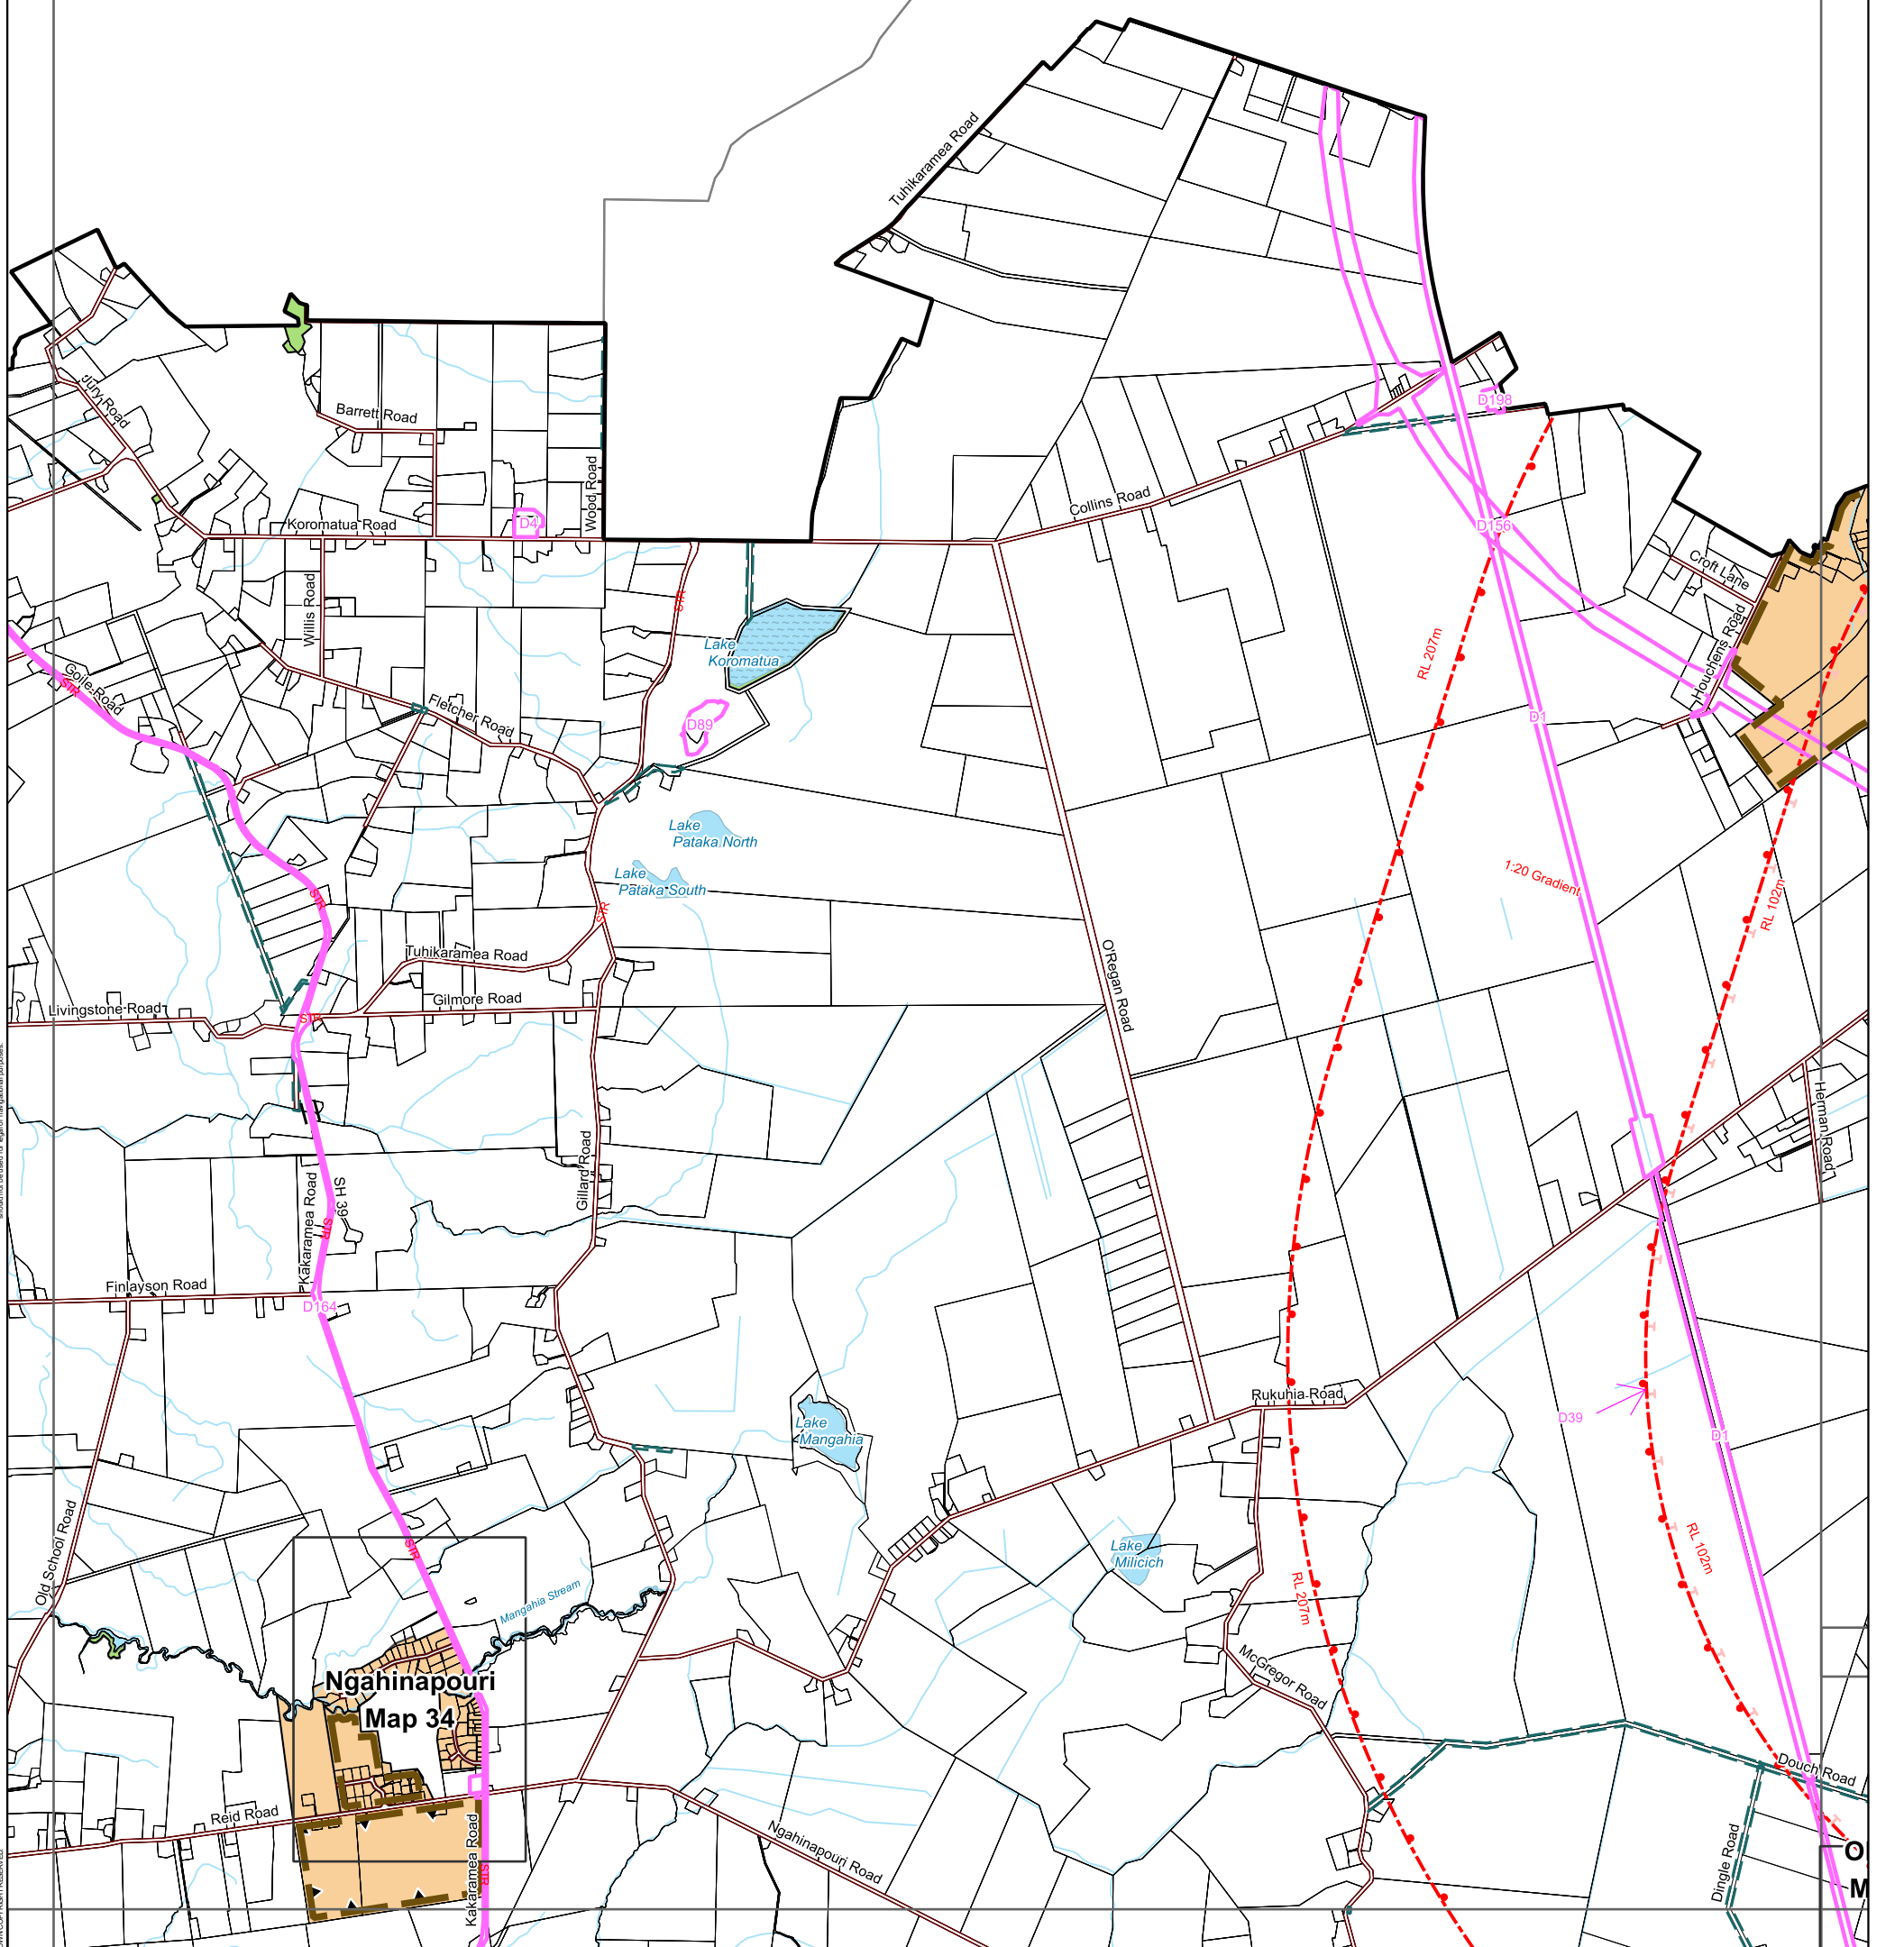

Waikato  
District

Hamilton  
City

Copyright © Waikato District Council. CADASTRAL INFORMATION DERIVED FROM LAND INFORMATION NEW ZEALAND'S DIGITAL CORE RECORD SYSTEM (CRS).  
Please note the positions of cadastral boundaries are indicative only and should not be used for legal purposes.

**2** Zones

Waipā District Plan  
Page Version - 28 July 2022