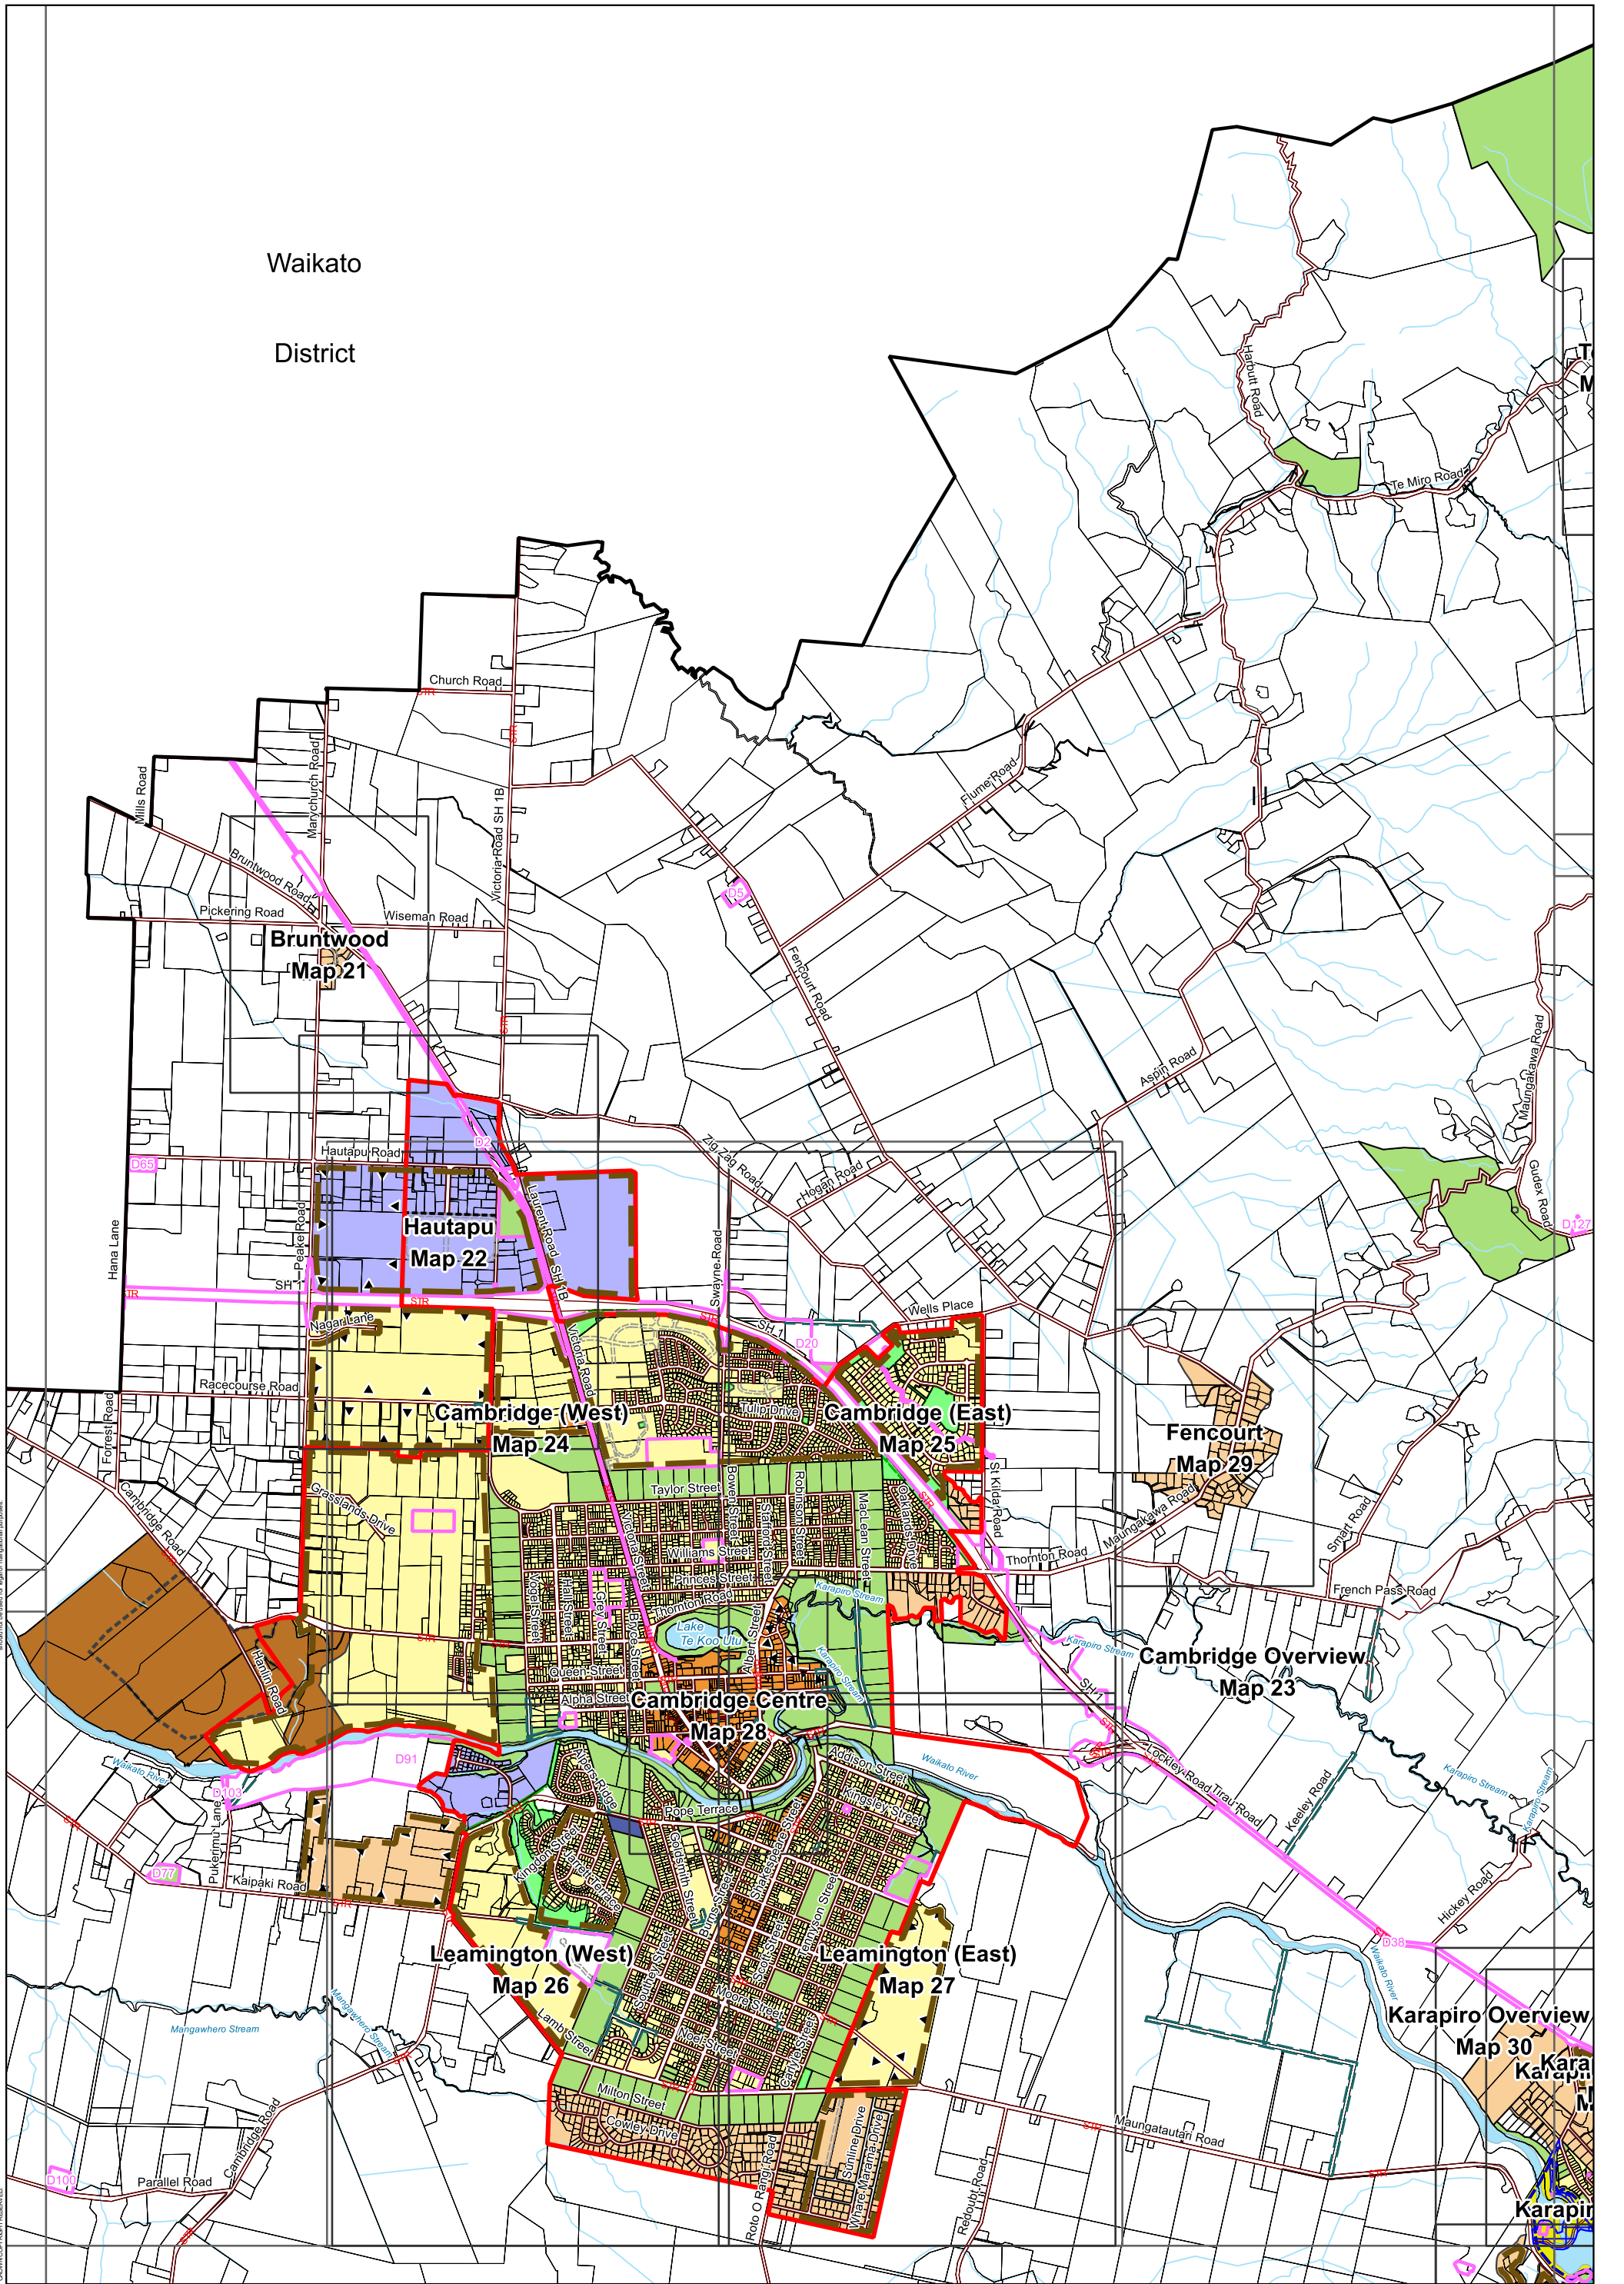

Waikato
District

Copyright © Waikato District Council. CADASTRAL INFORMATION DERIVED FROM LAND INFORMATION SYSTEM. ZEALANDIA DIGITAL COORDINATE SYSTEM (CRS).
Please note the positions of cadastral boundaries are indicative only and not to be relied upon for legal purposes.

4 Zones

Cambridge Overview
Waipa District Plan
Page Version - 28 July 2022