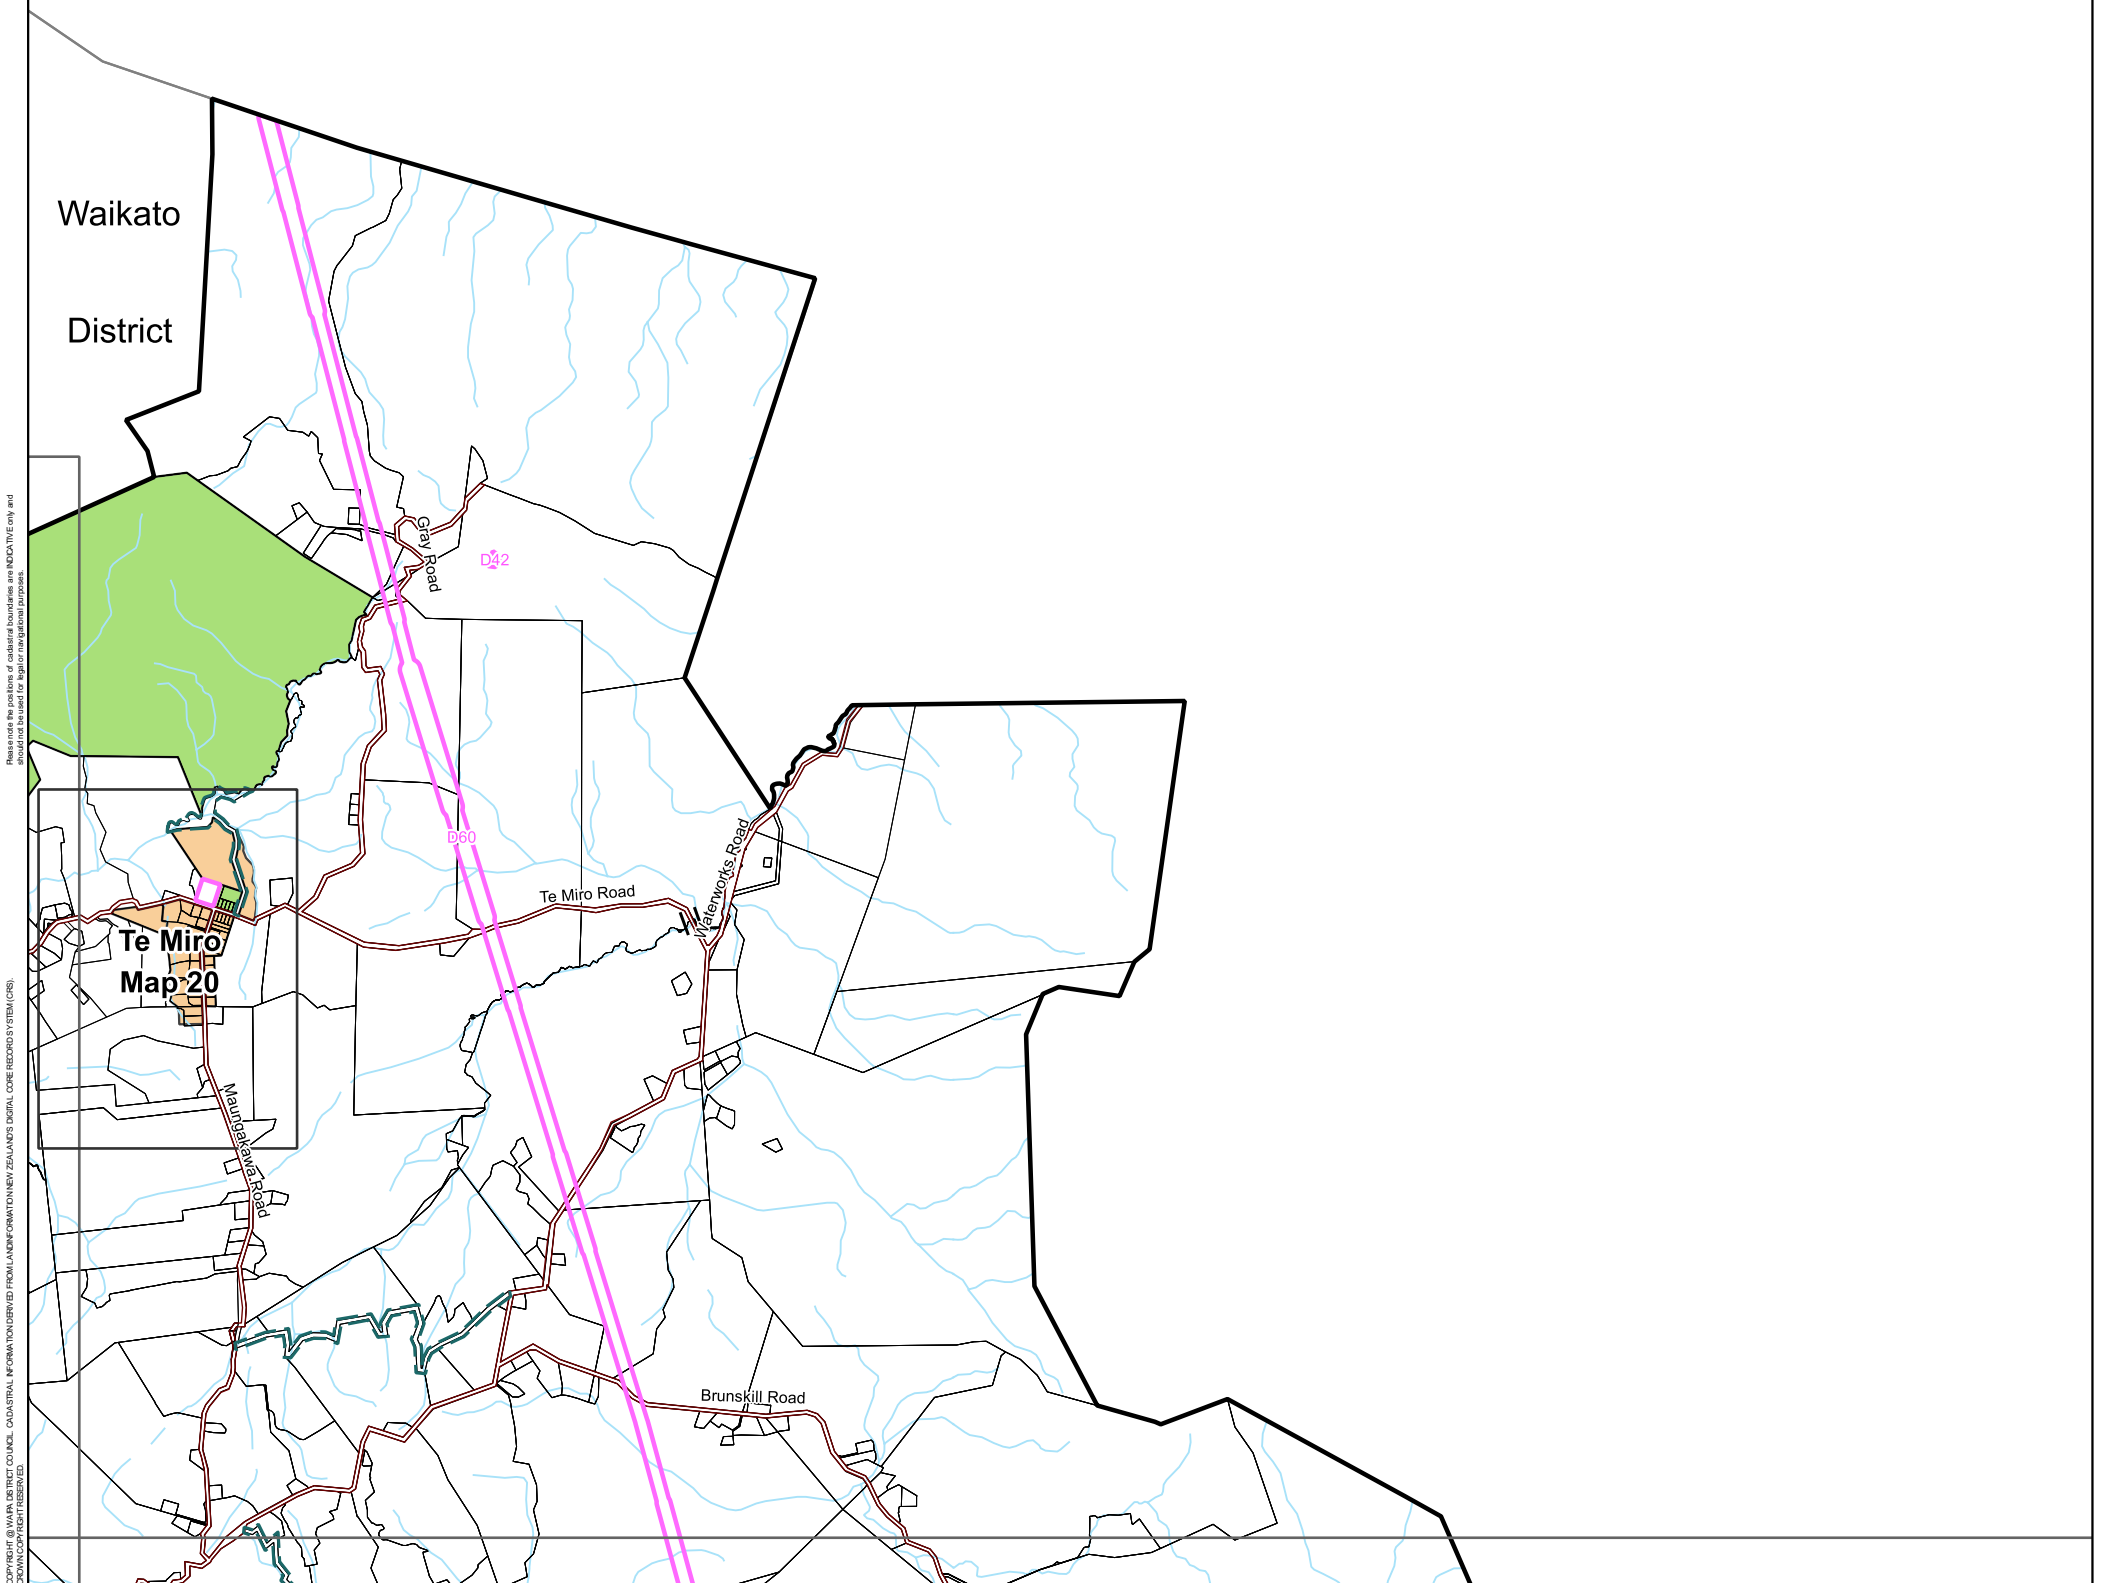

Matamata-Piako

District