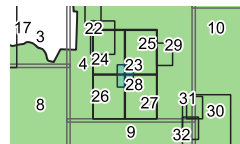

Prepared by the Waipā District Council, CADASTRAL INFORMATION DERIVED FROM LAND INFORMATION NEW ZEALAND'S DIGITAL DATA (DDI) AND
 PHOTOGRAPHIC INFORMATION.

28 Zones

Cambridge Centre

Waipā District Plan

Page Version - 28 July 2022

Scale: 1 : 5,000 at A3