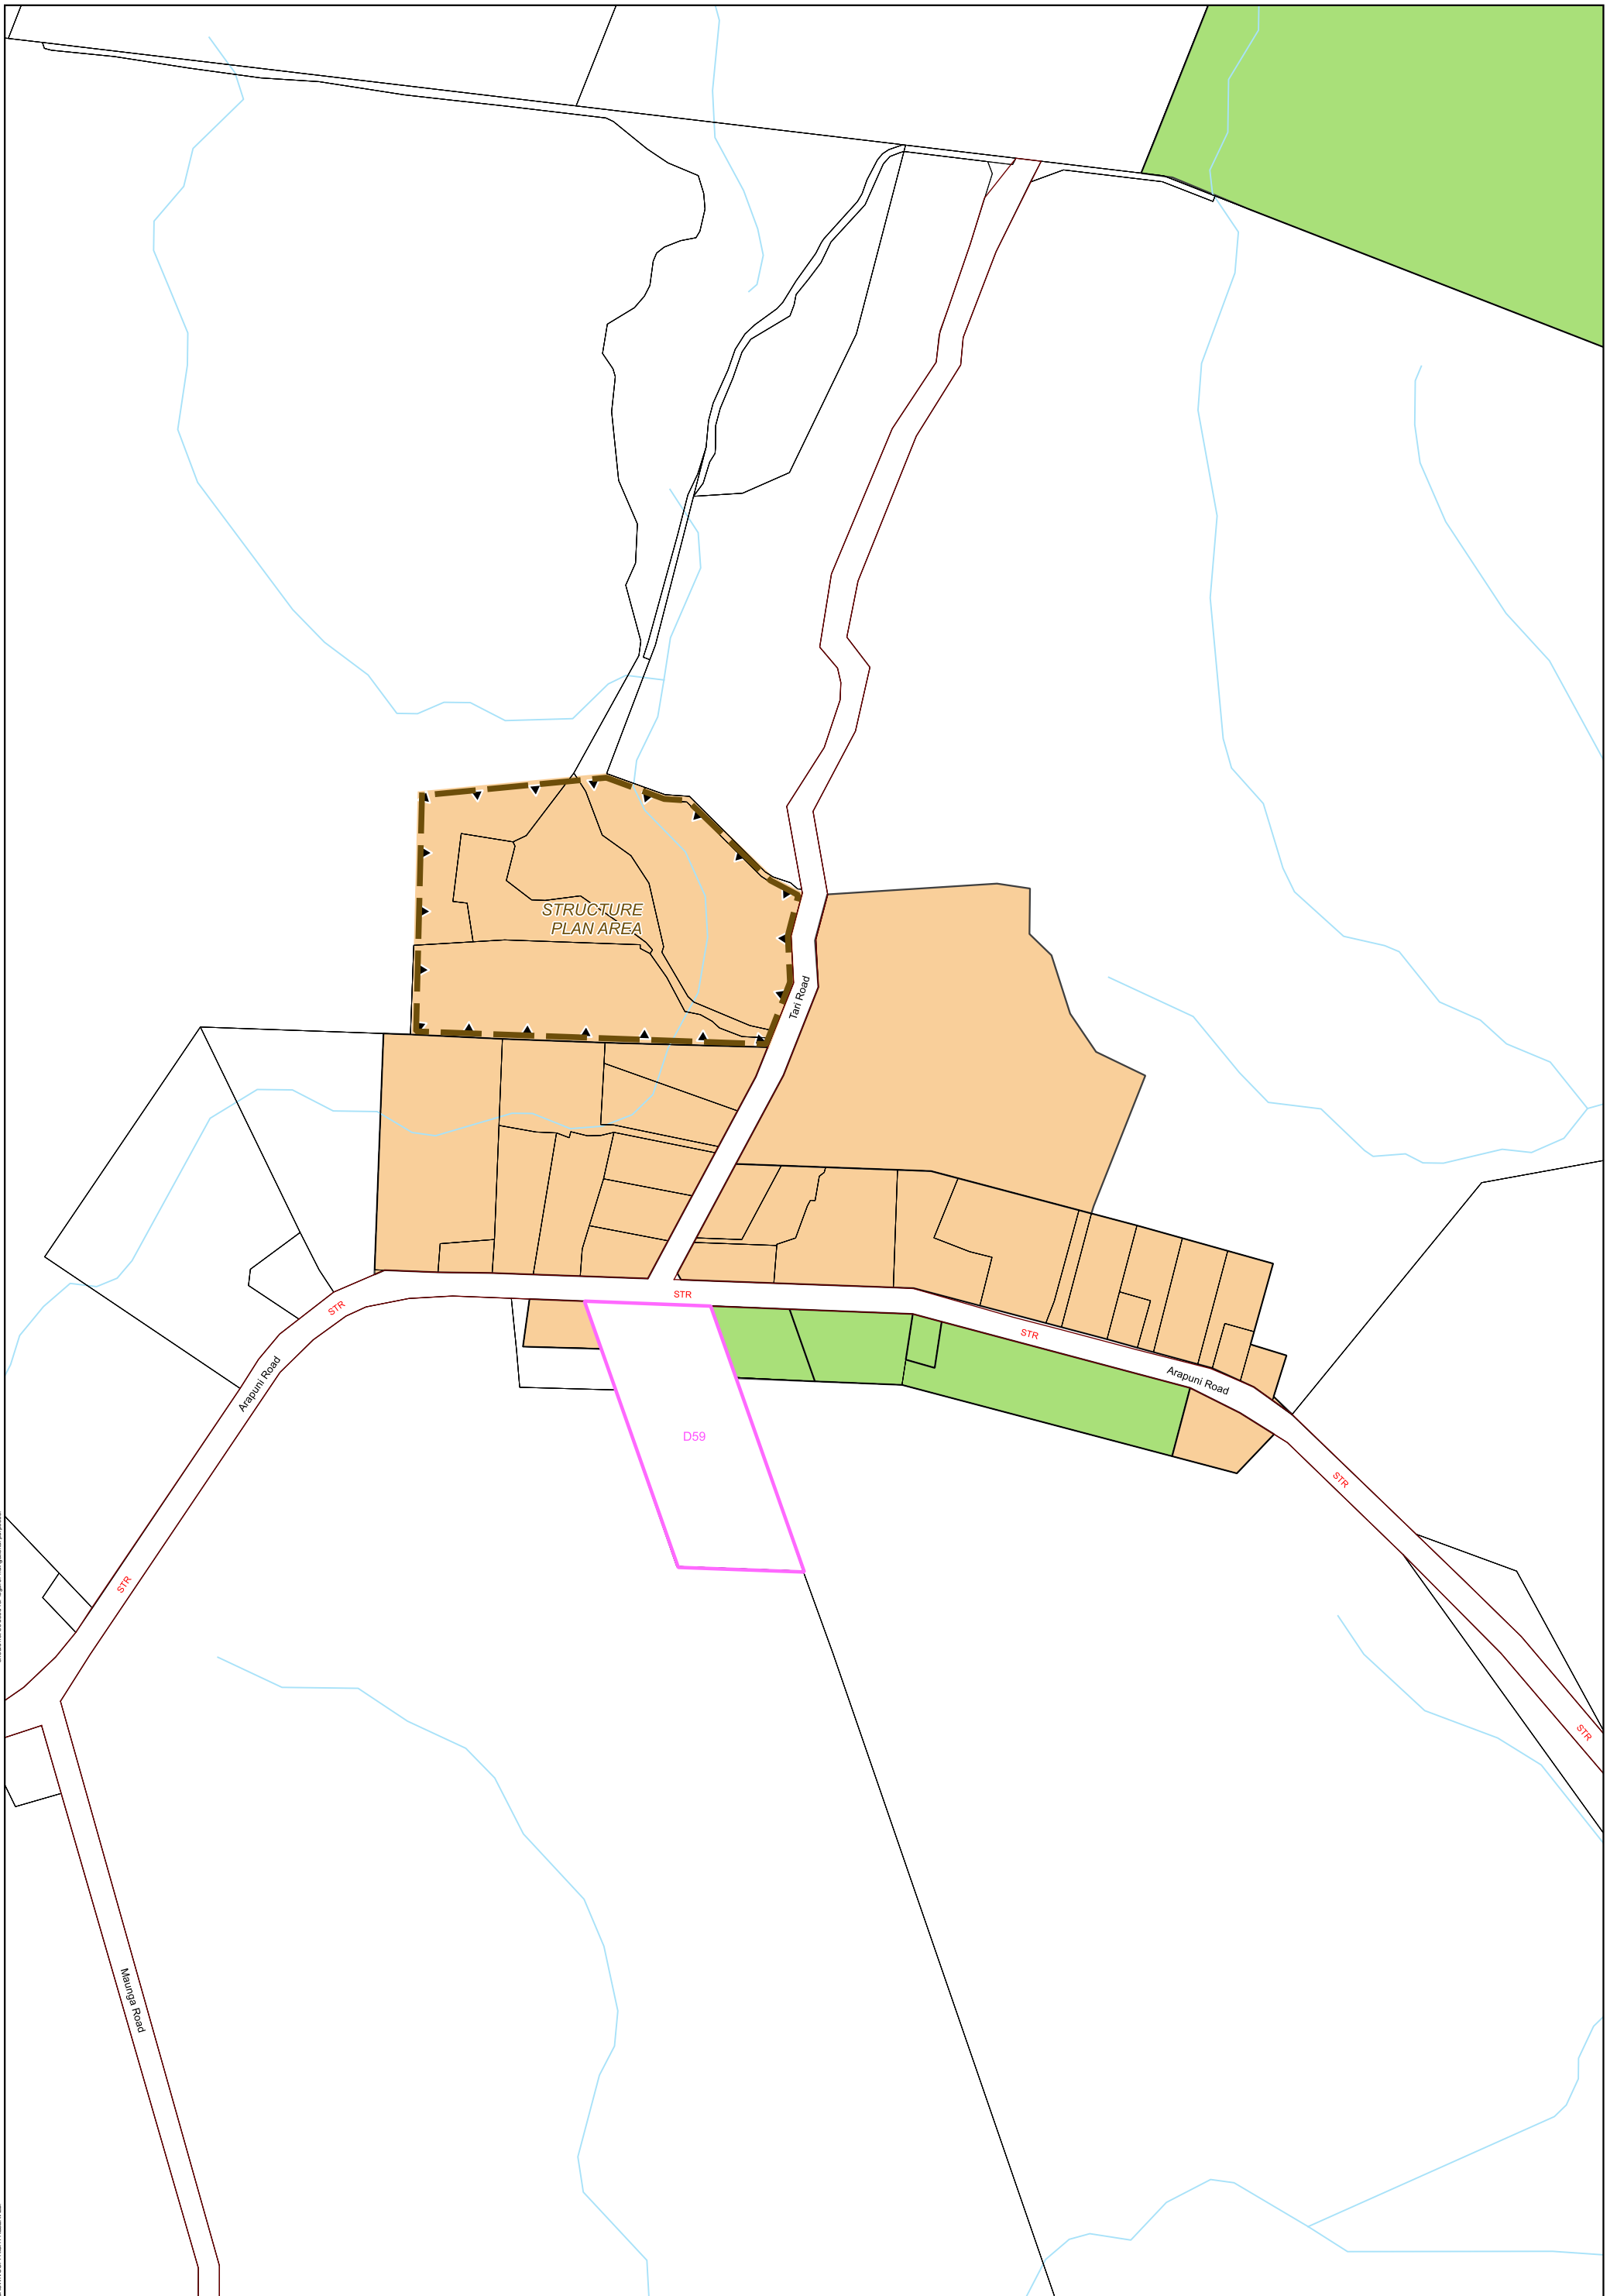

45 Zones

Pukeatua
Waipā District Plan
Page Version - 28 July 2022