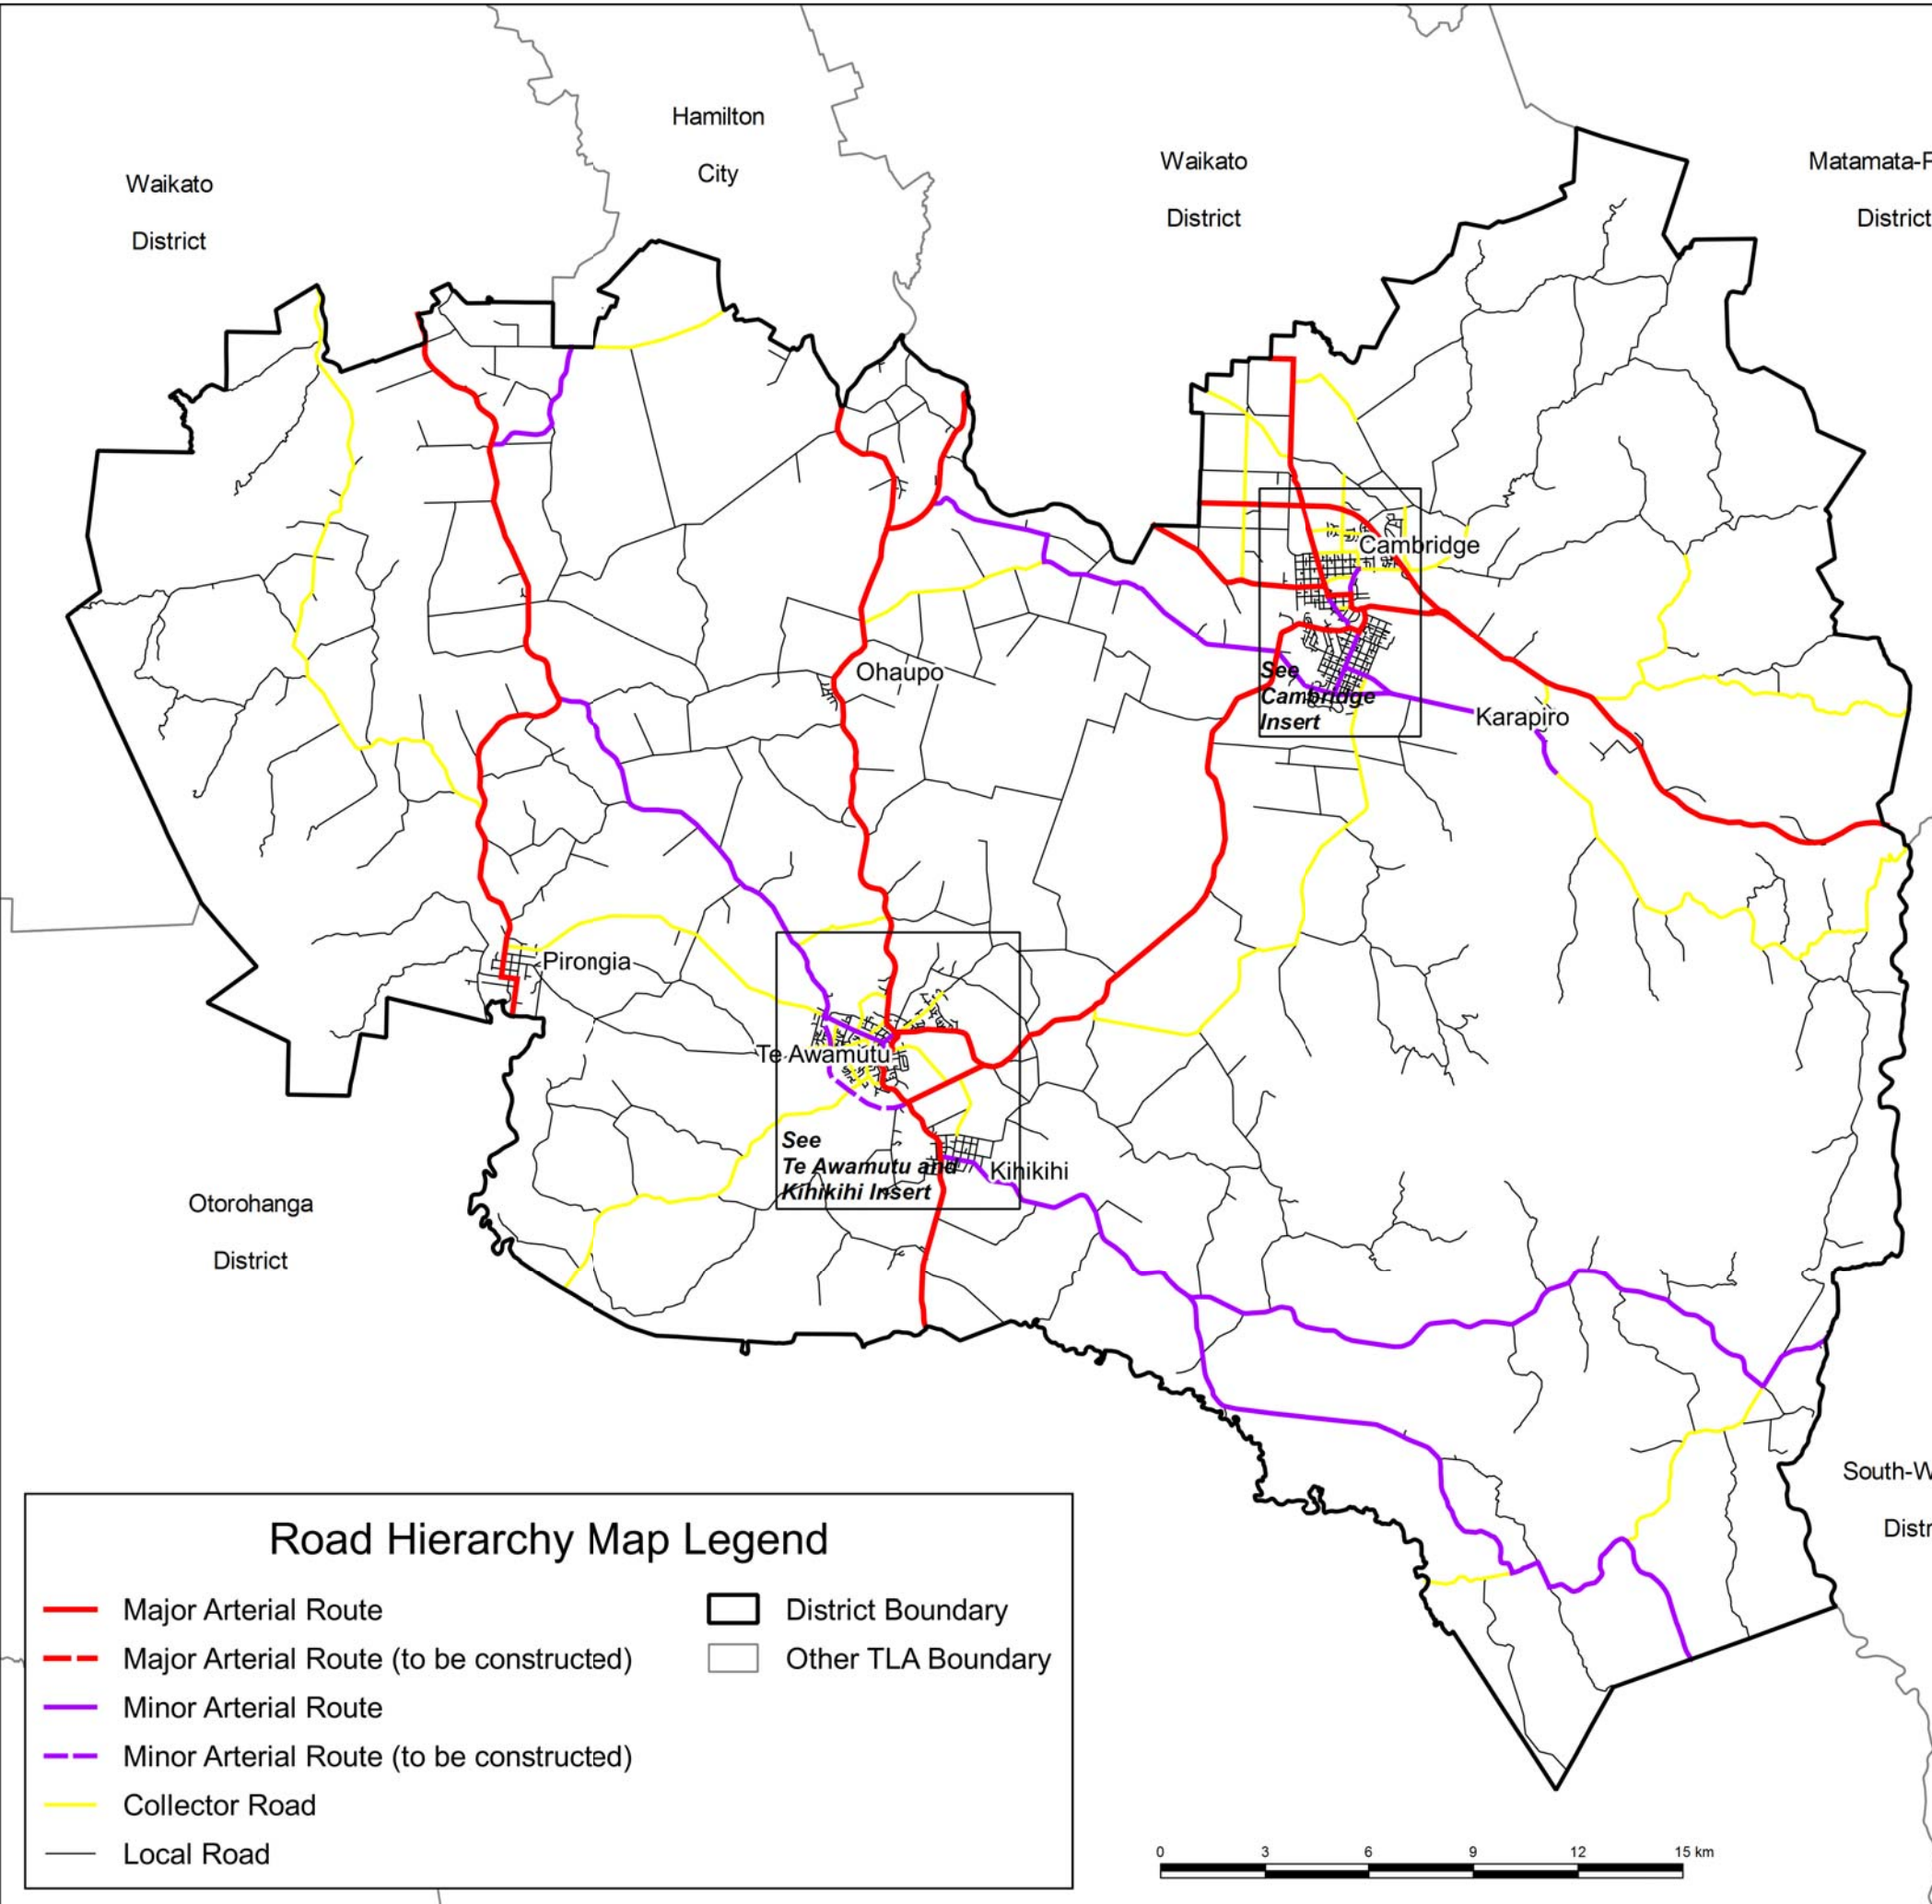

(Rotate right)

Road Hierarchy

**Road Hierarchy Map Legend**

|  |  |  |                    |
|--|--|--|--------------------|
|  | Major Arterial Route                     |  | District Boundary  |
|  | Major Arterial Route (to be constructed) |  | Other TLA Boundary |
|  | Minor Arterial Route                     |  |                    |
|  | Minor Arterial Route (to be constructed) |  |                    |
|  | Collector Road                           |  |                    |
|  | Local Road                               |  |                    |