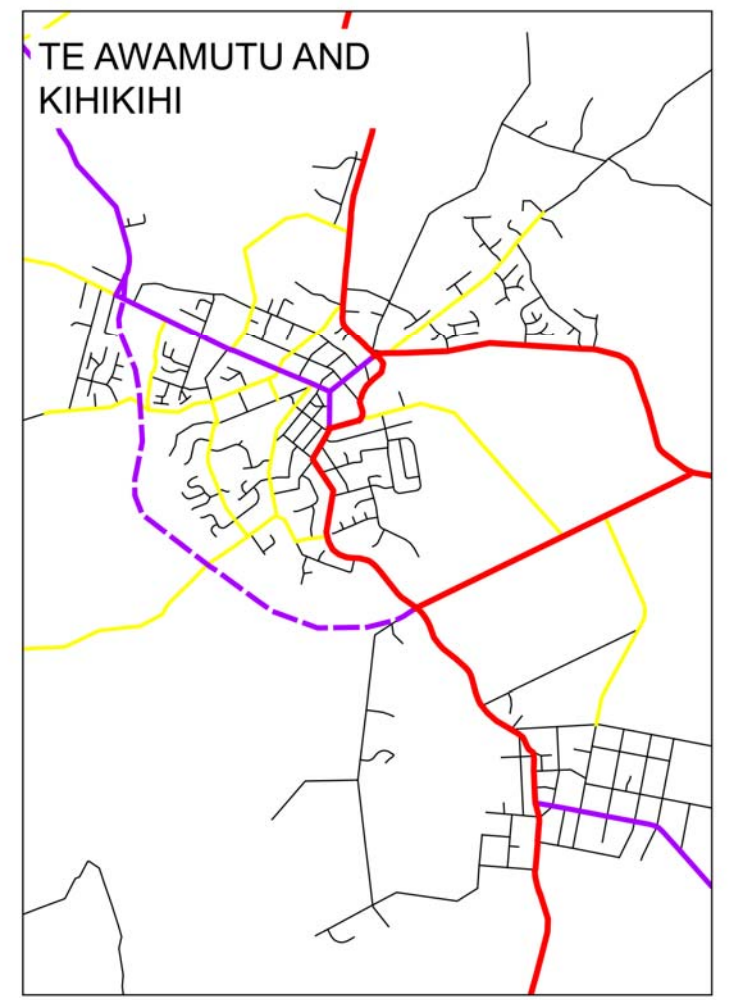

(Rotate right)

Road Hierarchy

**Road Hierarchy Map Legend**

|  |  |  |                    |
|--|--|--|--------------------|
|  | Major Arterial Route                     |  | District Boundary  |
|  | Major Arterial Route (to be constructed) |  | Other TLA Boundary |
|  | Minor Arterial Route                     |  |                    |
|  | Minor Arterial Route (to be constructed) |  |                    |
|  | Collector Road                           |  |                    |
|  | Local Road                               |  |                    |