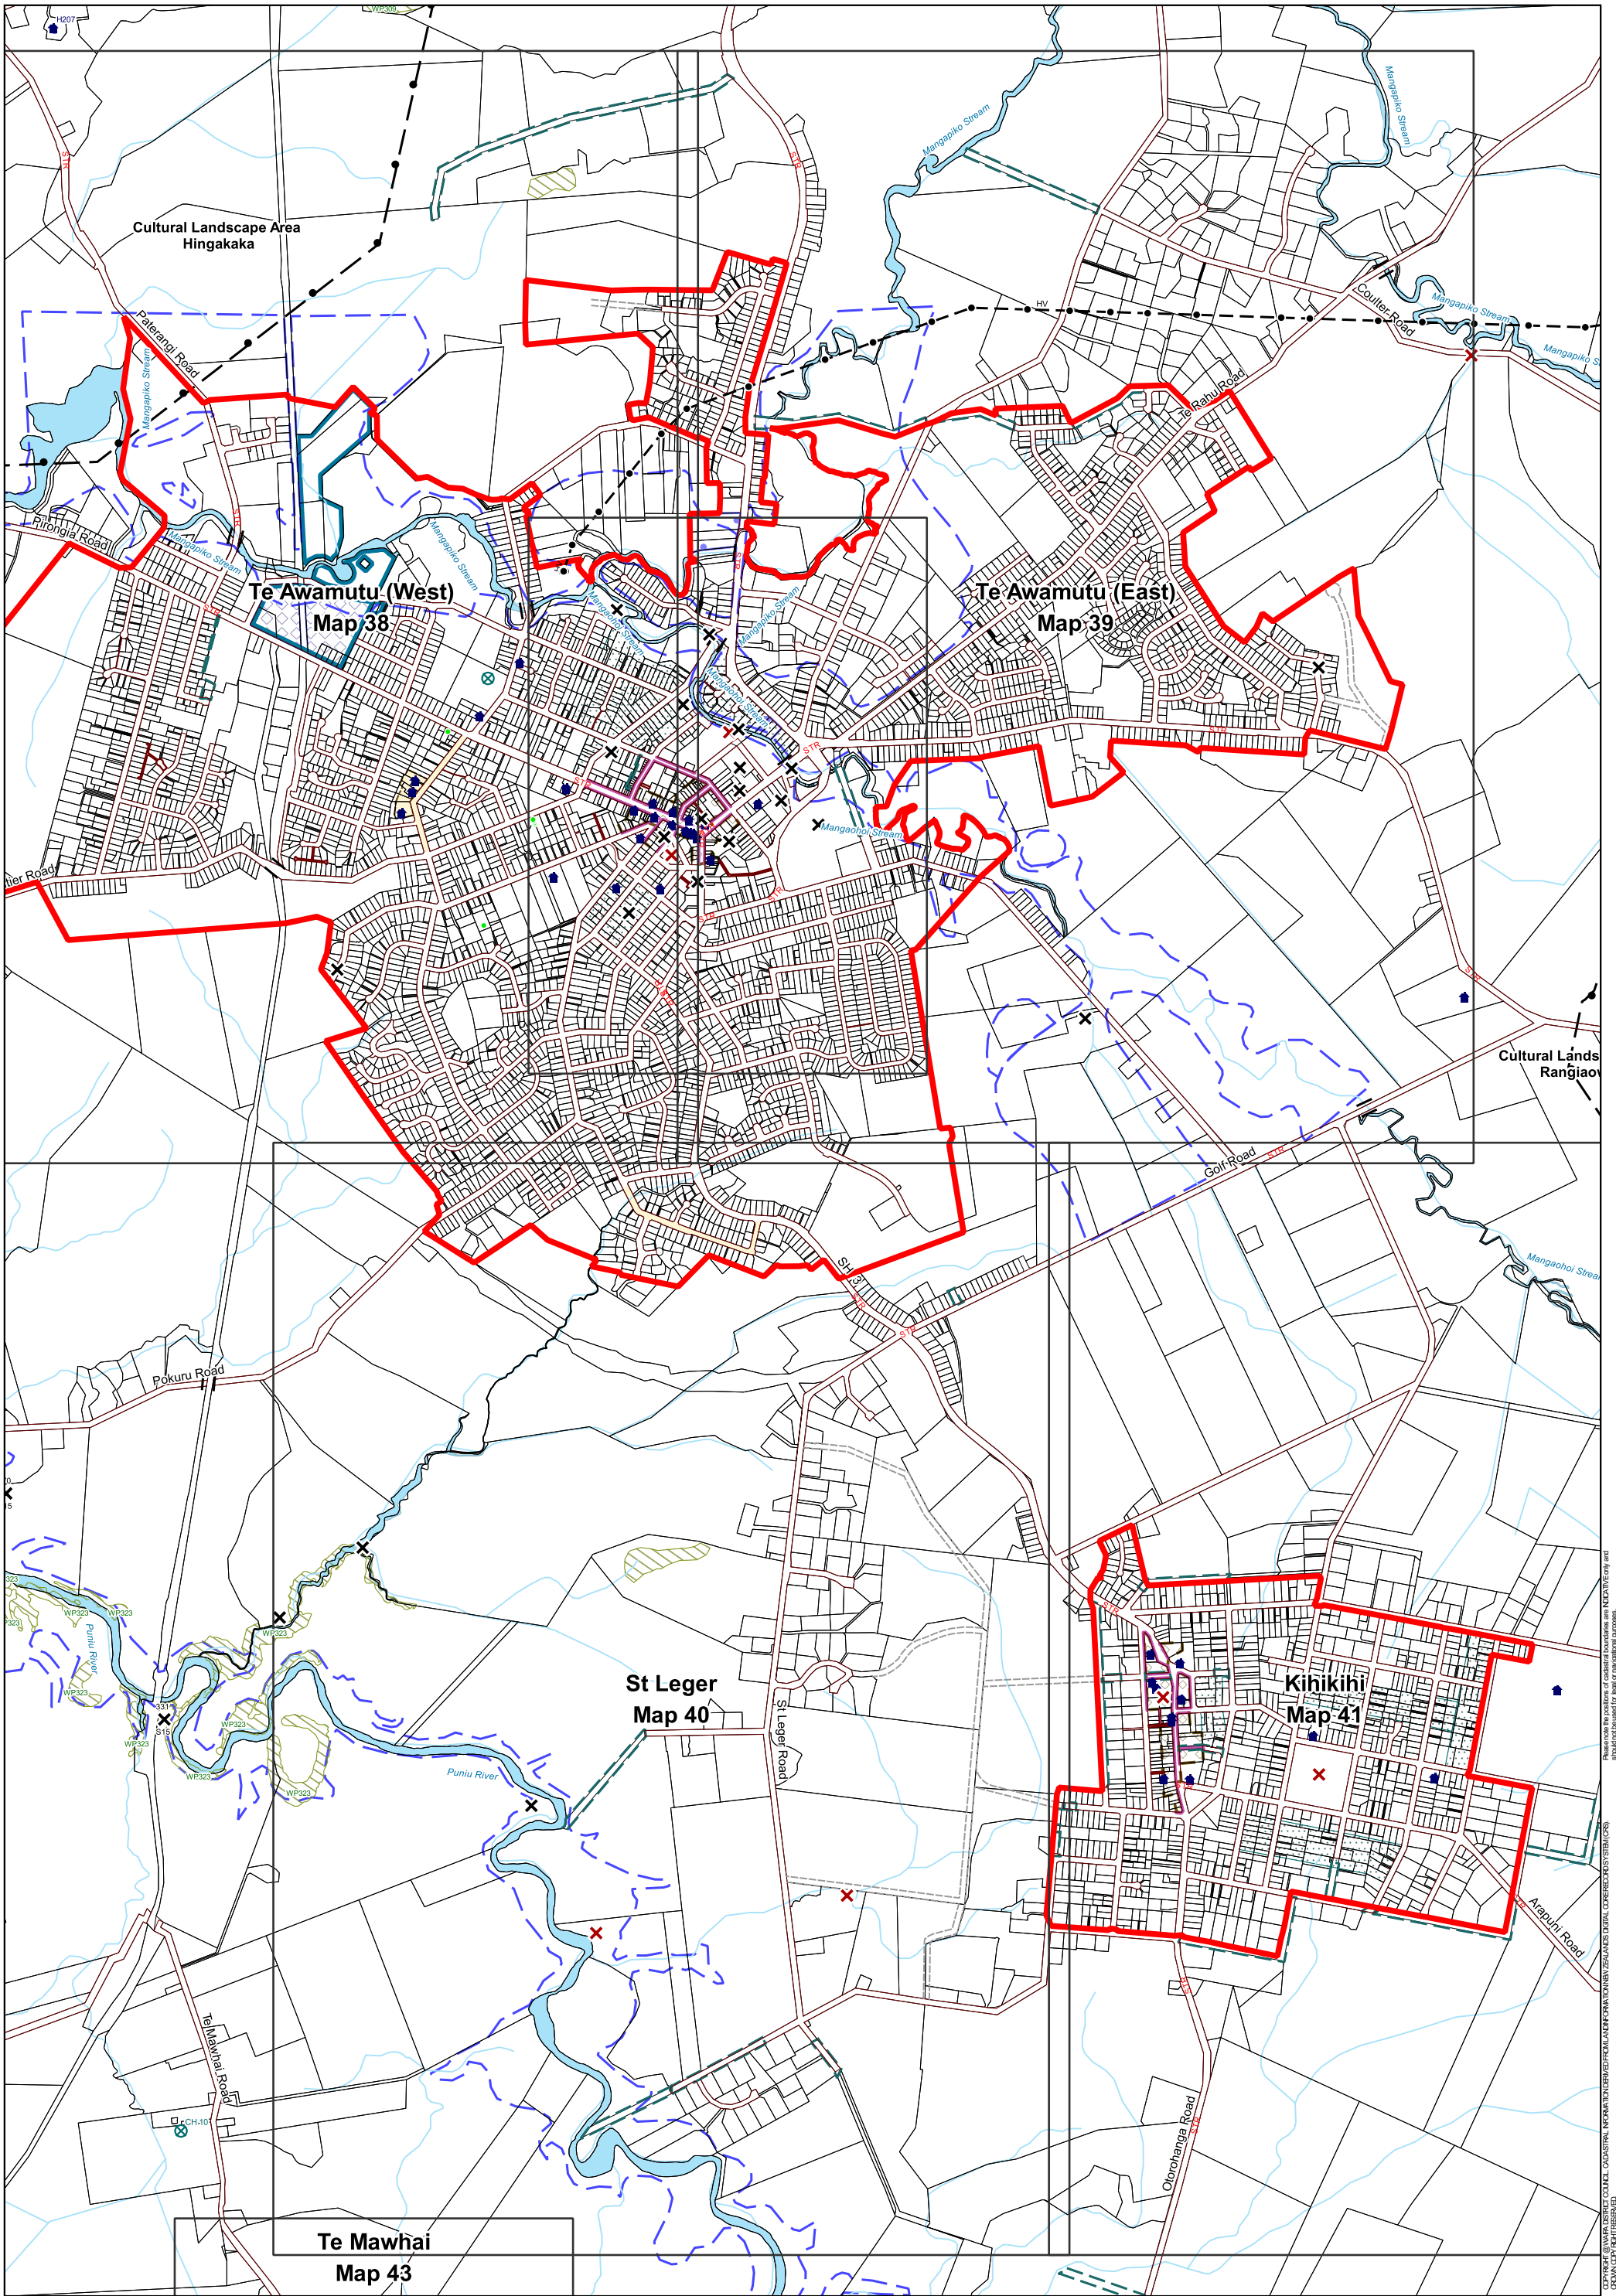

Copyright © Waipā District Council. All rights reserved. Information derived from LAND INFORMATION NEW ZEALANDS DIGITAL CORE RECORDS SYSTEM (CORS) and other sources.

37 Zones

Te Awamutu/Kihikihi Overview

Waipā District Plan
Page Version - 27 January 2017

Scale: 1 : 20,000 at A3

This map is a copy of the Waikato District Council's Policy Areas 37 map. It is not a legal document. It is intended for general information purposes only. It is not intended to be used for legal or regulatory purposes.