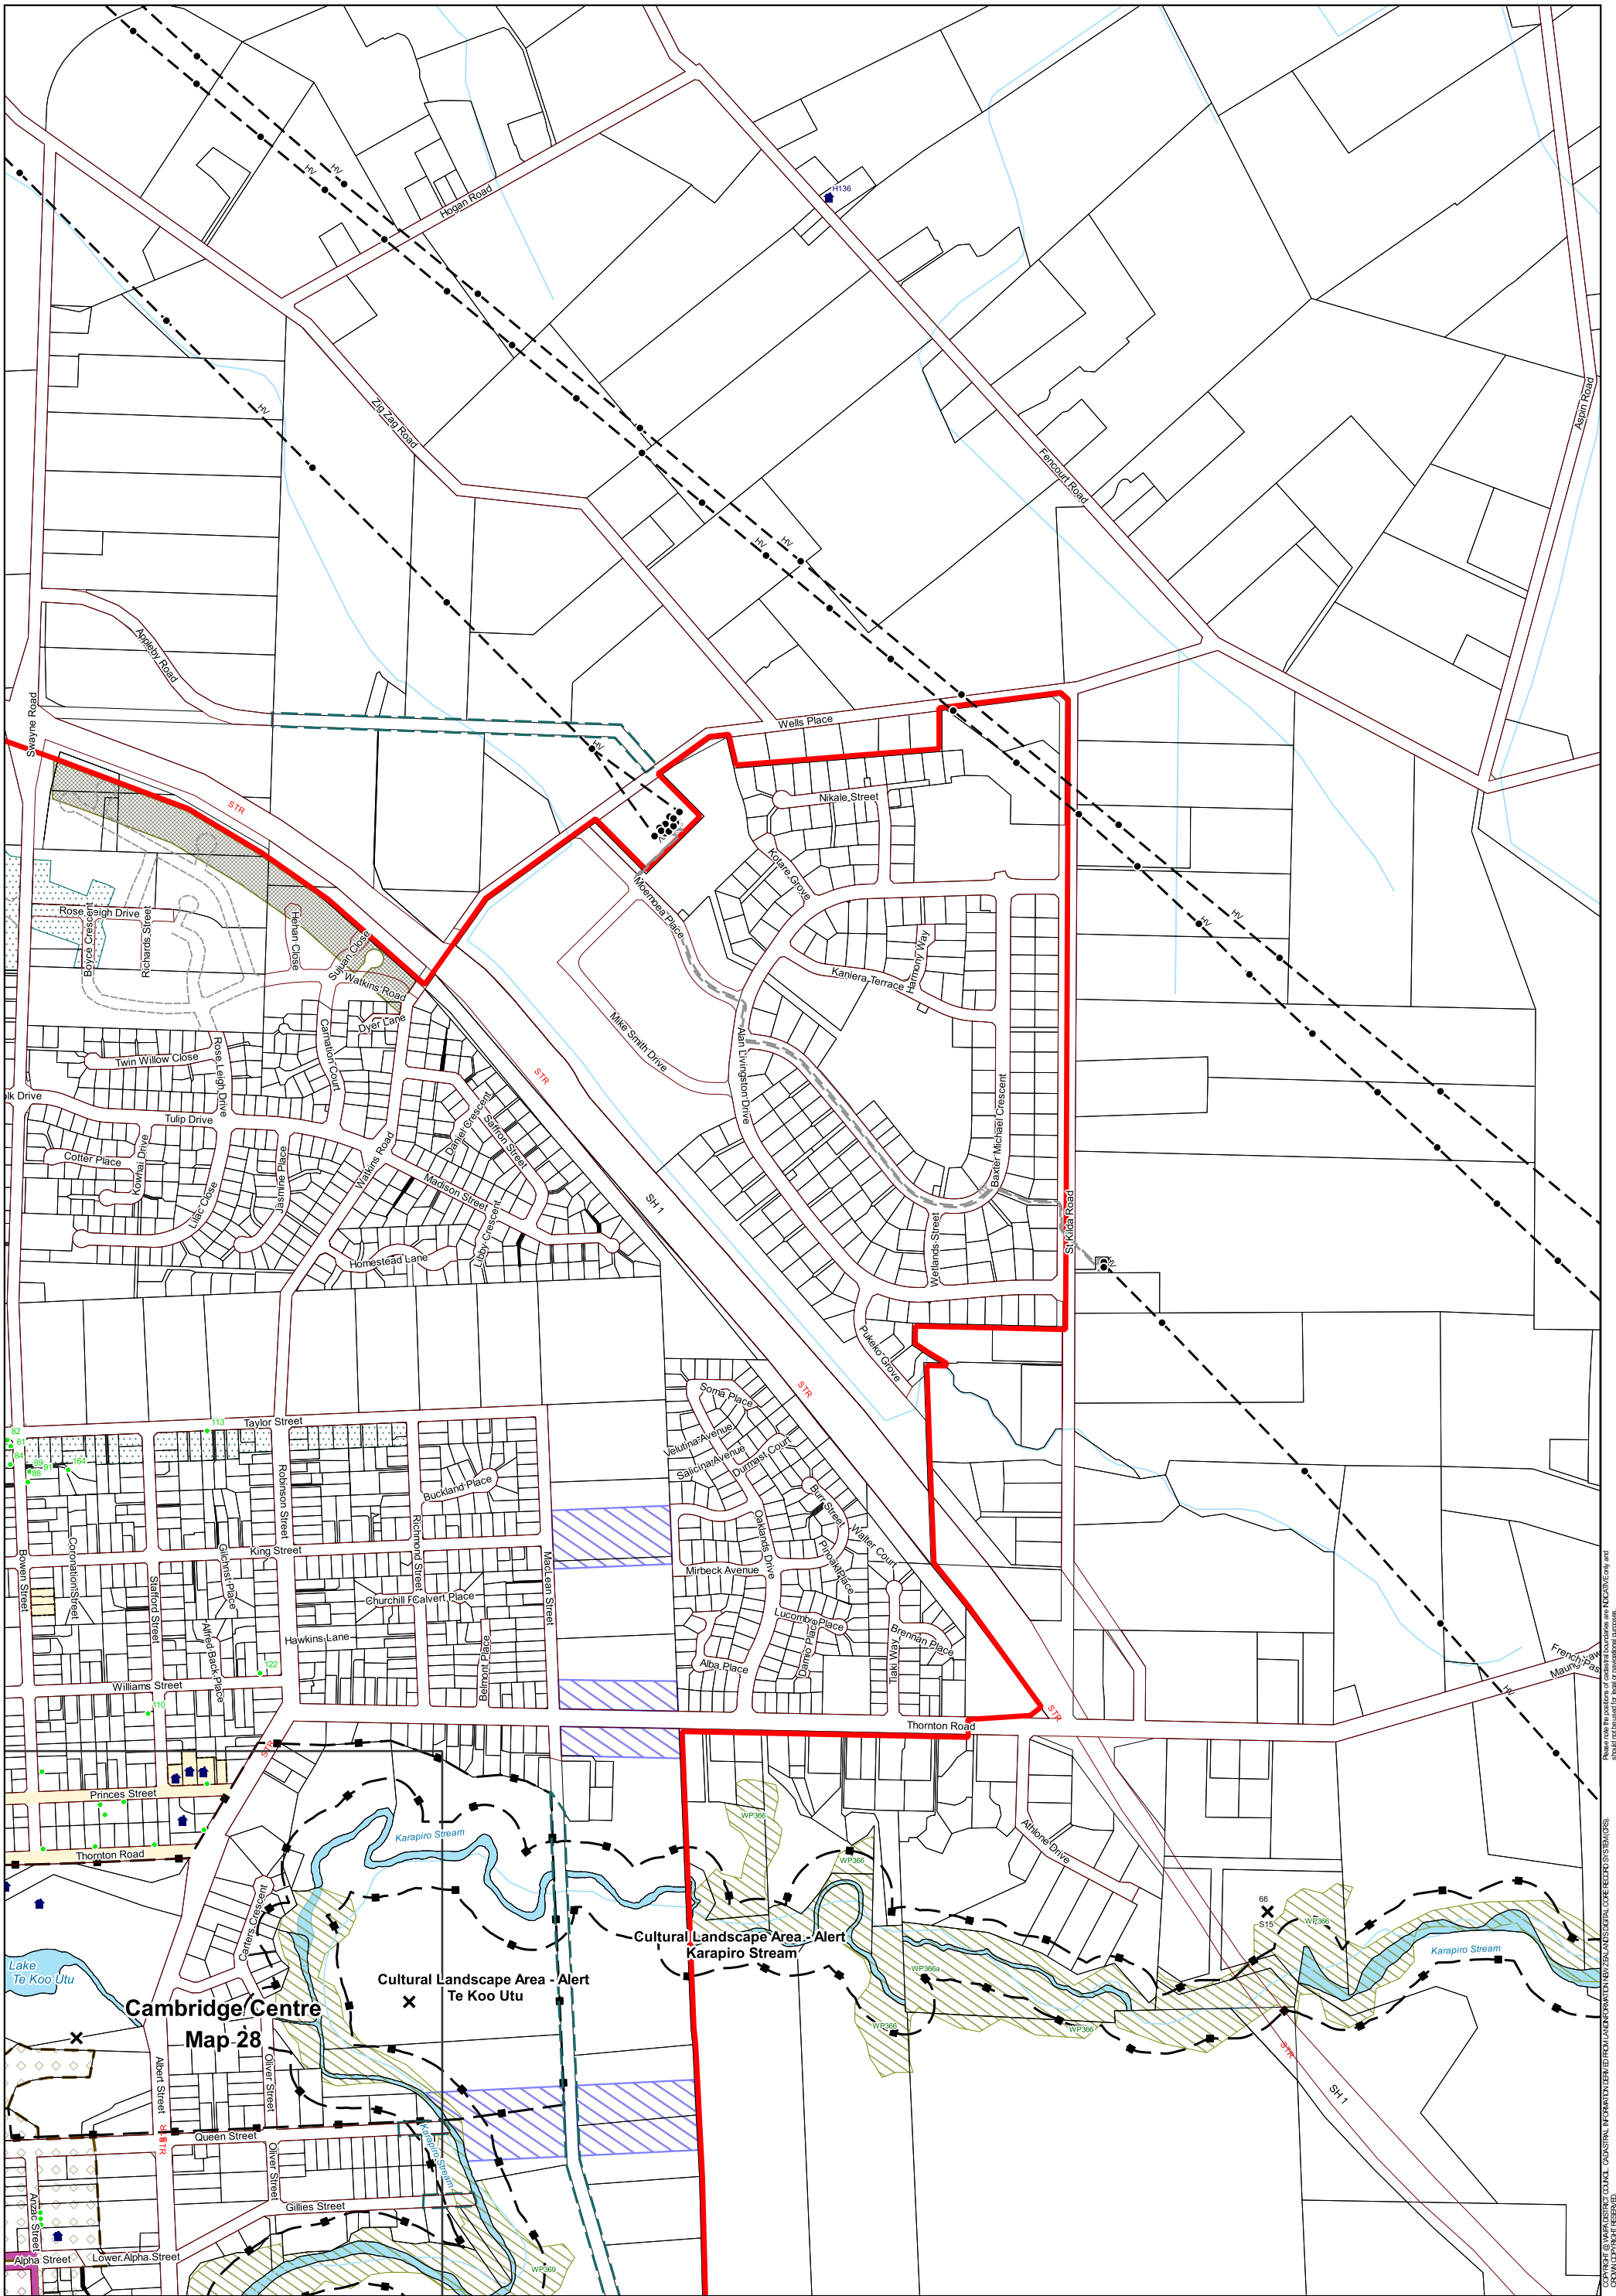

Please note the positions of cadastral boundaries are INDICATIVE only and should not be used for legal purposes. Information derived from LAND INFORMATION NEW ZEALAND'S DIGITAL CORE RECORD SYSTEM (CRS).  
 Copyright © Waipā District Council. All rights reserved.

Please note the location of the map is shown in the NCEM (New Zealand) map. The map is not intended for legal or navigational purposes.