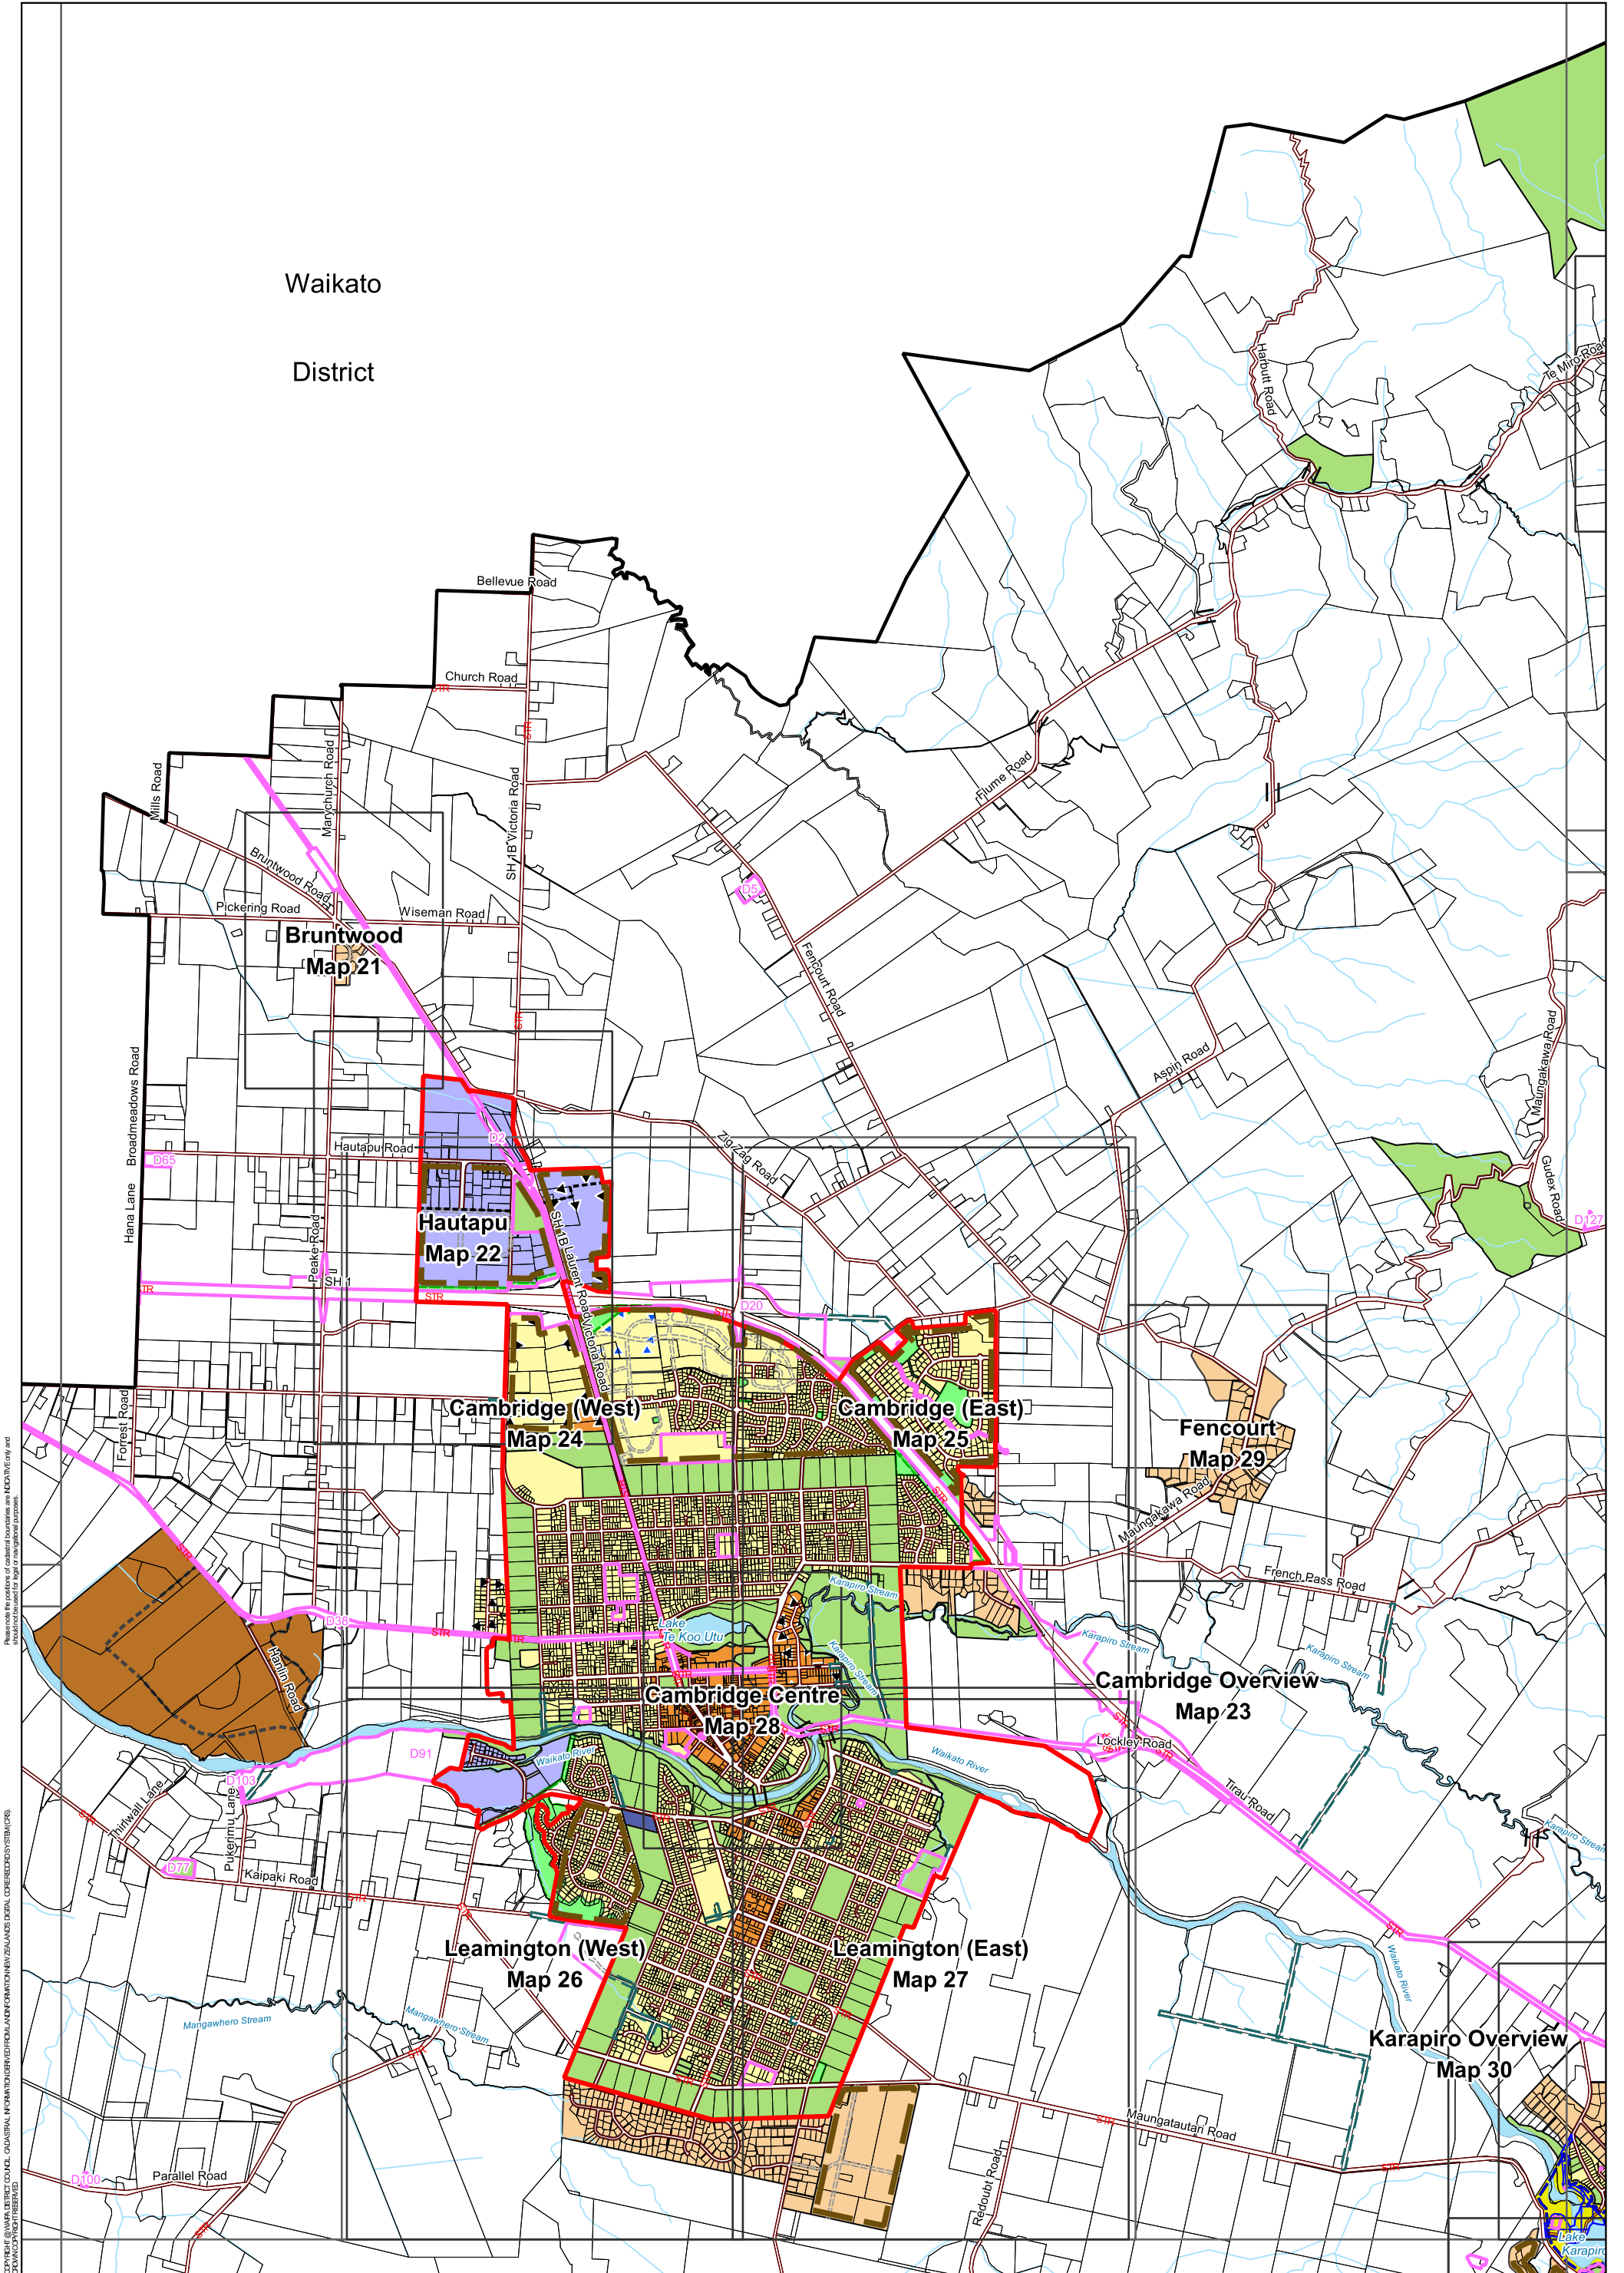

Waikato

District

4 Zones

Cambridge Overview

Waipa District Plan

Page Version - 19 December 2017

Scale: 1 : 40,000 at A3