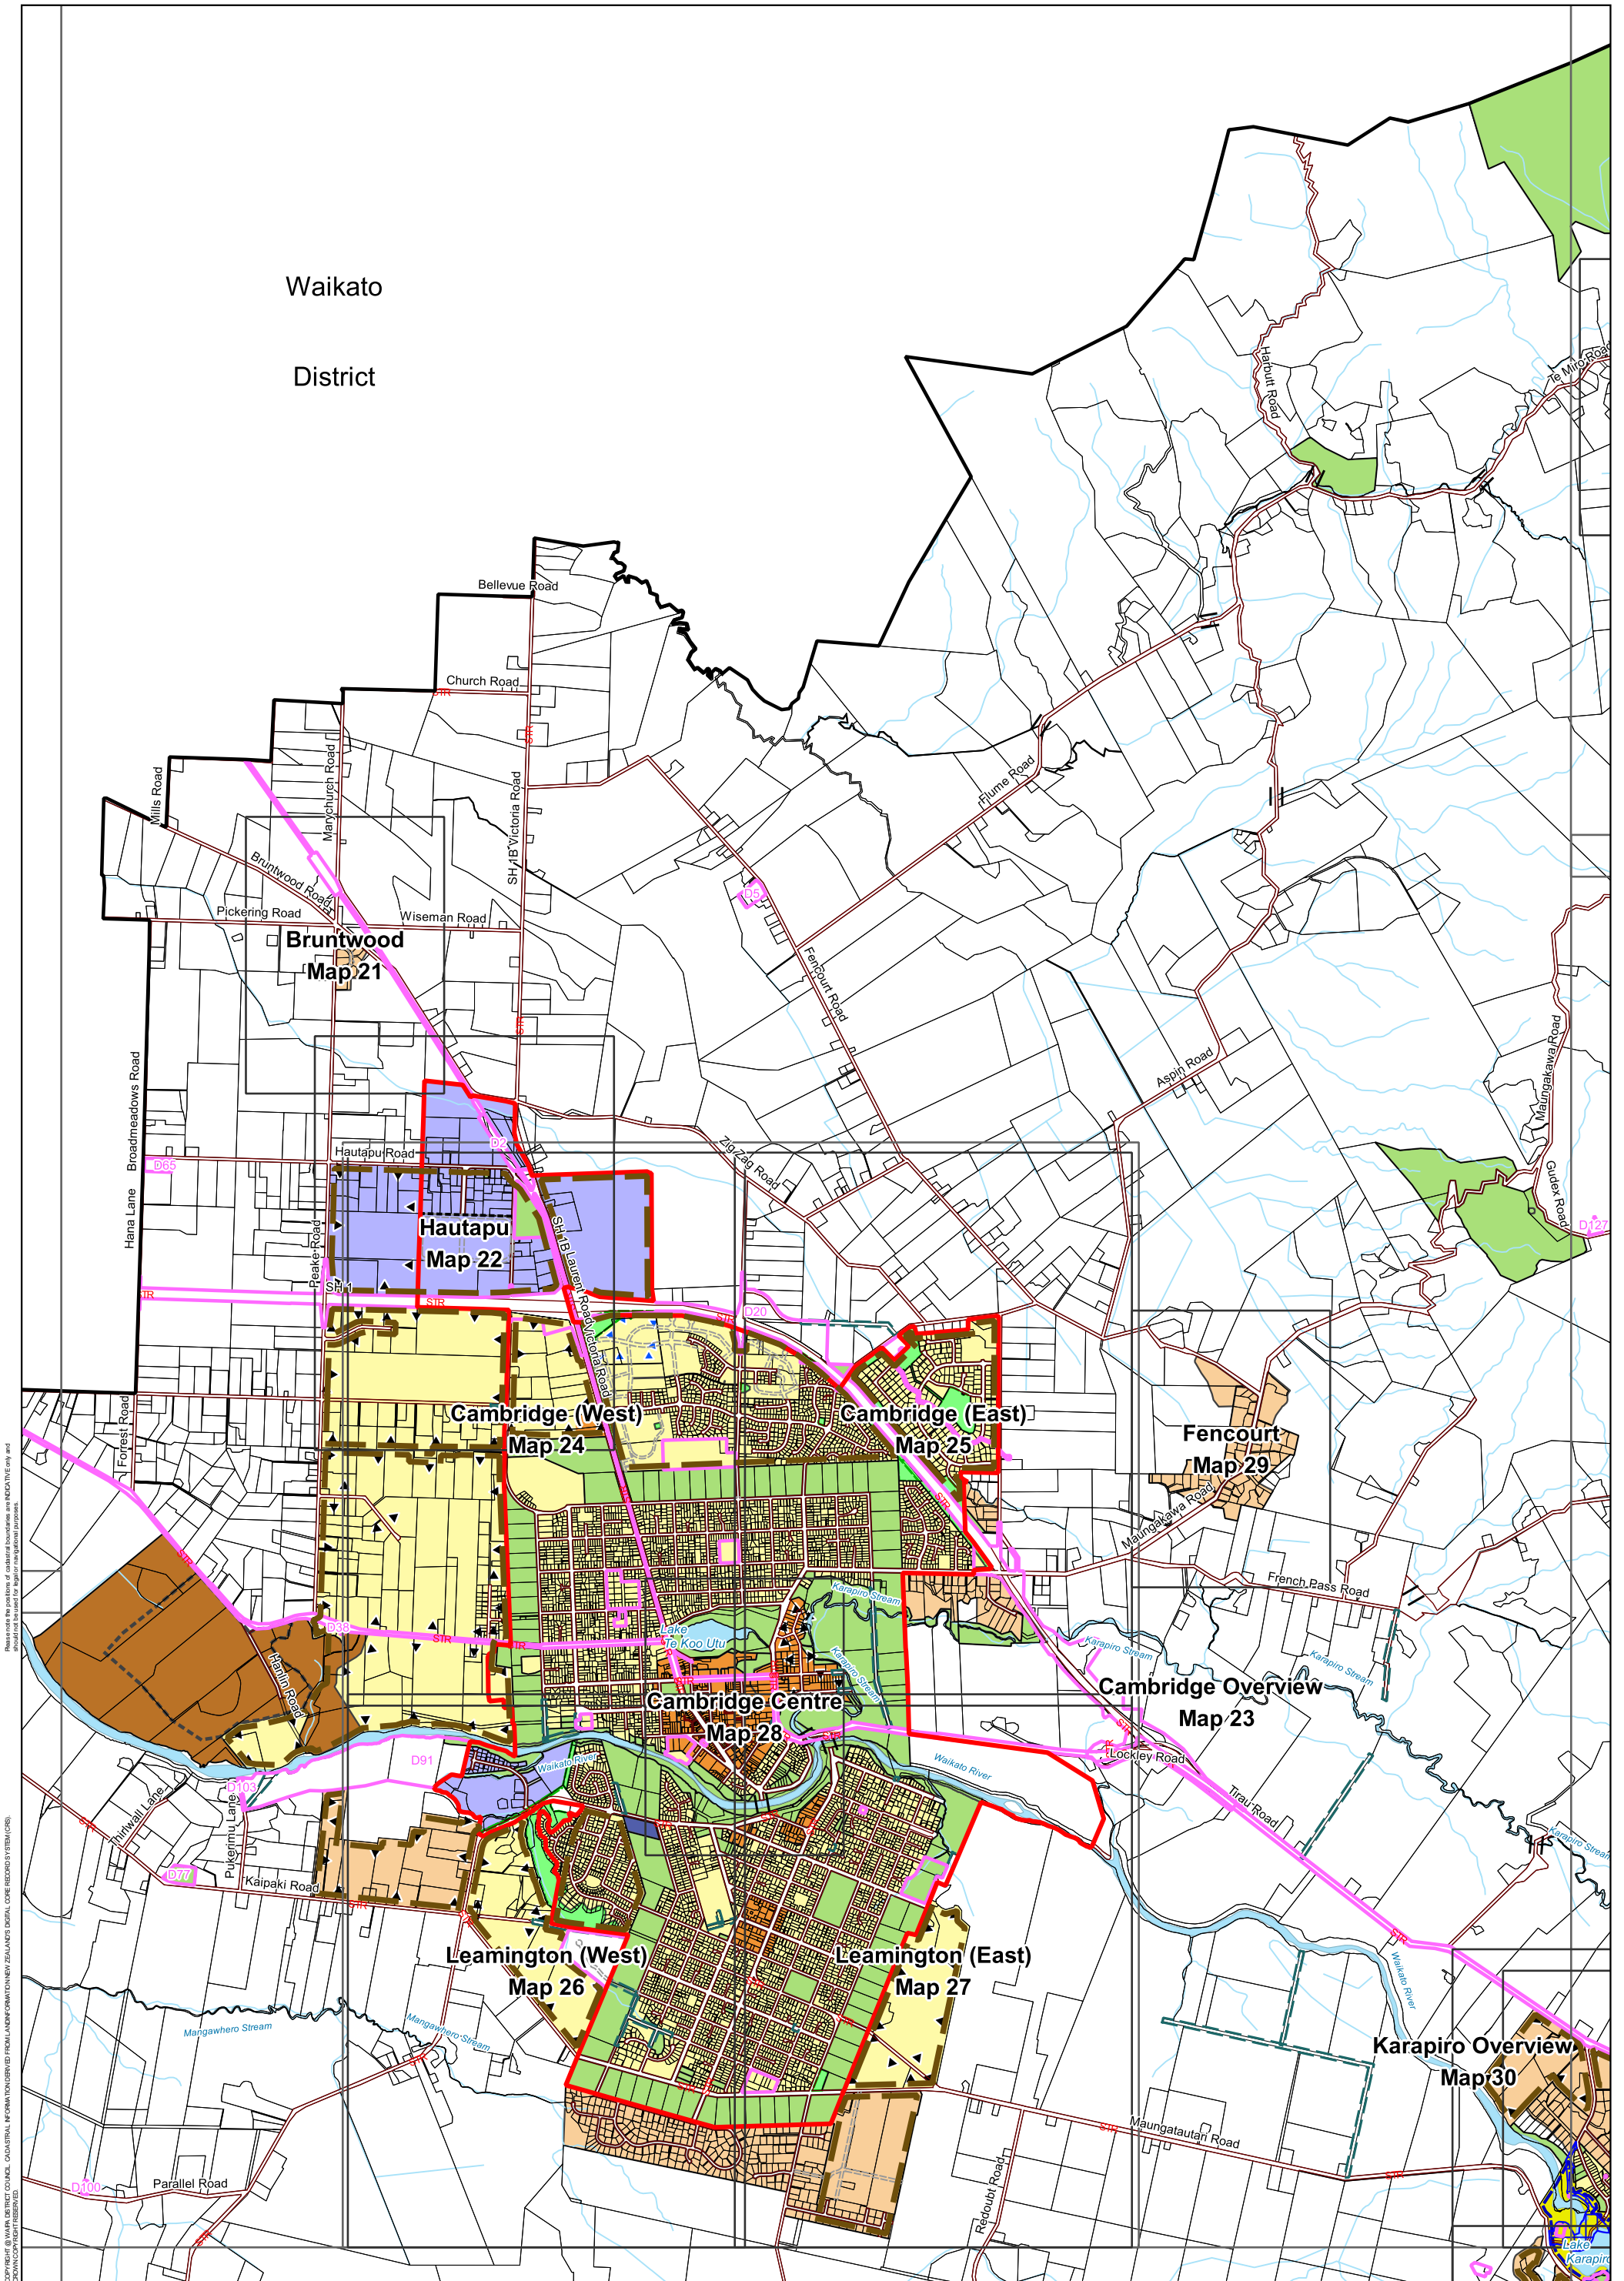

Waikato
District

4 Zones

Cambridge Overview

Waipa District Plan
Page Version - 14 March 2019

Scale: 1 : 40,000 at A3