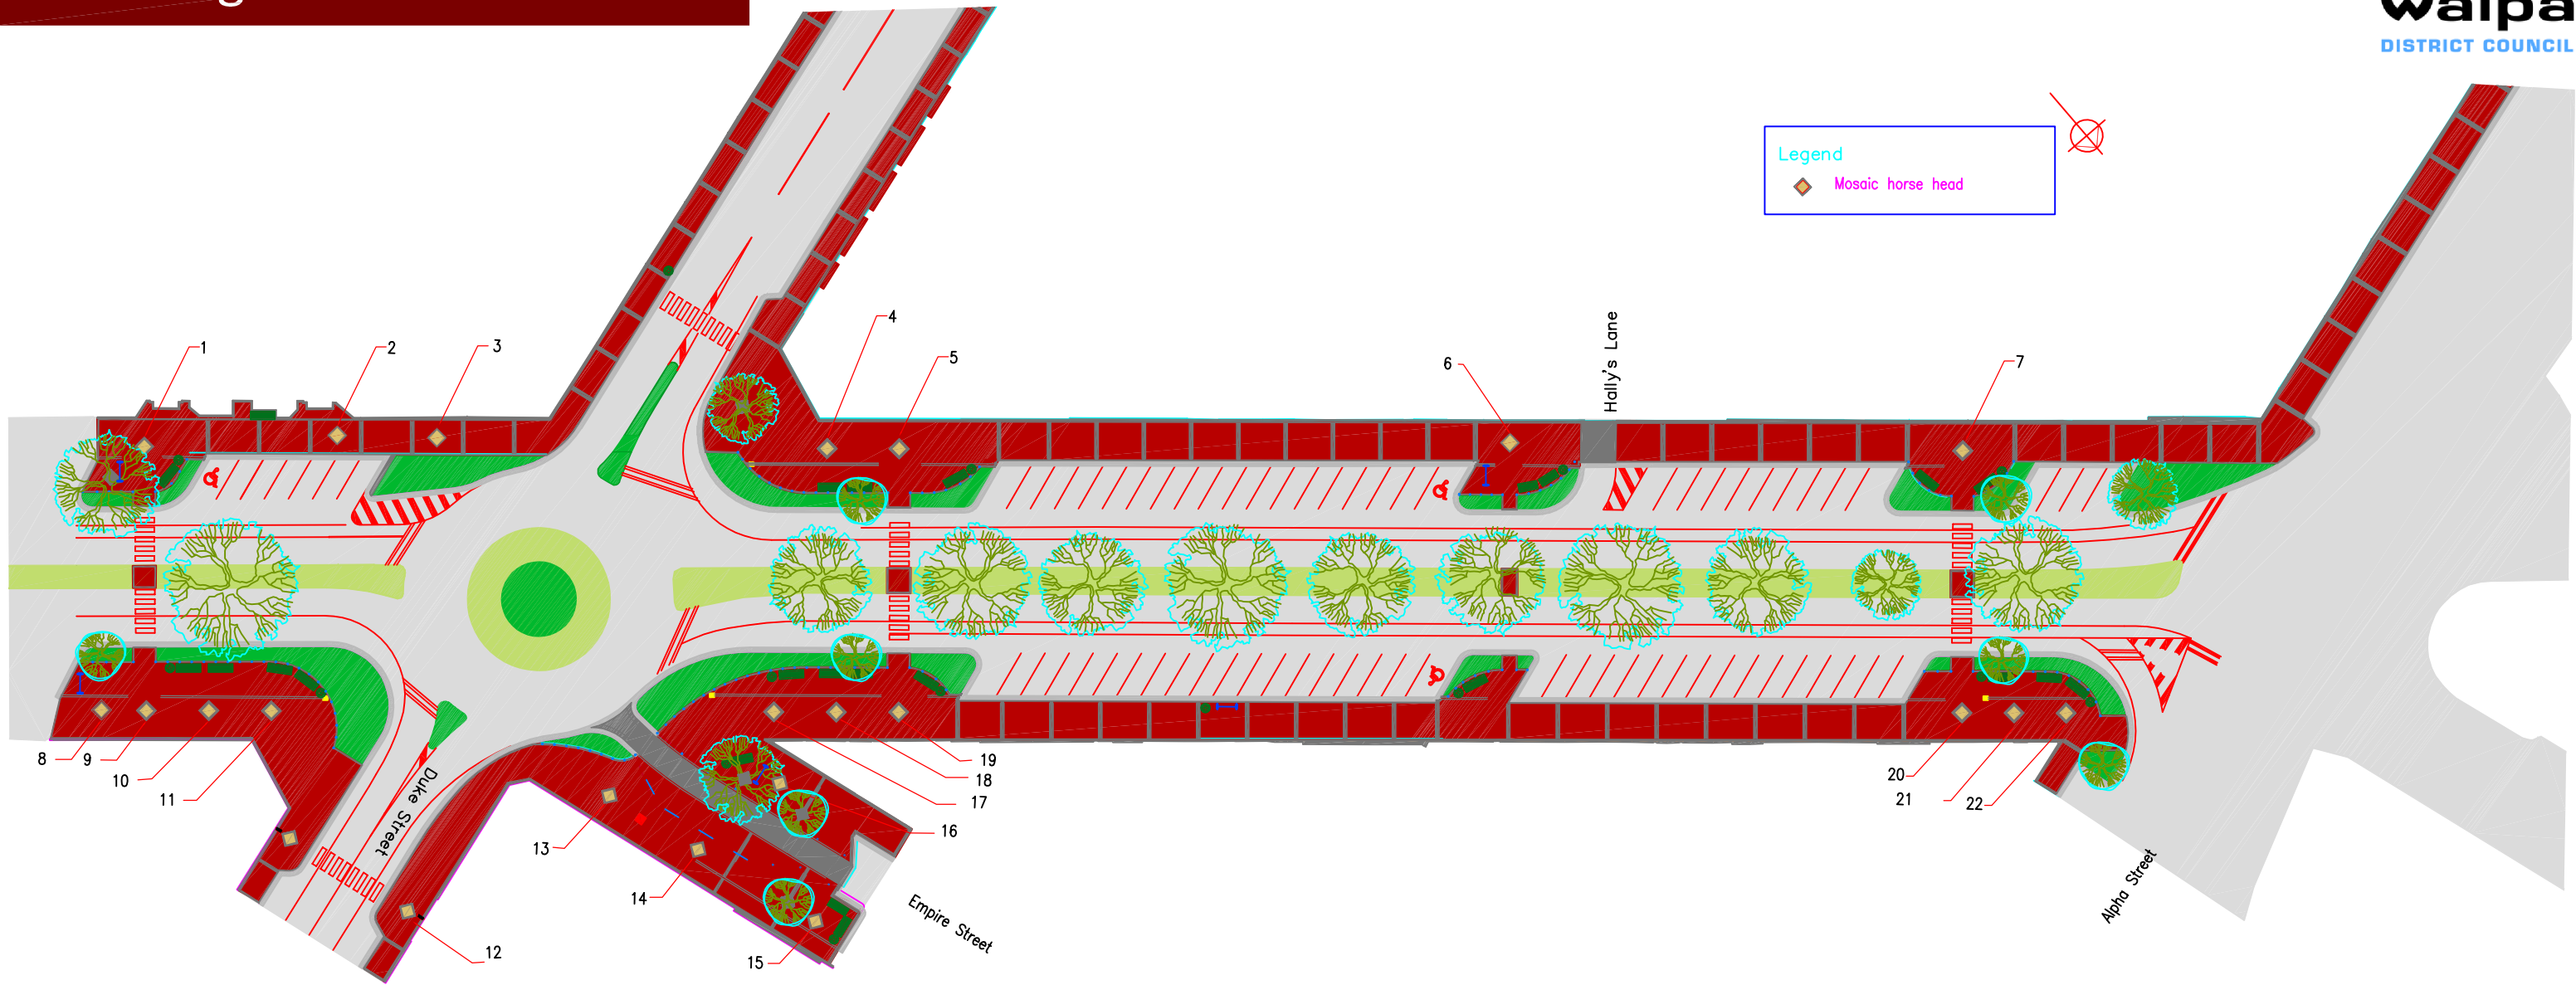

Cambridge Horse Mosaics

1	2	3	4	5	6	7	8	9	10	11
Empire Rose	Seachange	Ethereal	Huntermville	Sydney James	Eight Carat	Charisma	So You Think	Balmerino	Tulloch	Main Brace
Outstanding Racehorse	Outstanding Racehorse	Outstanding Racehorse	Outstanding Steeplechaser	Outstanding Steeplechaser	Champion Brood Mare	Double Olympic Champion Los Angeles 1984 Seoul 1988	Champion Racehorse	Champion Racehorse	Champion Racehorse	Champion Racehorse
Bred & raced by Whakanui Stud Ltd	Bred & raced by the Oaks Stud	Bred & raced by P.J. & P.Vela	Owned by D.H MacKenzie. Trained by R. Cropp	Owned & trained by Mrs A & Mr K.S Browne	Cambridge Stud	Legendary Mount of Mark Todd	Bred by MJ Moran & Piper Farm Ltd	Bred by Mr R.K Stuart	Bred by D.H Blackie & L.S Otway	Bred & raced by Dr T.C Fraser & J.R.H Nolan

12	13	14	15	16	17	18	19	20	21	22
Volksraad	Sunline	Octagonal	Might and Power	Vice Regal	Zabeel	Foxbridge	Sir Tristram	Young Quinn	Jenner	Just An Excuse
Champion Sire	Champion Racehorse	Champion Racehorse	Champion Racehorse	Outstanding Racehorse	Champion Sire	Champion Sire	Champion Sire	Champion Standard pacer	Champion Standard Trotter	Champion Standard Pacer
Windsor Park Stud	Bred by Mr S.R Archer and Mr M.J. Martin	Bred by Mrs J.A. & Mr P. Hogan	Bred by Windsor Park Stud	Bred & raced by G.W. Cameron & J.W. Campin. Trained by J.W. Campin	Cambridge Stud	Trelawney Stud	Cambridge Stud	Trained & driven by C.S Hunter	Trained & driven by C.S. Hunter	Breeder & Owner Mrs IK & Mr O Haines Trained by RE Mitchell Driven by TW Mitchell