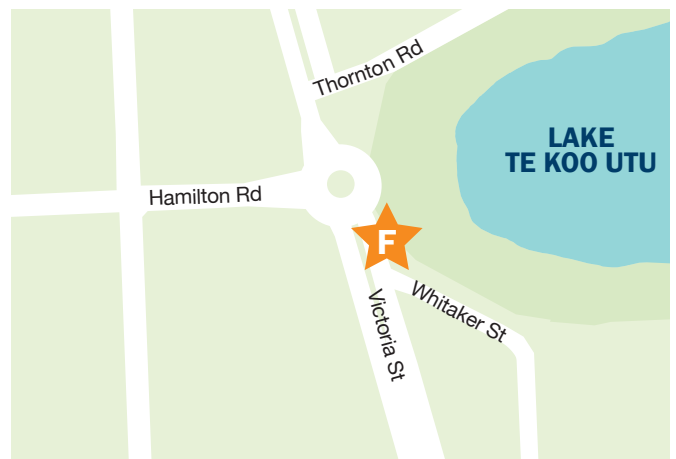

APPROVED EVENT SIGN LOCATIONS IN CAMBRIDGE PUBLIC PLACES

Hamilton Road

A Westbound - about 175m **B** Eastbound - about 90m

Victoria Road - Northbound

C Northbound - about 75m

Pope Terrace

D Eastbound - about 60m **E** Westbound - about 55m

Victoria Street - Southbound

F Southbound - at least 20m from each intersection