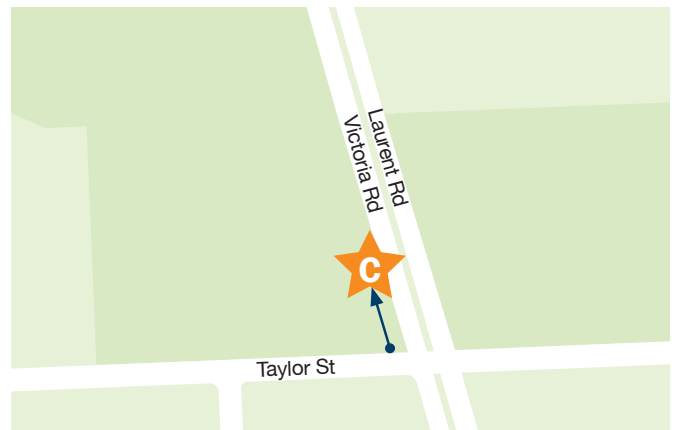

APPROVED EVENT SIGN LOCATIONS IN CAMBRIDGE PUBLIC PLACES

Hamilton Road

A Westbound - about 175m **B** Eastbound - about 90m

Victoria Road - Northbound

C Northbound - about 75m

Pope Terrace

D Eastbound - about 60m **E** Westbound - about 55m

Victoria Street - Southbound

F Southbound - at least 20m from each intersection