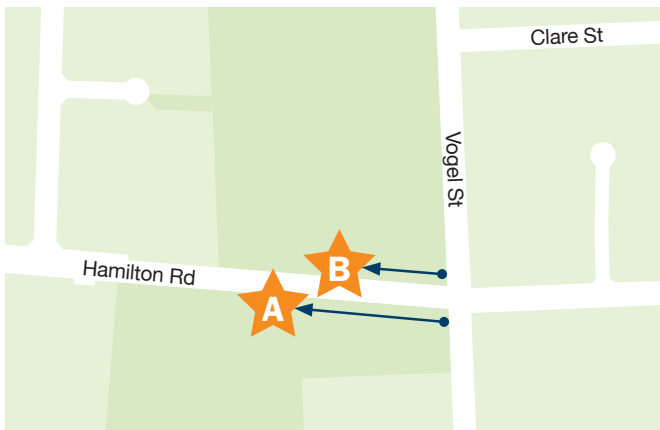

APPROVED EVENT SIGN LOCATIONS IN CAMBRIDGE PUBLIC PLACES

Hamilton Road

A Westbound - about 175m **B** Eastbound - about 90m

Victoria Road - Northbound

C Northbound - about 75m

Pope Terrace

D Eastbound - about 60m **E** Westbound - about 55m

Victoria Street - Southbound

F Southbound - at least 20m from each intersection