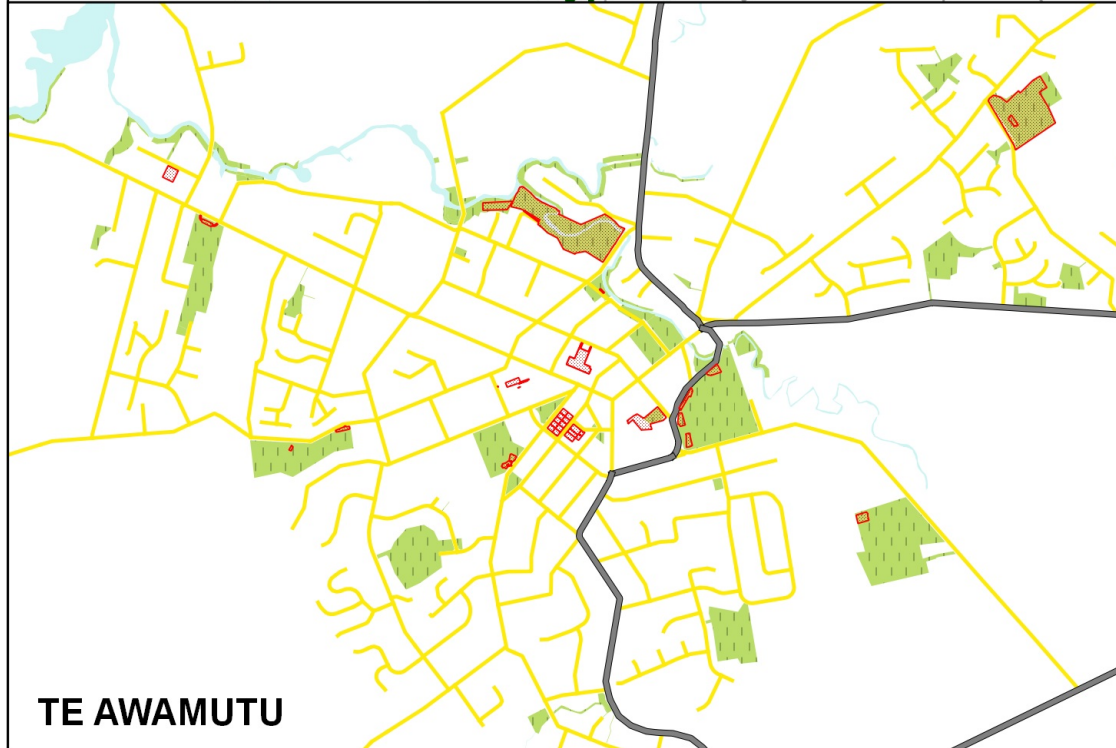

Policy on the Use of Remotely Piloted Aircraft Systems (Drones)

Prohibited areas

Council does not allow the use of drones on or above the following Council properties:

- Council office buildings, libraries, museums, depots, treatment plants, dog pounds and cemeteries and associated entry, exit and car parking areas
- Victoria Square, the Town Hall piazza and Lake Te Koutu Park in Cambridge
- The Memorial Park in Te Awamutu
- Any playground areas in Council reserves, parks or facilities
- Any Council reserve or property areas with horses or stock

- Legend**
- Exclusion Zone
 - Reserves
 - District Boundary
 - Major Arterial Route

TE AWAMUTU