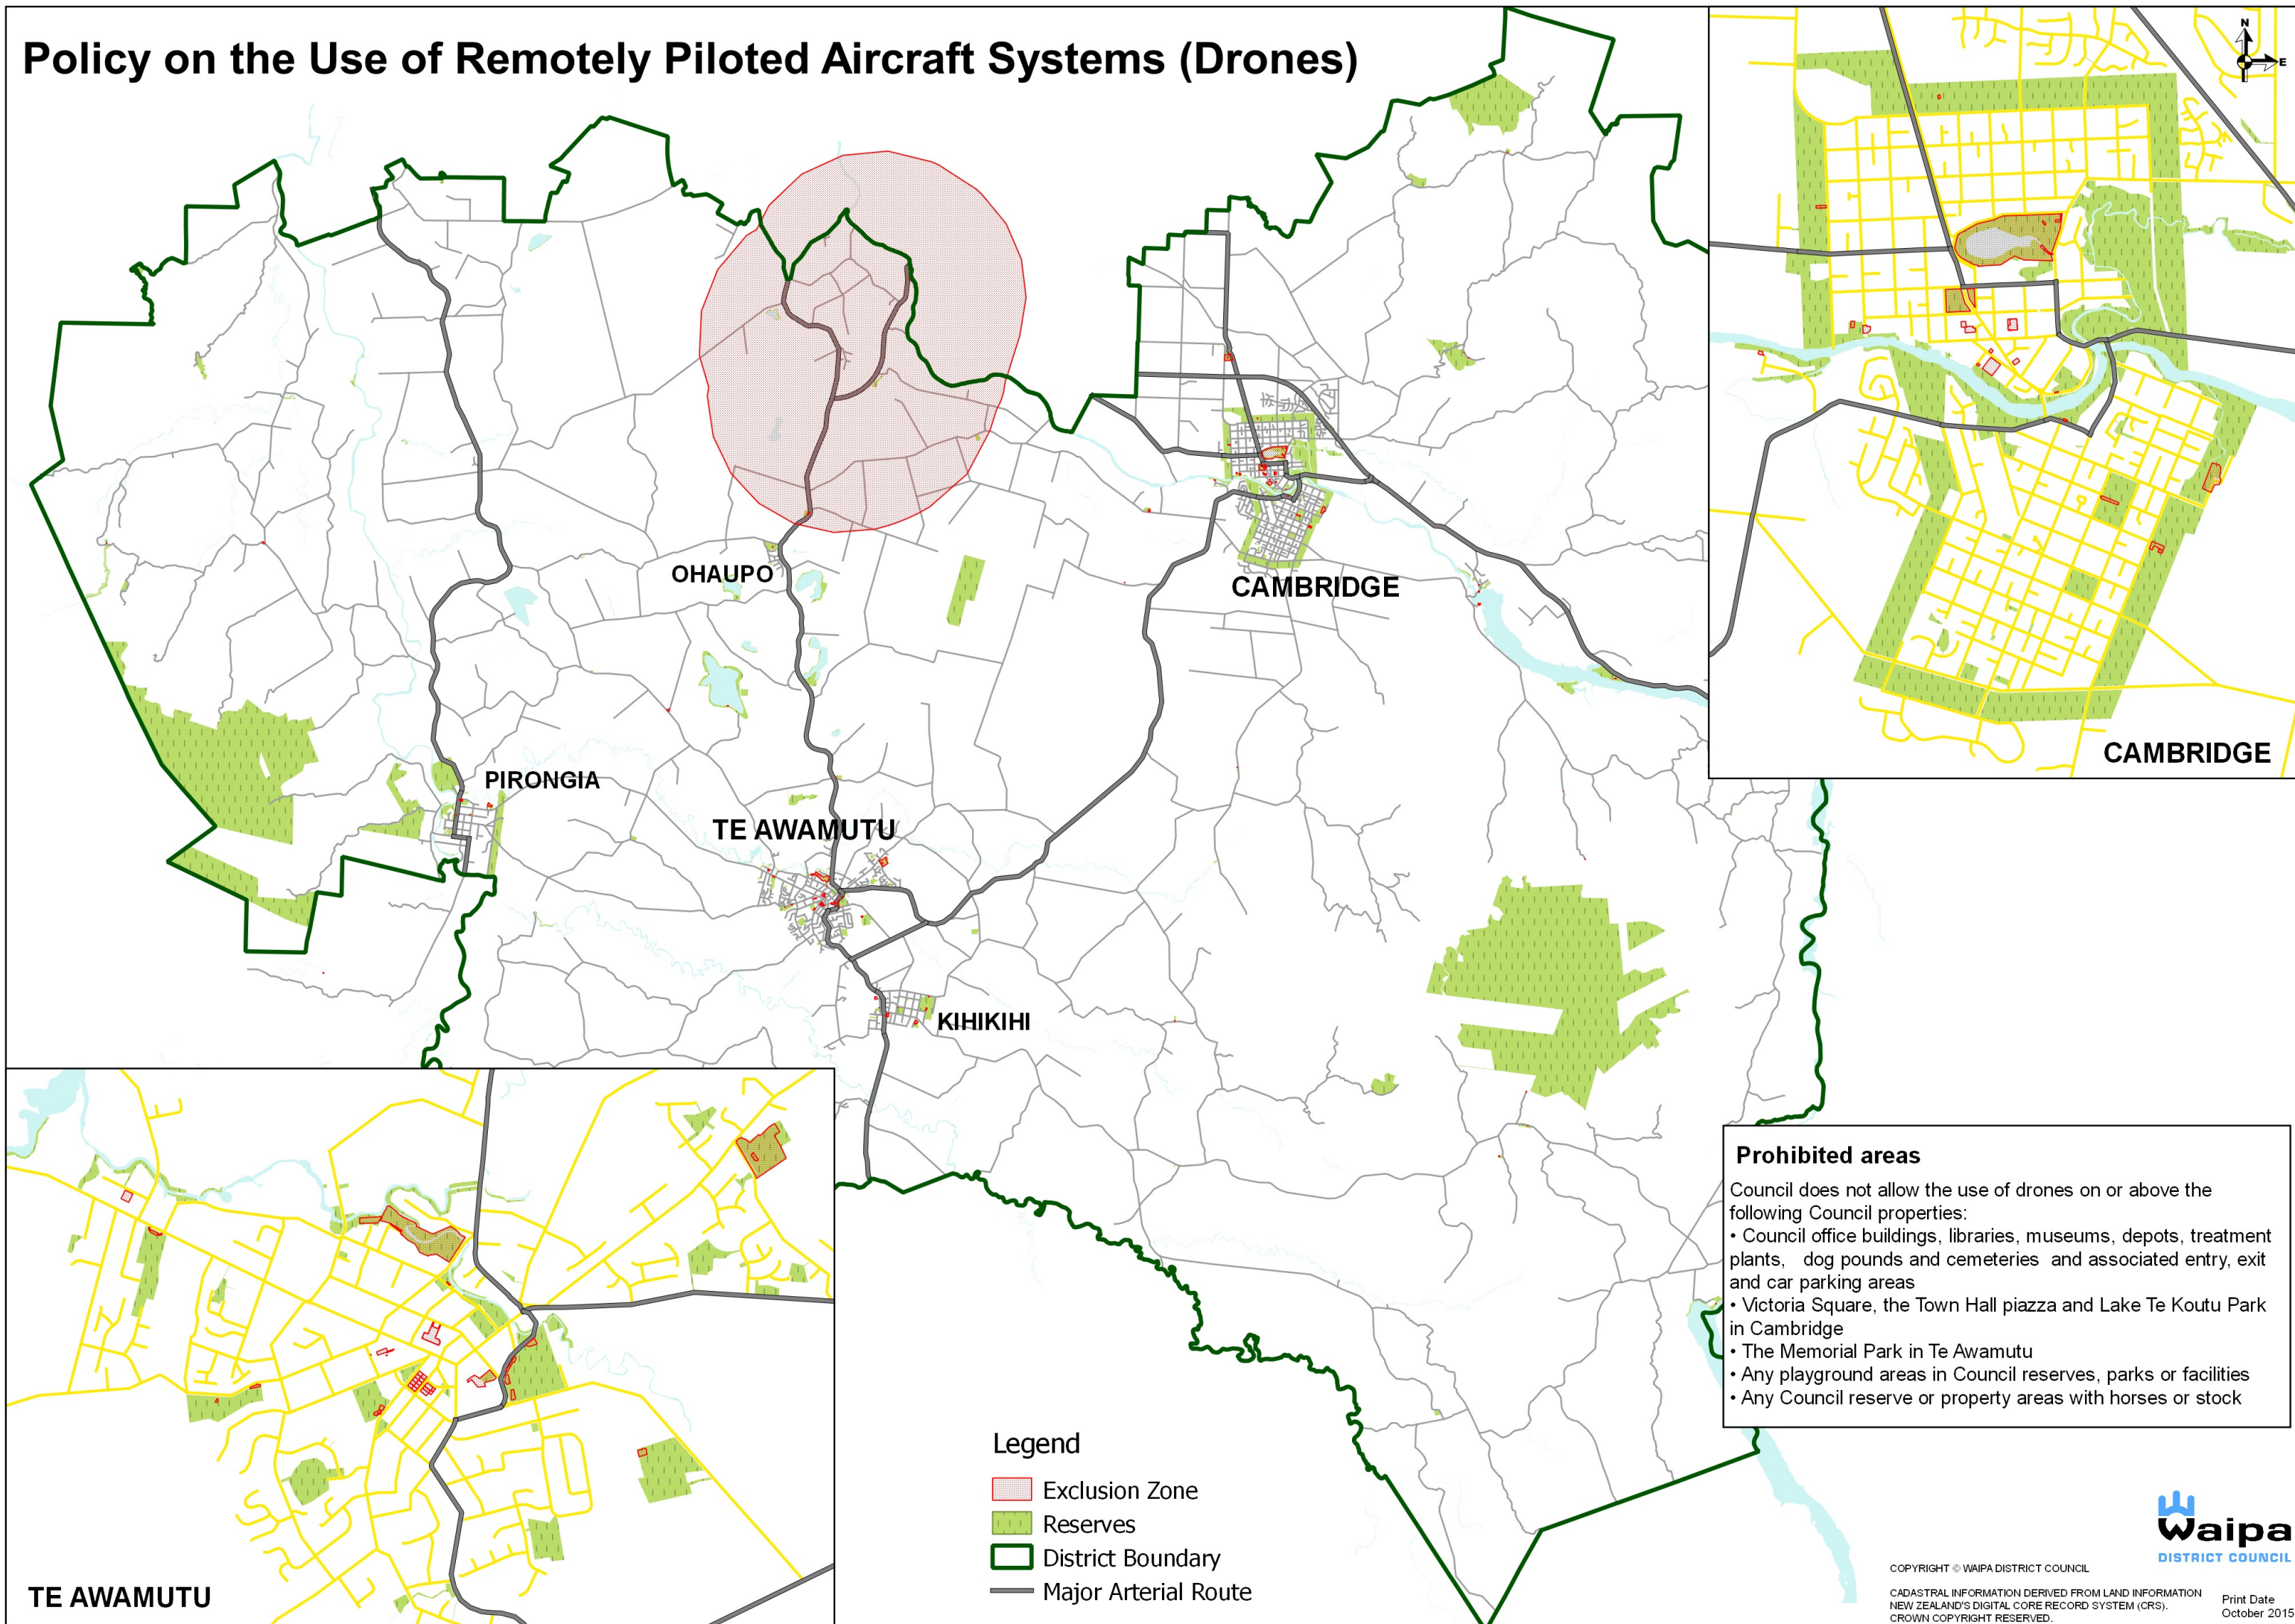

Policy on the Use of Remotely Piloted Aircraft Systems (Drones)

Prohibited areas

Council does not allow the use of drones on or above the following Council properties:

- Council office buildings, libraries, museums, depots, treatment plants, dog pounds and cemeteries and associated entry, exit and car parking areas
- Victoria Square, the Town Hall piazza and Lake Te Koutu Park in Cambridge
- The Memorial Park in Te Awamutu
- Any playground areas in Council reserves, parks or facilities
- Any Council reserve or property areas with horses or stock

- Legend**
- Exclusion Zone
 - Reserves
 - District Boundary
 - Major Arterial Route

TE AWAMUTU