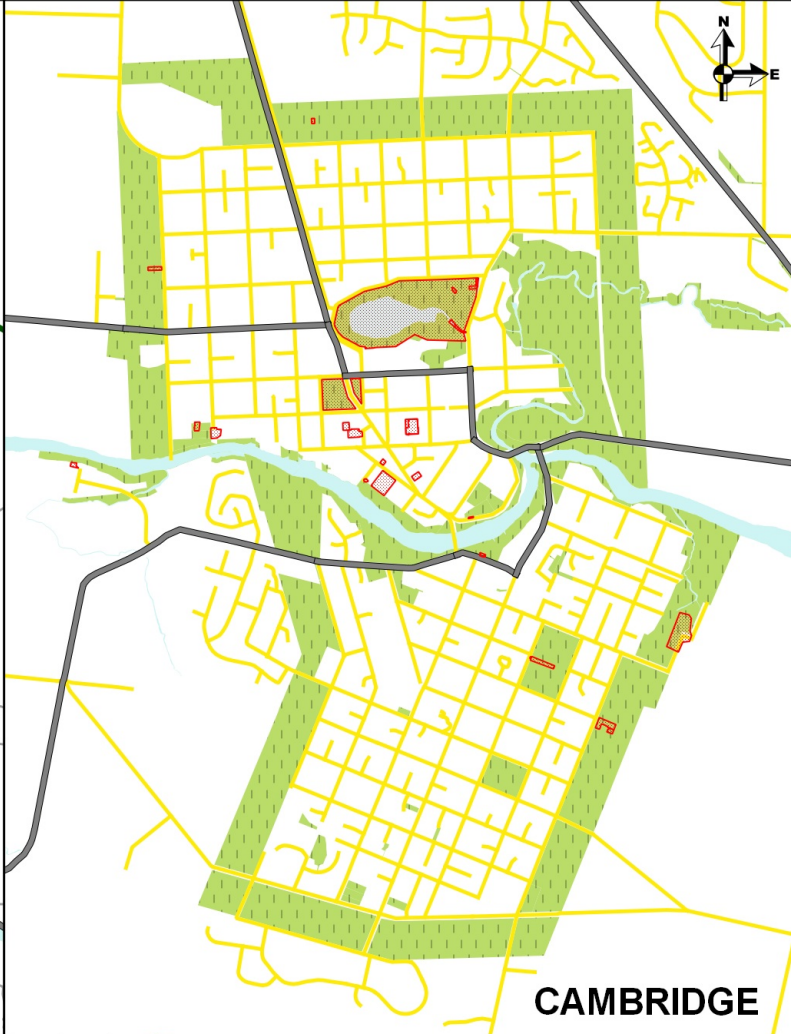

Policy on the Use of Remotely Piloted Aircraft Systems (Drones)

Prohibited areas

Council does not allow the use of drones on or above the following Council properties:

- Council office buildings, libraries, museums, depots, treatment plants, dog pounds and cemeteries and associated entry, exit and car parking areas
- Victoria Square, the Town Hall piazza and Lake Te Koutu Park in Cambridge
- The Memorial Park in Te Awamutu
- Any playground areas in Council reserves, parks or facilities
- Any Council reserve or property areas with horses or stock

- Legend**
- Exclusion Zone
 - Reserves
 - District Boundary
 - Major Arterial Route

TE AWAMUTU