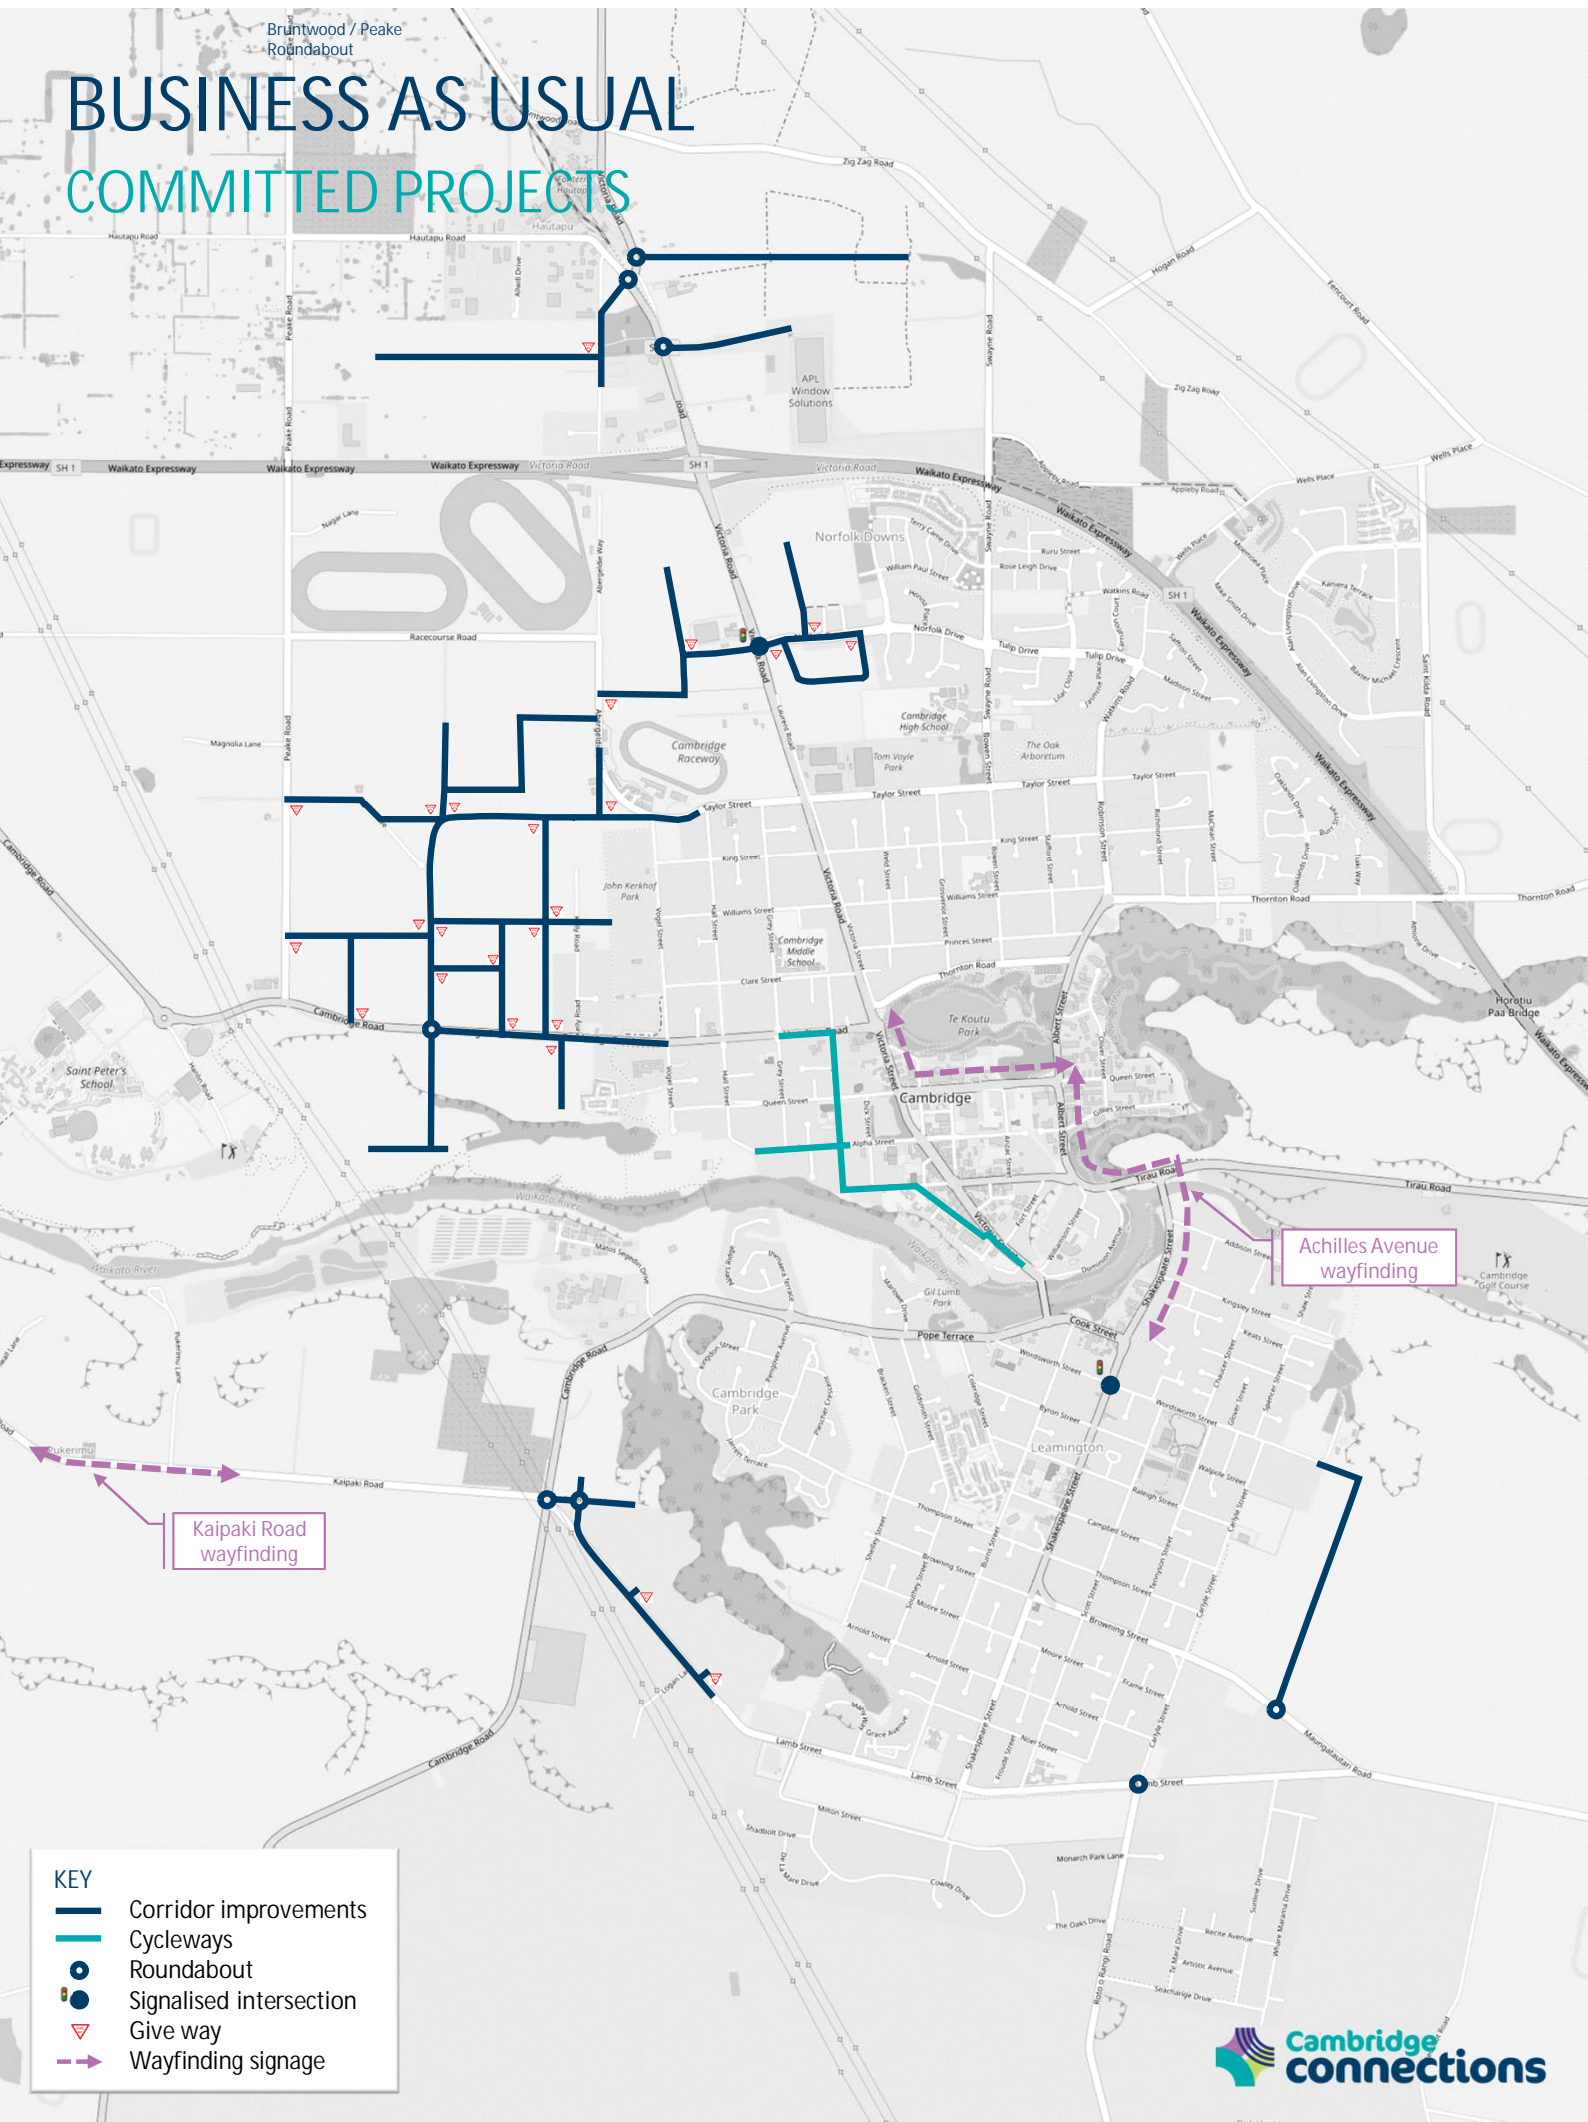

Bruntwood / Peake
Roundabout

BUSINESS AS USUAL COMMITTED PROJECTS

Kaipaki Road
wayfinding

Achilles Avenue
wayfinding

KEY	
	Corridor improvements
	Cycleways
	Roundabout
	Signalised intersection
	Give way
	Wayfinding signage